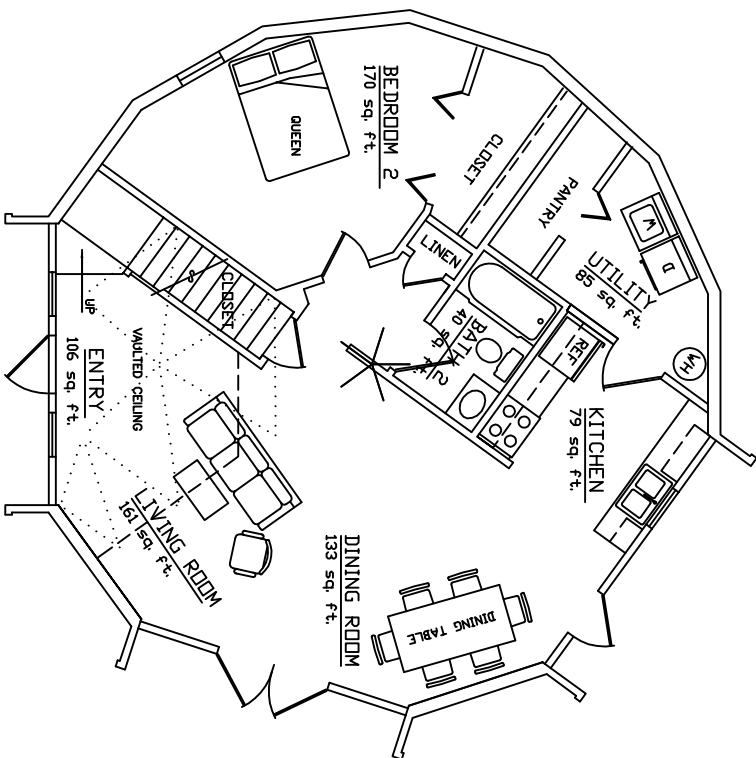

AMERICAN INGENUITY

▲ 36 DELTA 11 ▲

FIRST FLOOR: 932 sq.ft.  
 SECOND FLOOR: 436 sq.ft.  
 (TO 5' HEADROOM)  
 TOTAL: 1,368 sq.ft.

FIRST FLOOR PLAN

SECOND FLOOR PLAN