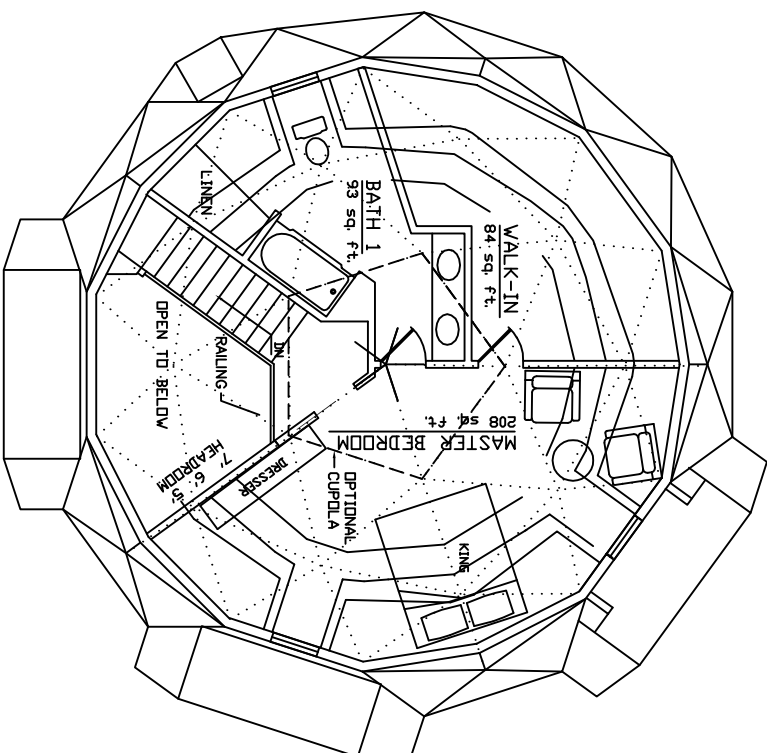

AMERICAN INGENUITY

▲ 36 DELTA 11 ▲

FIRST FLOOR: 932 sq.ft.  
 SECOND FLOOR: 436 sq.ft.  
 (TO 5' HEADROOM)  
 TOTAL: 1,368 sq.ft.

FIRST FLOOR PLAN

SECOND FLOOR PLAN