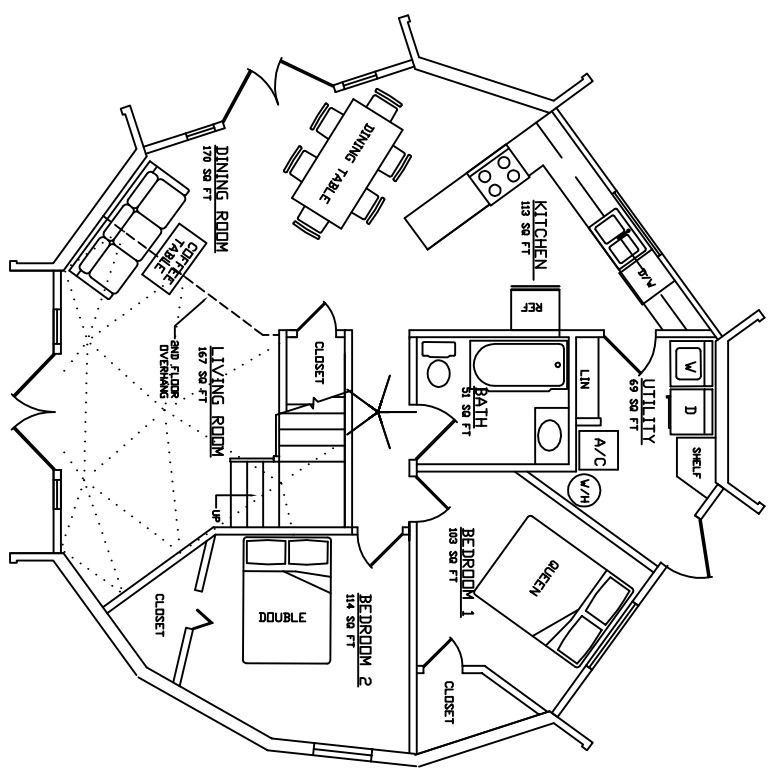

AMERICAN INGENUITY
36' Pi-12

FIRST FLOOR: 931 sq.ft.
 SECOND FLOOR: 353 sq.ft.
 (TO 5' HEADROOM)

TOTAL: 1,284 sq.ft.

FIRST FLOOR PLAN

SECOND FLOOR PLAN