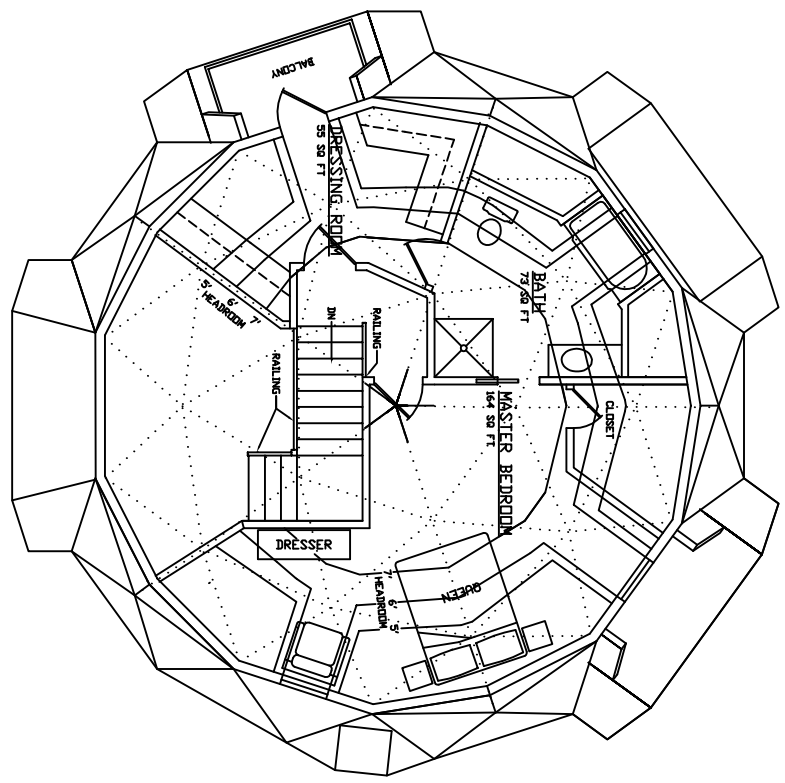

AMERICAN INGENUITY
36' Pi-12

FIRST FLOOR: 931 sq.ft.
 SECOND FLOOR: 353 sq.ft.
 (TO 5' HEADROOM)

TOTAL: 1,284 sq.ft.

FIRST FLOOR PLAN

SECOND FLOOR PLAN