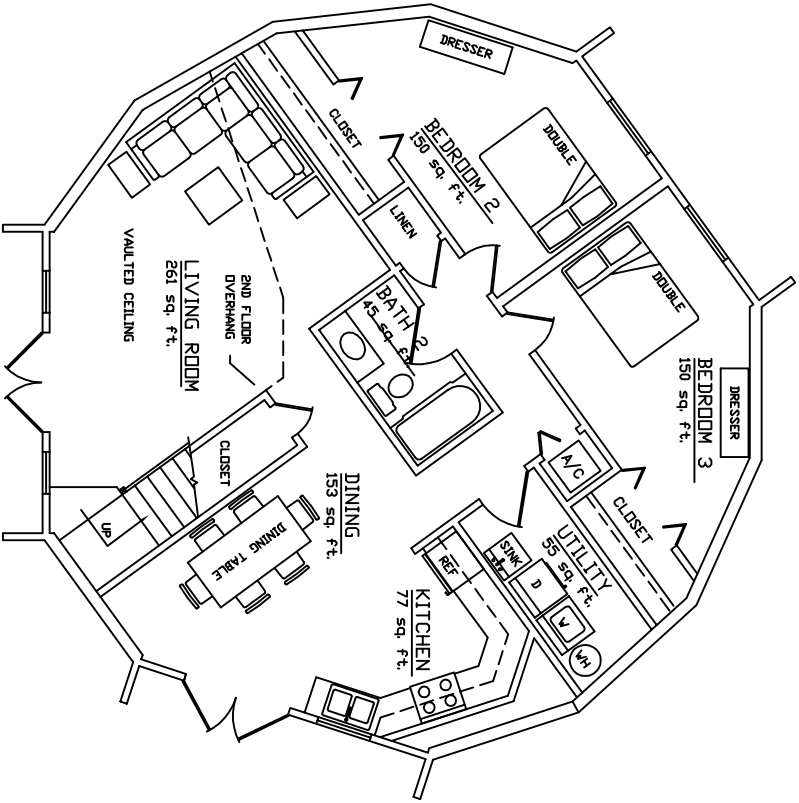

**AMERICAN INGENUITY**  
**▲ 40 ALPHA 11 ▲**

FIRST FLOOR: 1,160 sq.ft.  
 SECOND FLOOR: 526 sq.ft.  
 (TO 5' HEADROOM)

TOTAL: 1,686 sq.ft.

**FIRST FLOOR PLAN**

**SECOND FLOOR PLAN**