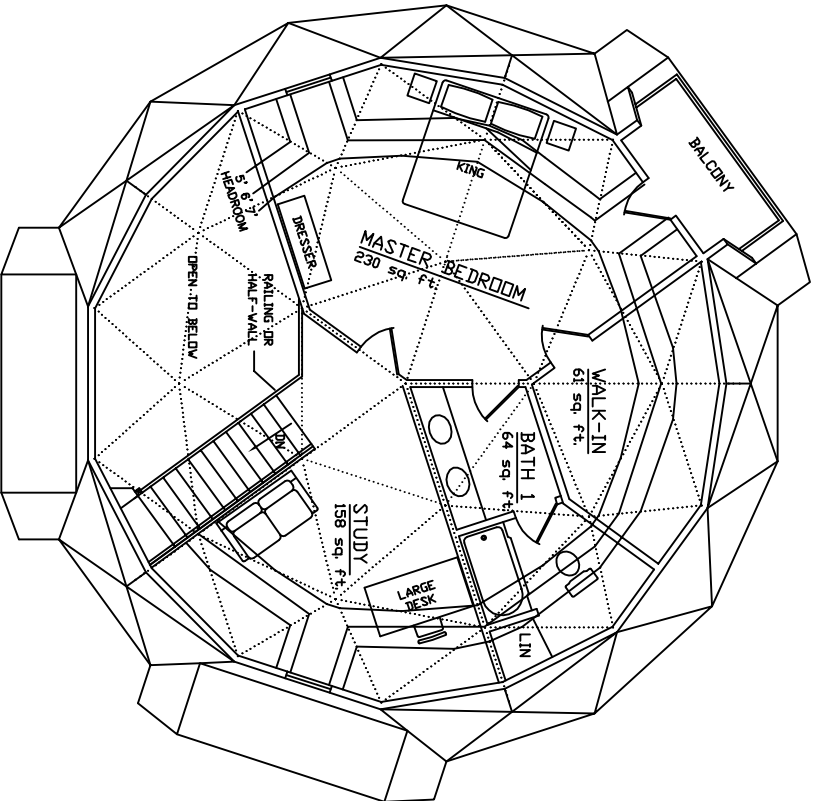

**AMERICAN INGENUITY**  
**▲ 40 ALPHA 11 ▲**

FIRST FLOOR: 1,160 sq.ft.  
 SECOND FLOOR: 526 sq.ft.  
 (TO 5' HEADROOM)

TOTAL: 1,686 sq.ft.

**FIRST FLOOR PLAN**

**SECOND FLOOR PLAN**