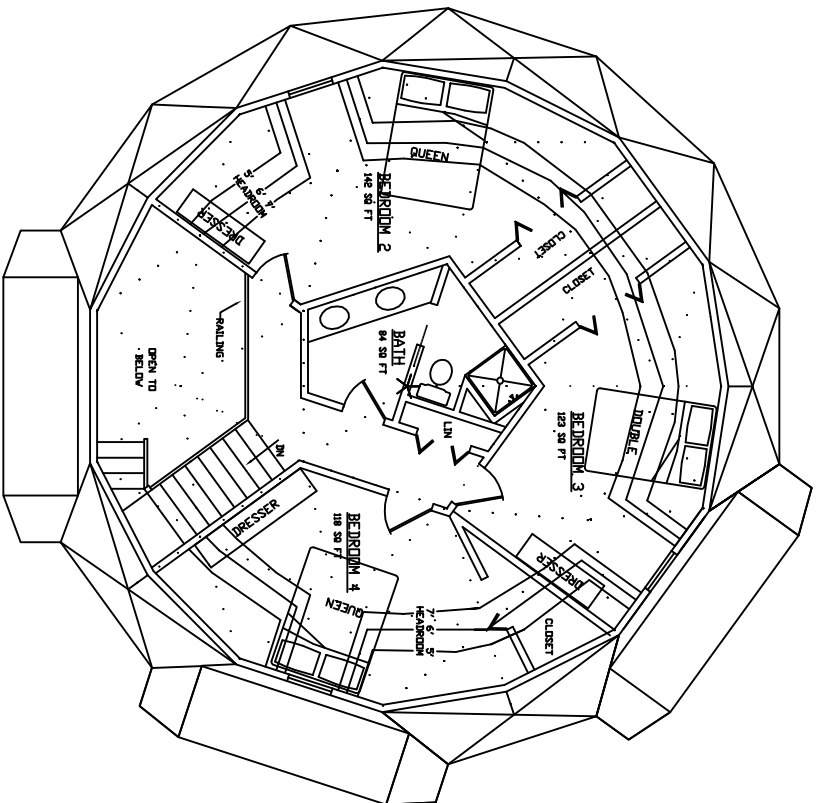

AMERICAN INGENUITY

▲ 40 SIGMA 16 ▲

FIRST FLOOR:	1,164	sq.ft.
SECOND FLOOR:	600	sq.ft.
(TO 5' HEADROOM)		
TOTAL:	1,764	sq.ft.

FIRST FLOOR PLAN

SECOND FLOOR PLAN