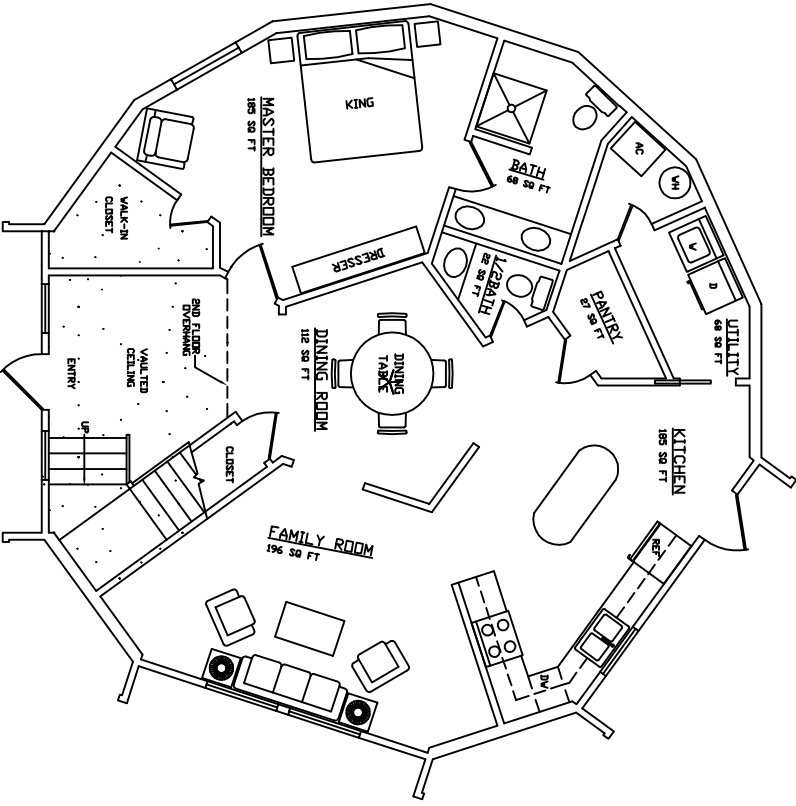

AMERICAN INGENUITY

▲ 40 SIGMA 16 ▲

FIRST FLOOR:	1,164	sq.ft.
SECOND FLOOR:	600	sq.ft.
(TO 5' HEADROOM)		
TOTAL:	1,764	sq.ft.

FIRST FLOOR PLAN

SECOND FLOOR PLAN