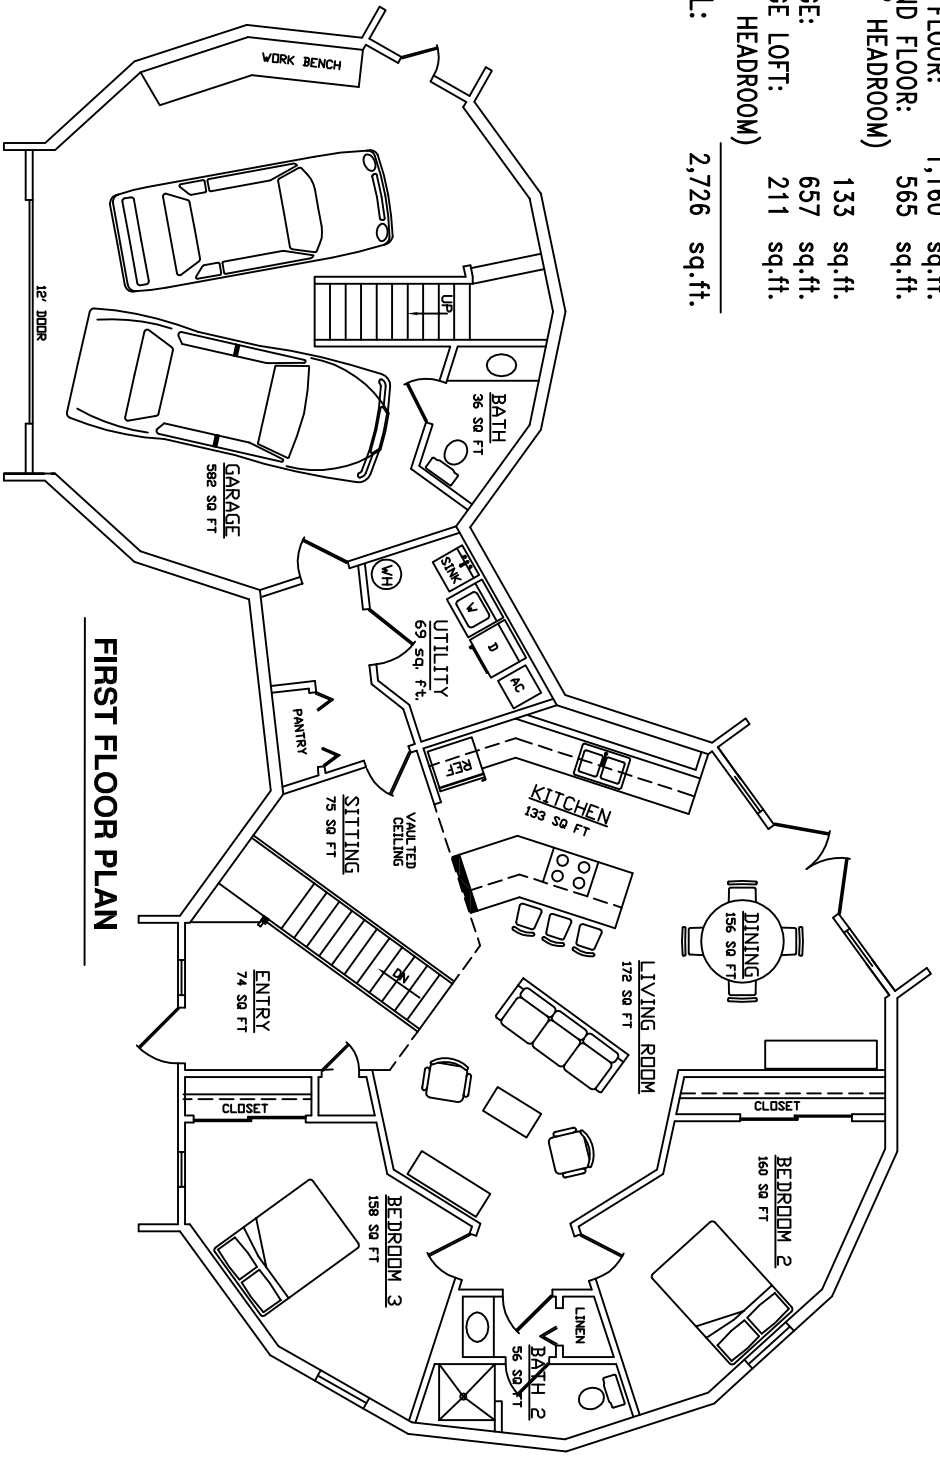

**AMERICAN INGENUITY**  
**▲ 40 BETA 32**  
**WITH 30 GAMMA 1 ▲**

Please note: The 2nd floor on the Beta 32 is the same as the beta 22. The difference is on the 1st floor only, due to the link leading to the garage.

FIRST FLOOR:	1,160	sq.ft.
SECOND FLOOR:	565	sq.ft.
(TO 5' HEADROOM)		
LINK:	133	sq.ft.
GARAGE:	657	sq.ft.
GARAGE LOFT:	211	sq.ft.
(TO 5' HEADROOM)		
<b>TOTAL:</b>	<b>2,726</b>	<b>sq.ft.</b>

**FIRST FLOOR PLAN**