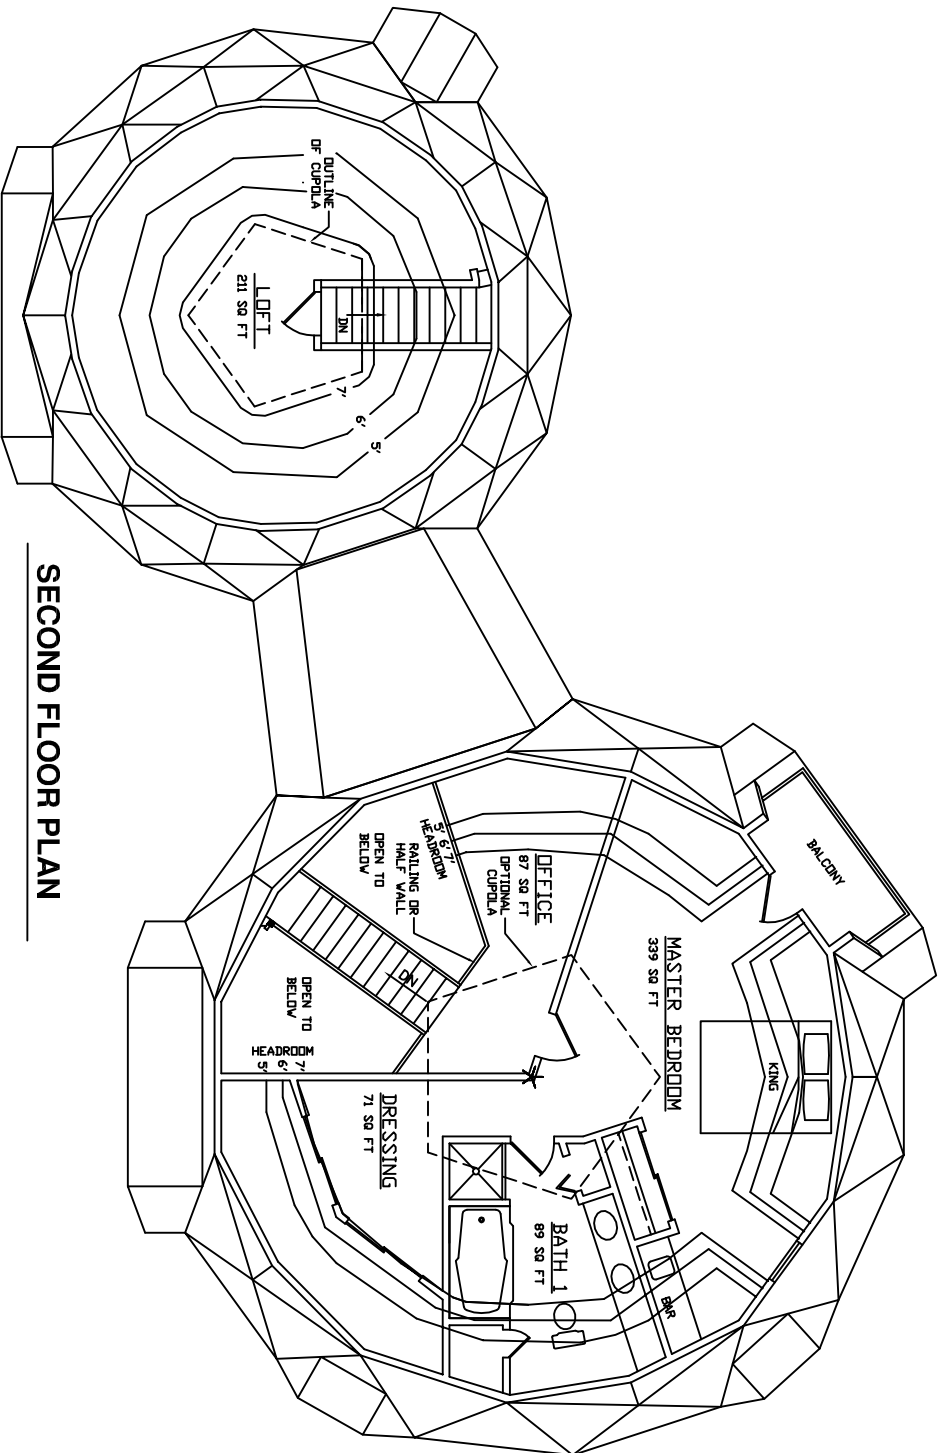

AMERICAN INGENUITY

▲ 40 BETA 32
WITH 30 GAMMA 1 ▲

SECOND FLOOR PLAN