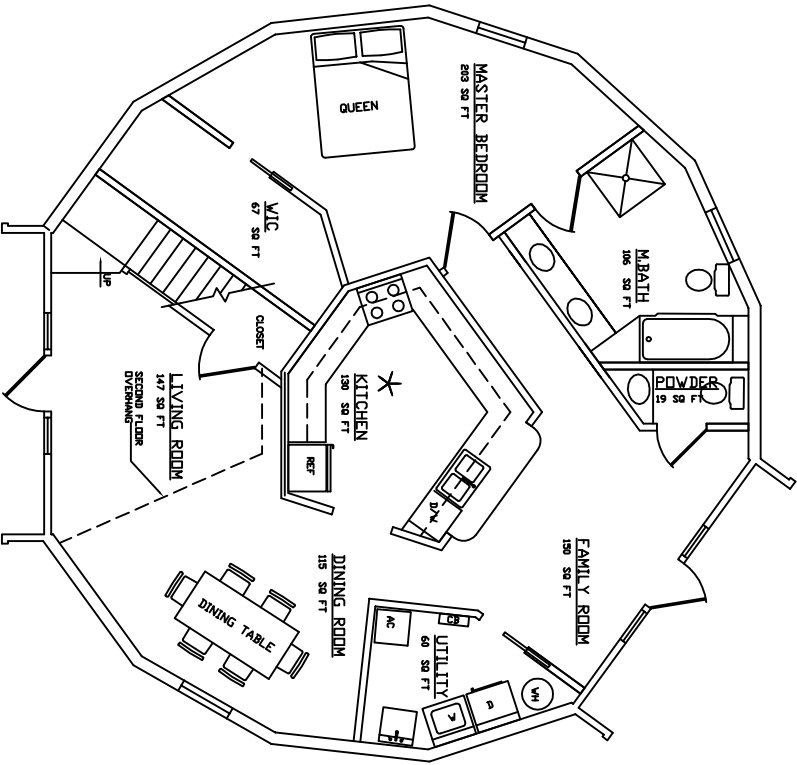

AMERICAN INGENUITY

▲ 40 SIGMA 33 ▲

FIRST FLOOR: 1,164 sq.ft.  
 SECOND FLOOR: 598 sq.ft.  
 TOTAL: 1,762 sq.ft.

FIRST FLOOR PLAN

SECOND FLOOR PLAN