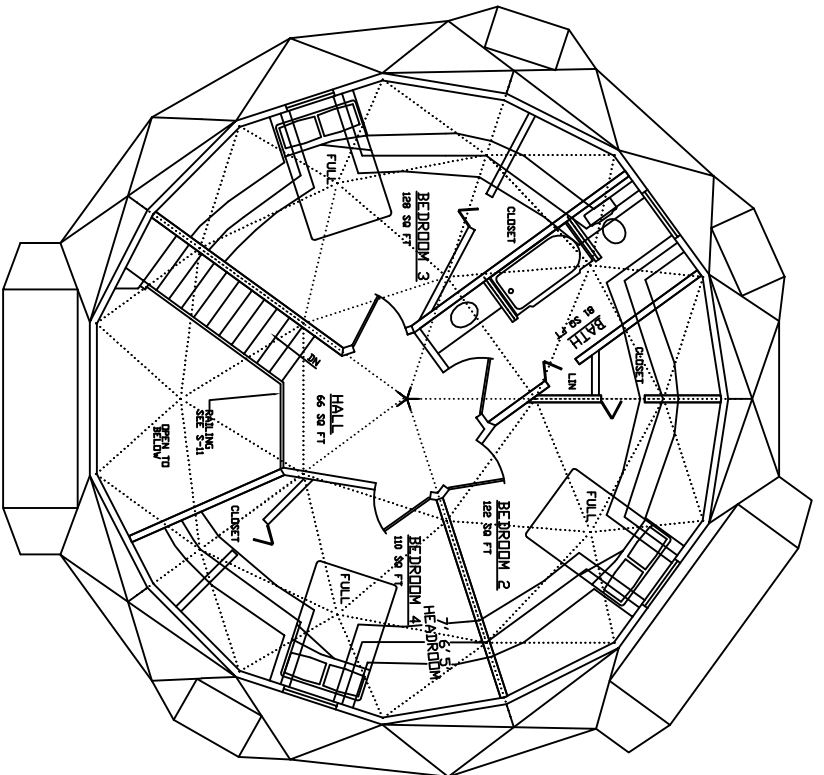

AMERICAN INGENUITY

▲ 40 SIGMA 33 ▲

FIRST FLOOR: 1,164 sq.ft.  
 SECOND FLOOR: 598 sq.ft.  
 TOTAL: 1,762 sq.ft.

FIRST FLOOR PLAN

SECOND FLOOR PLAN