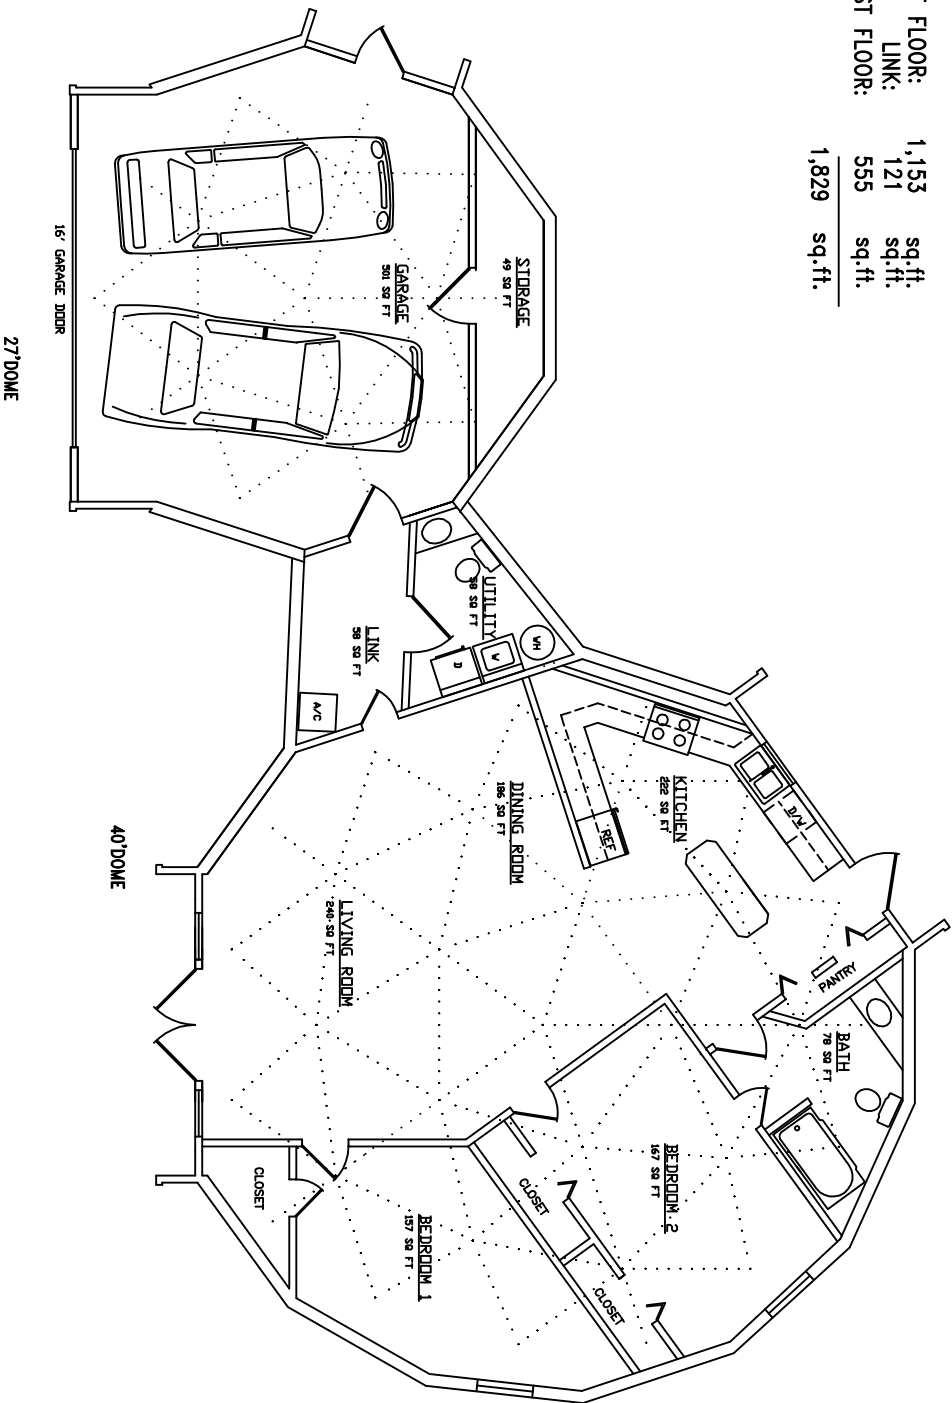

▲ 40 W/ 27 GARAGE - H ▲

ONE LEVEL RESIDENCE

HOUSE FIRST FLOOR:	1,153	sq.ft.
LINK:	121	sq.ft.
GARAGE FIRST FLOOR:	555	sq.ft.
TOTAL:	1,829	sq.ft.

FLOOR PLAN