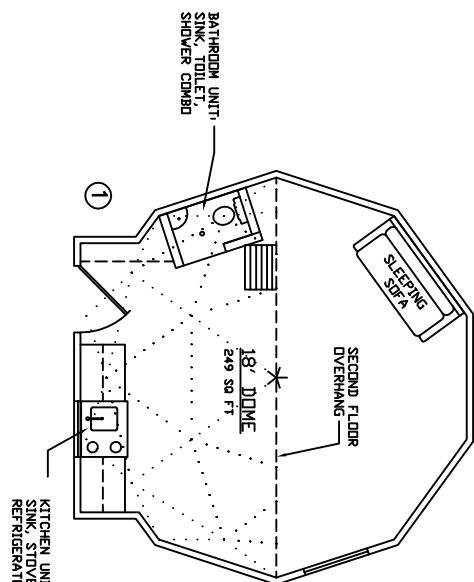

18' STOCK PLANS: 1 & 2

AMERICAN INGENUITY

8777 HOLIDAY SPRINGS RD
ROCKLEDGE, FL 32955-5805
PH. 321-639-8777 USA

DOME PLANS FOR:

18' DOME

SHEET TITLE:

1ST FLOOR PLAN & OPTIONAL LOFT

SHEET NO.