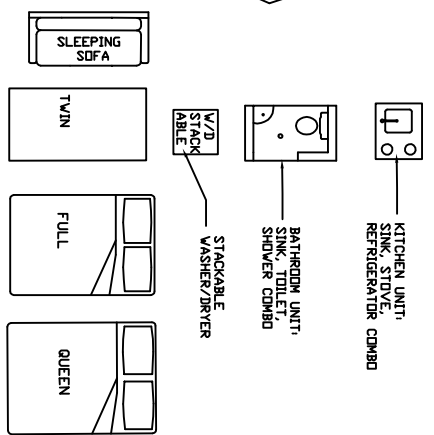

18' STOCK PLANS: 1 & 2

AMERICAN INGENUITY

8777 HOLIDAY SPRINGS RD
ROCKLEDGE, FL 32955-5805
PH. 321-639-8777 USA

DOME PLANS FOR:

18' DOME

SHEET TITLE:

1ST FLOOR PLAN & OPTIONAL LOFT

SHEET NO.