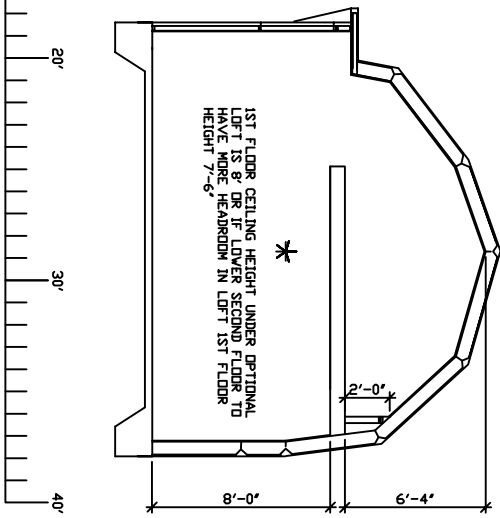

18' STOCK PLANS: 1 & 2

AMERICAN INGENUITY

8777 HOLIDAY SPRINGS RD
ROCKLEDGE, FL 32955-5805
PH. 321-639-8777 USA

DOME PLANS FOR:

18' DOME

SHEET TITLE:

1ST FLOOR PLAN & OPTIONAL LOFT

SHEET NO.