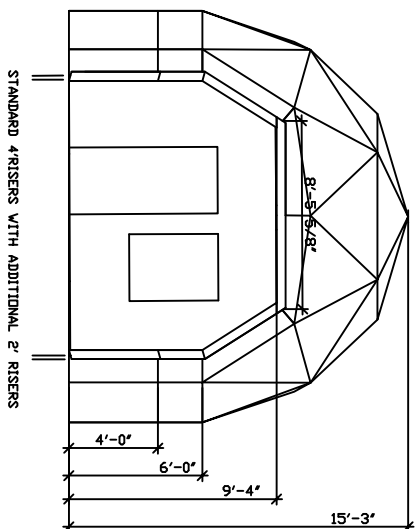

18' STOCK PLANS: 1 & 2

AMERICAN INGENUITY

8777 HOLIDAY SPRINGS RD
ROCKLEDGE, FL 32955-5805
PH. 321-639-8777 USA

DOME PLANS FOR:

18' DOME

SHEET TITLE:

1ST FLOOR PLAN & OPTIONAL LOFT

SHEET NO.