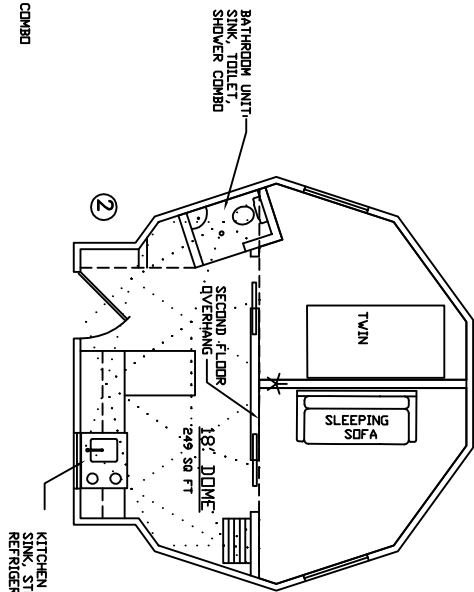

18' STOCK PLANS: 1 & 2

AMERICAN INGENUITY

8777 HOLIDAY SPRINGS RD
ROCKLEDGE, FL 32955-5805
PH. 321-639-8777 USA

DOME PLANS FOR:

18' DOME

SHEET TITLE:

1ST FLOOR PLAN & OPTIONAL LOFT

SHEET NO.