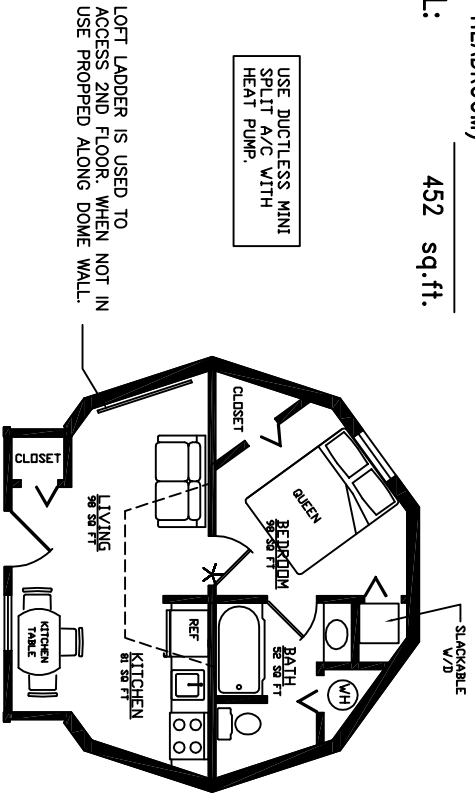

AMERICAN INGENUITY

▲ 22 ALPHA 11 ▲

FIRST FLOOR: 371 sq.ft.
 LOFT: 81 sq.ft.
 (TO 5' HEADROOM)
 TOTAL: 452 sq.ft.

FIRST FLOOR PLAN

SECOND FLOOR PLAN