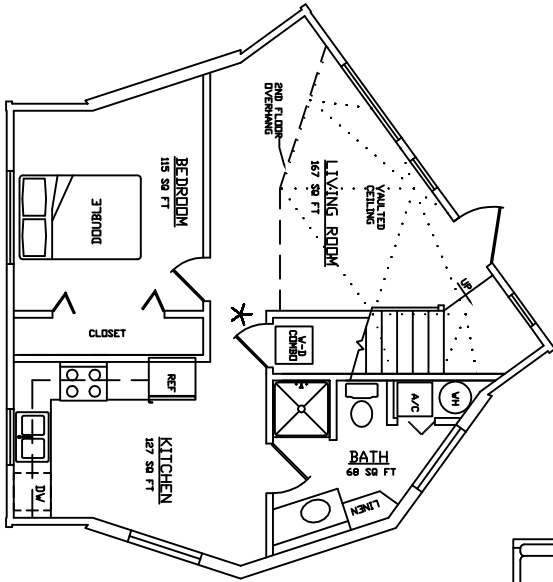

**AMERICAN INGENUITY**  
**27 ZETA 11**

FIRST FLOOR: 573 sq.ft.  
 SECOND FLOOR: 201 sq.ft.  
 (TO 5' HEADROOM)  
 TOTAL: 774 sq.ft.

**FIRST FLOOR PLAN**

**SECOND FLOOR PLAN**