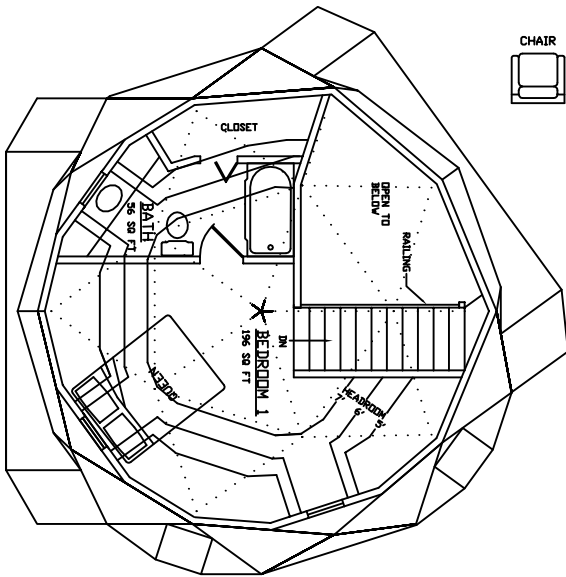

**AMERICAN INGENUITY**  
**27 ZETA 11**

FIRST FLOOR: 573 sq.ft.  
 SECOND FLOOR: 201 sq.ft.  
 (TO 5' HEADROOM)  
 TOTAL: 774 sq.ft.

**FIRST FLOOR PLAN**

**SECOND FLOOR PLAN**