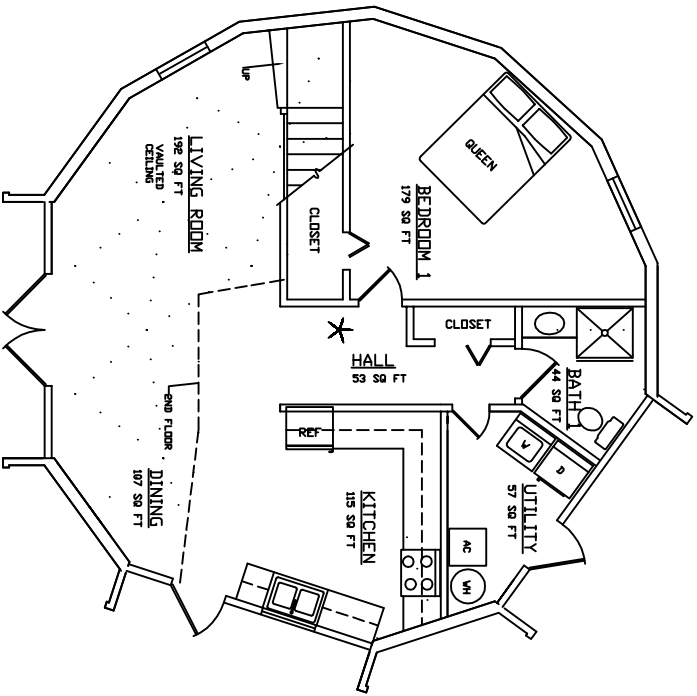

AMERICAN INGENUITY

▲ 34 Pi 17 ▲

FIRST FLOOR: 835 sq.ft.
 SECOND FLOOR: 365 sq.ft.
 (TO 5' HEADROOM)

TOTAL: 1,200 sq.ft.

FIRST FLOOR PLAN

SECOND FLOOR PLAN