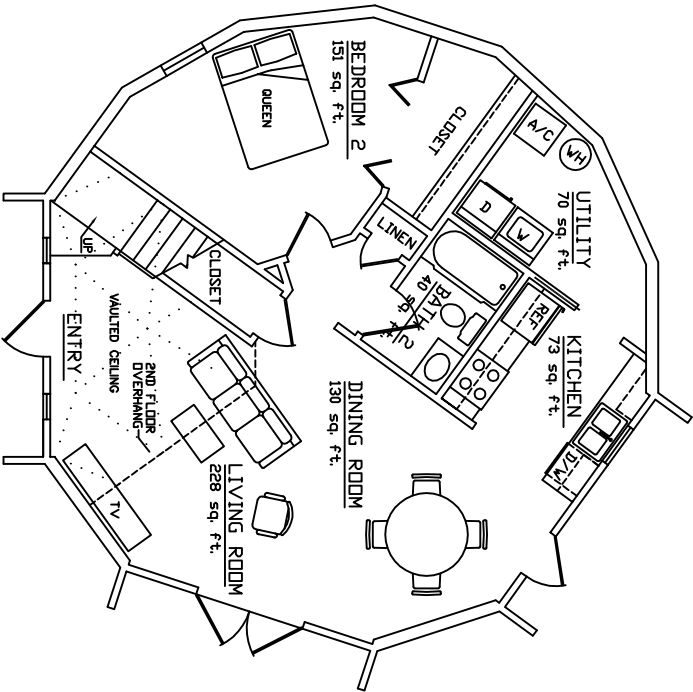

AMERICAN INGENUITY

▲ 34 DELTA 11 ▲

FIRST FLOOR: 839 sq.ft.
 SECOND FLOOR: 369 sq.ft.
 (TO 5' HEADROOM)
TOTAL: 1,208 sq.ft.

FIRST FLOOR PLAN

SECOND FLOOR PLAN

OPTIONAL JORD
 DORMER W/ BALCONY