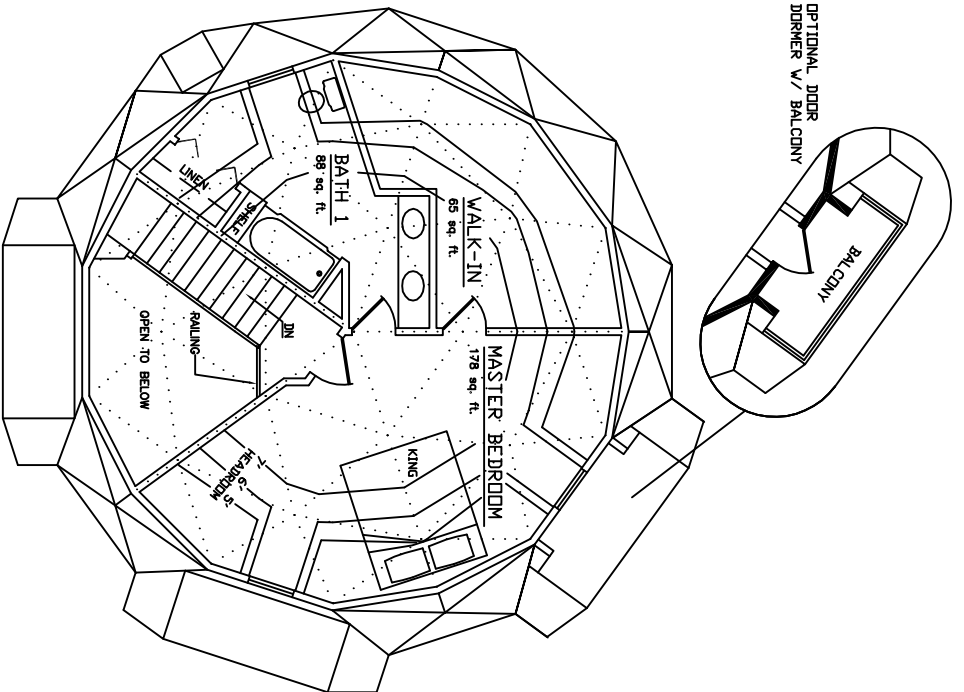

AMERICAN INGENUITY

▲ 34 DELTA 11 ▲

FIRST FLOOR: 839 sq.ft.
 SECOND FLOOR: 369 sq.ft.
 (TO 5' HEADROOM)
TOTAL: 1,208 sq.ft.

FIRST FLOOR PLAN

SECOND FLOOR PLAN

OPTIONAL JORD
 DORMER W/ BALCONY