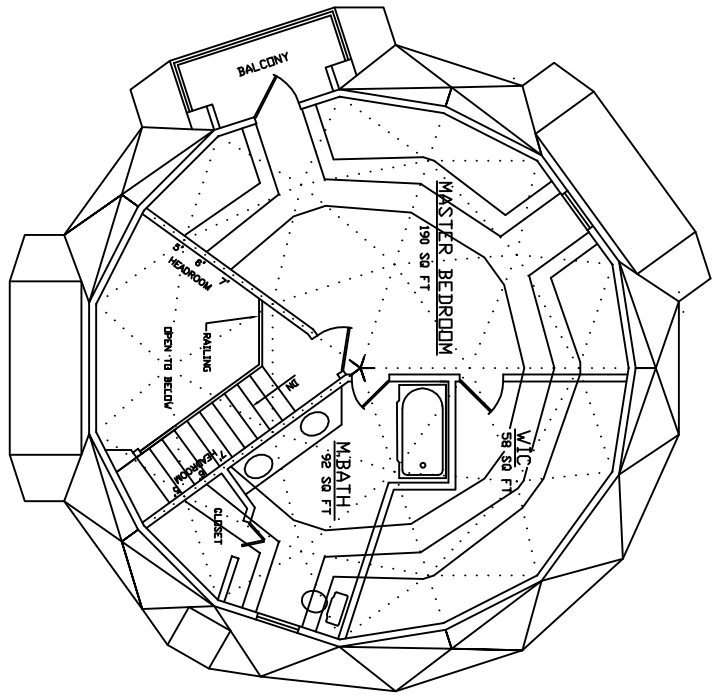

AMERICAN INGENUITY
▲ 34 DELTA 15 ▲

FIRST FLOOR: 839 sq.ft.
 SECOND FLOOR: 379 sq.ft.
 (TO 5' HEADROOM)
TOTAL: 1,218 sq.ft.

FIRST FLOOR PLAN

SECOND FLOOR PLAN