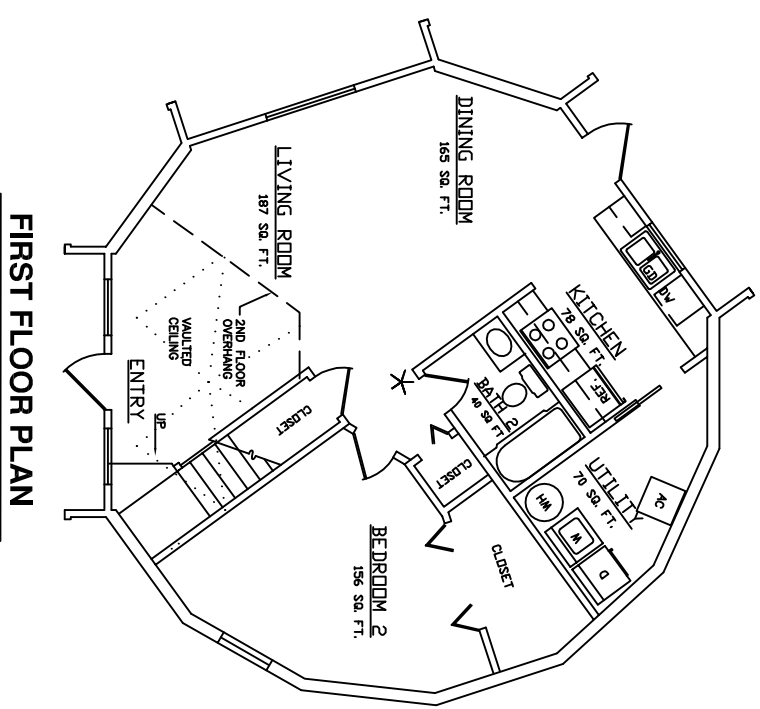

AMERICAN INGENUITY
▲ 34 DELTA 15 ▲

FIRST FLOOR: 839 sq.ft.
 SECOND FLOOR: 379 sq.ft.
 (TO 5' HEADROOM)
TOTAL: 1,218 sq.ft.

FIRST FLOOR PLAN

SECOND FLOOR PLAN