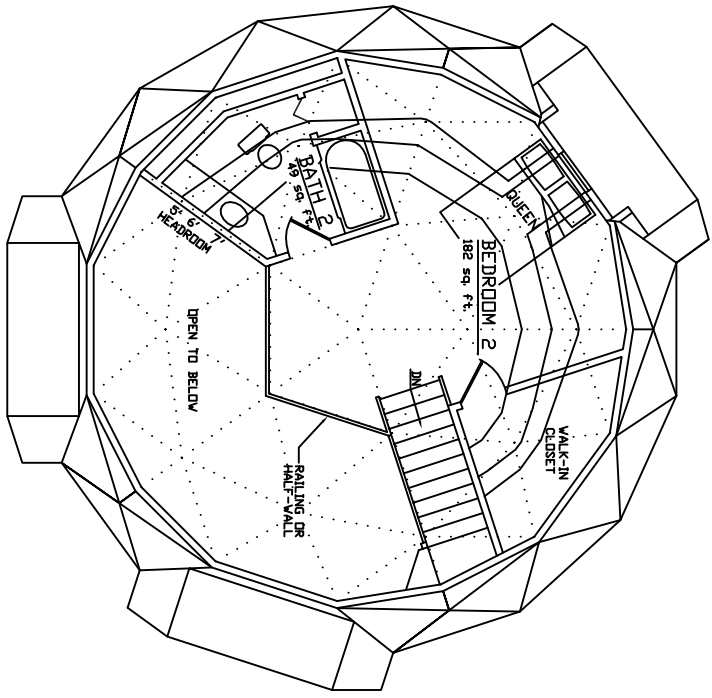

AMERICAN INGENUITY

▲ 34 OMEGA 11 ▲

FIRST FLOOR: 840 sq.ft.
 SECOND FLOOR: 259 sq.ft.
 (TO 5' HEADROOM)

TOTAL: 1,099 sq.ft.

BATH OPTION

FIRST FLOOR PLAN

SECOND FLOOR PLAN