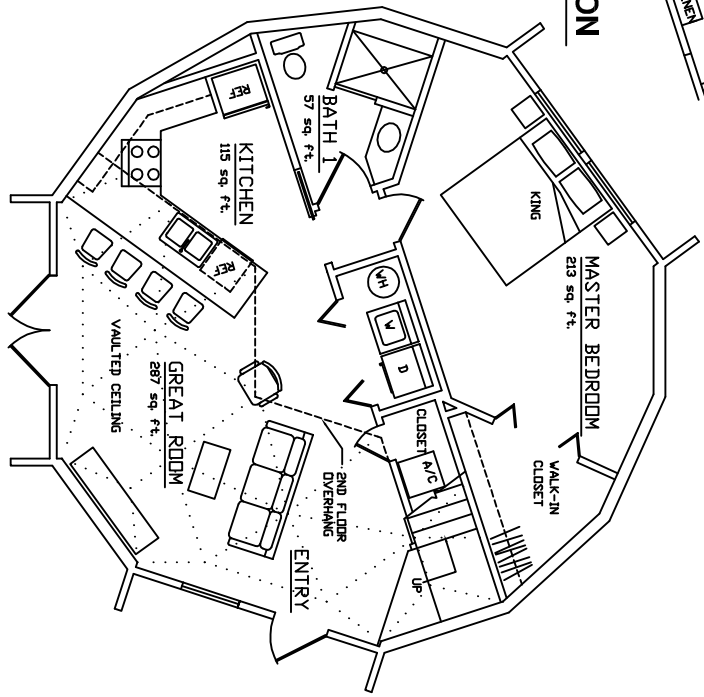

AMERICAN INGENUITY

▲ 34 OMEGA 11 ▲

FIRST FLOOR: 840 sq.ft.
 SECOND FLOOR: 259 sq.ft.
 (TO 5' HEADROOM)

TOTAL: 1,099 sq.ft.

BATH OPTION

FIRST FLOOR PLAN

SECOND FLOOR PLAN