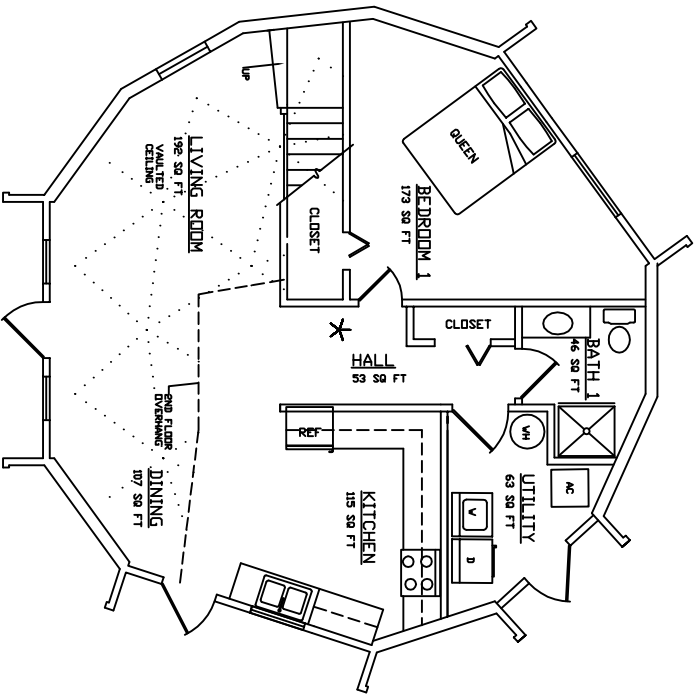

AMERICAN INGENUITY

▲ 34 Pi 15 ▲

FIRST FLOOR: 839 sq.ft.
 SECOND FLOOR: 365 sq.ft.
 (TO 5' HEADROOM)

TOTAL: 1,204 sq.ft.

FIRST FLOOR PLAN

SECOND FLOOR PLAN