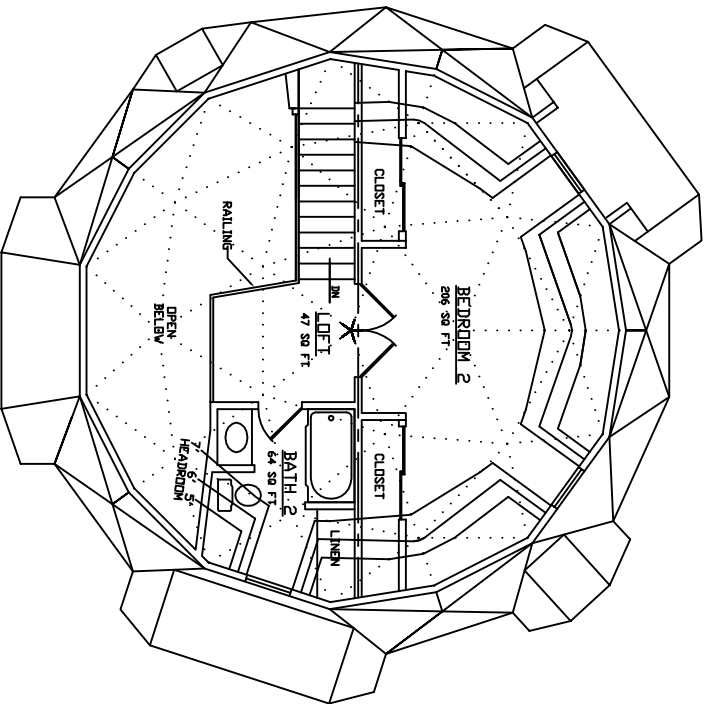

AMERICAN INGENUITY

▲ 34 Pi 15 ▲

FIRST FLOOR: 839 sq.ft.
 SECOND FLOOR: 365 sq.ft.
 (TO 5' HEADROOM)

TOTAL: 1,204 sq.ft.

FIRST FLOOR PLAN

SECOND FLOOR PLAN