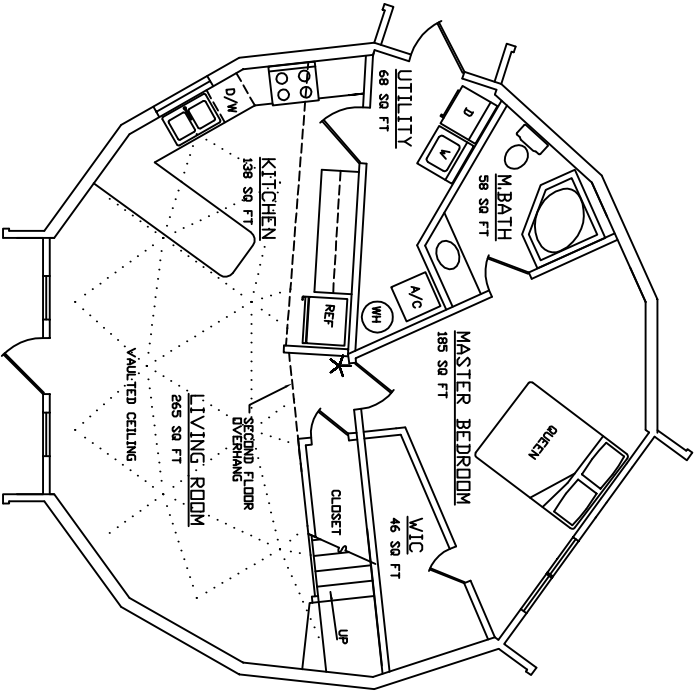

AMERICAN INGENUITY

▲ 34 TAU 15 ▲

FIRST FLOOR: 846 sq.ft.
SECOND FLOOR: 238 sq.ft.
(TO 5' HEADROOM)
TOTAL: 1,084 sq.ft.

FIRST FLOOR PLAN

SECOND FLOOR PLAN