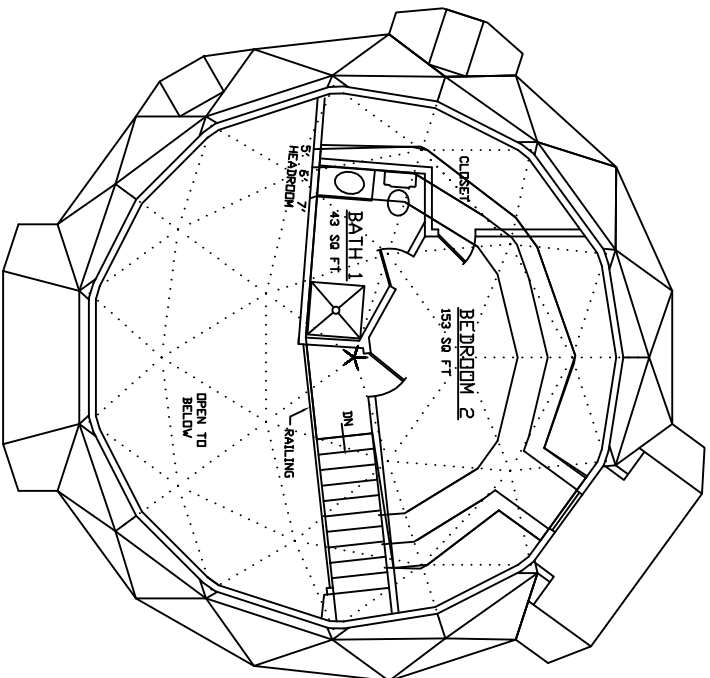

AMERICAN INGENUITY

▲ 34 TAU 15 ▲

FIRST FLOOR: 846 sq.ft.
SECOND FLOOR: 238 sq.ft.
(TO 5' HEADROOM)
TOTAL: 1,084 sq.ft.

FIRST FLOOR PLAN

SECOND FLOOR PLAN