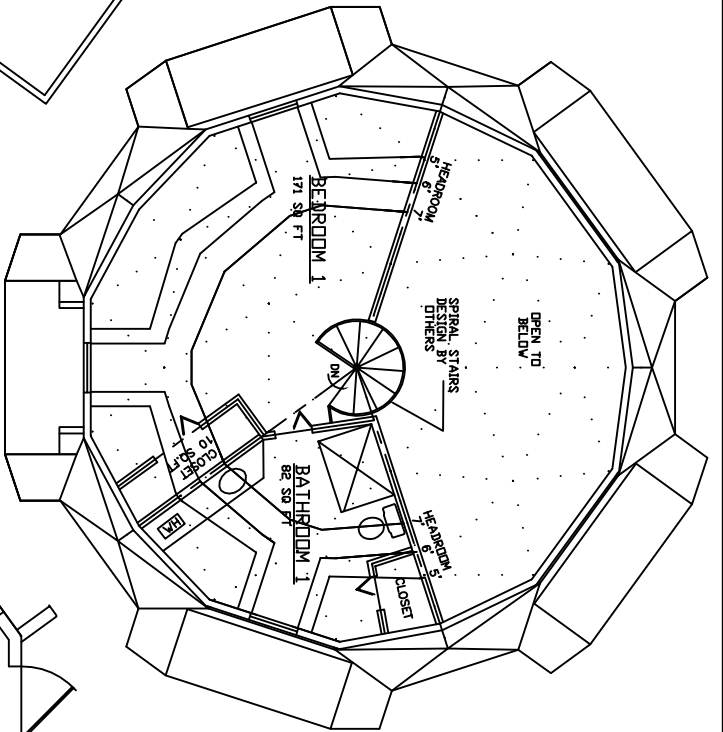

AMERICAN INGENUITY
34 THETA 15 WITH
BASEMENT OPTION

FIRST FLOOR: 818 sq.ft.
 SECOND FLOOR: 259 sq.ft.
 (TO 5' HEADROOM)
 BASEMENT FLOOR: 820 sq.ft.
 TOTAL: 1,897 sq.ft.

FIRST FLOOR PLAN

SECOND FLOOR PLAN

OPTIONAL BASEMENT FLOOR PLAN