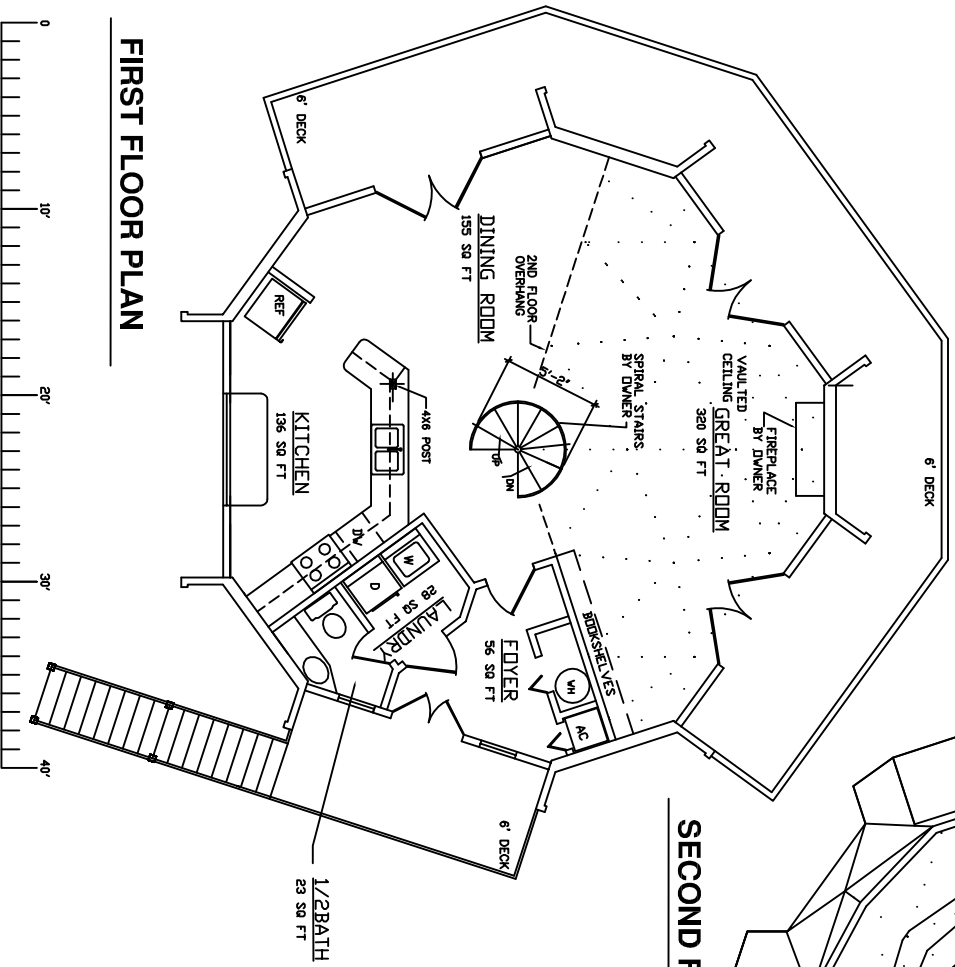

AMERICAN INGENUITY
34 THETA 15 WITH
BASEMENT OPTION

FIRST FLOOR: 818 sq.ft.
 SECOND FLOOR: 259 sq.ft.
 (TO 5' HEADROOM)
 BASEMENT FLOOR: 820 sq.ft.
 TOTAL: 1,897 sq.ft.

FIRST FLOOR PLAN

SECOND FLOOR PLAN

OPTIONAL BASEMENT FLOOR PLAN