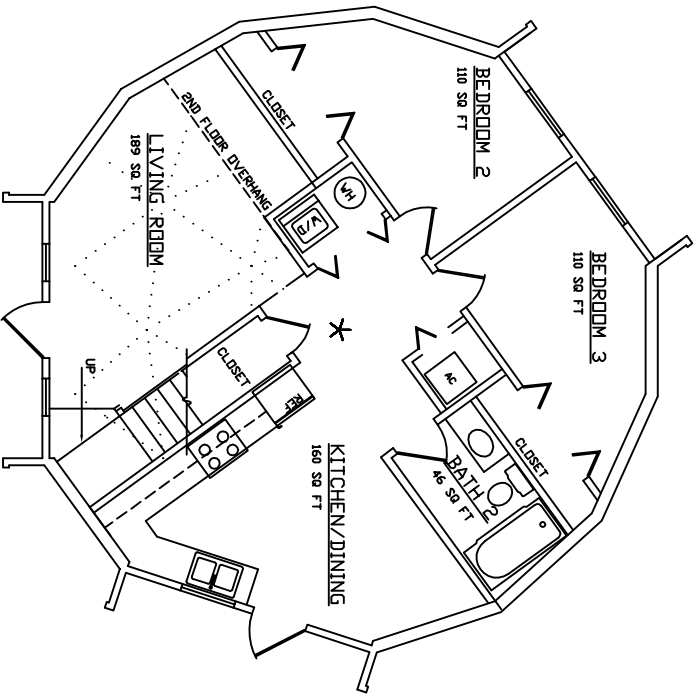

AMERICAN INGENUITY

▲ 34 ZETA 15 ▲

FIRST FLOOR: 839 sq.ft.
 SECOND FLOOR: 309 sq.ft.
 (TO 5' HEADROOM)
TOTAL: 1,148 sq.ft.

FIRST FLOOR PLAN

SECOND FLOOR PLAN