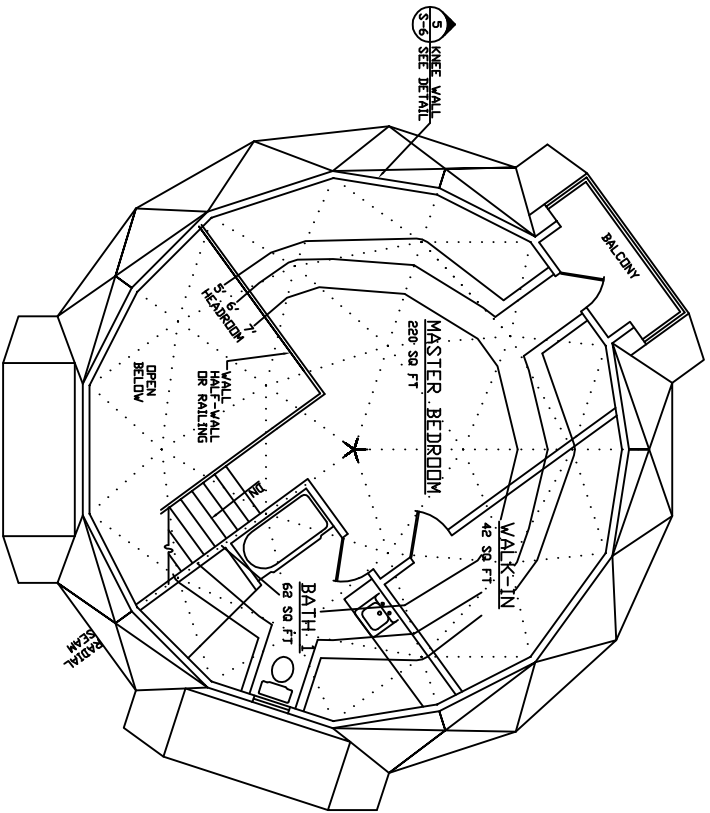

AMERICAN INGENUITY

▲ 34 ZETA 15 ▲

FIRST FLOOR: 839 sq.ft.
 SECOND FLOOR: 309 sq.ft.
 (TO 5' HEADROOM)
TOTAL: 1,148 sq.ft.

FIRST FLOOR PLAN

SECOND FLOOR PLAN