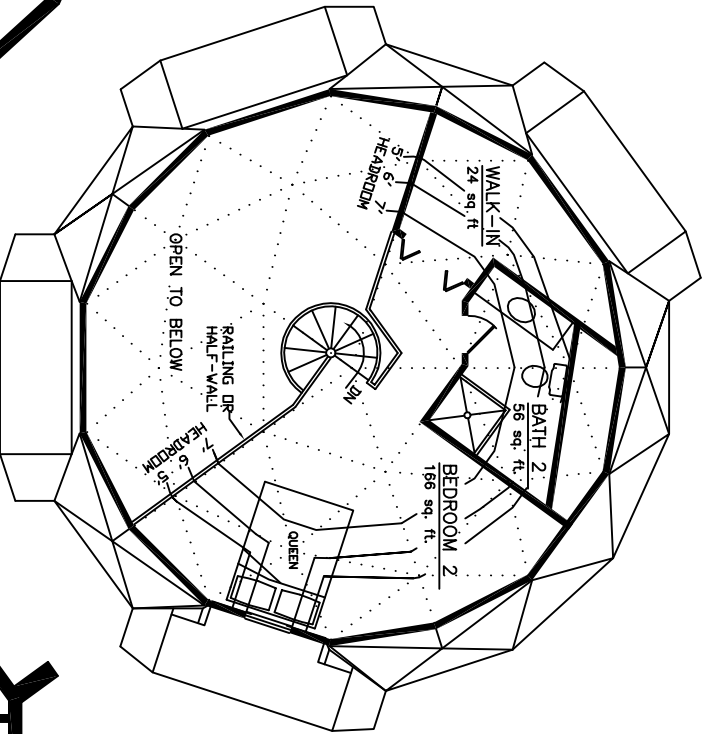

**AMERICAN INGENUITY**  
**34 ZETA 21 WITH**  
**BASEMENT OPTION**

FIRST FLOOR: 835 sq.ft.  
 SECOND FLOOR: 252 sq.ft.  
 (TO 5' HEADROOM)  
 BASEMENT FLOOR: 820 sq.ft.  
 TOTAL: 1,907 sq.ft.

**SECOND FLOOR PLAN**

**FIRST FLOOR PLAN**

**OPTIONAL BASEMENT FLOOR PLAN**