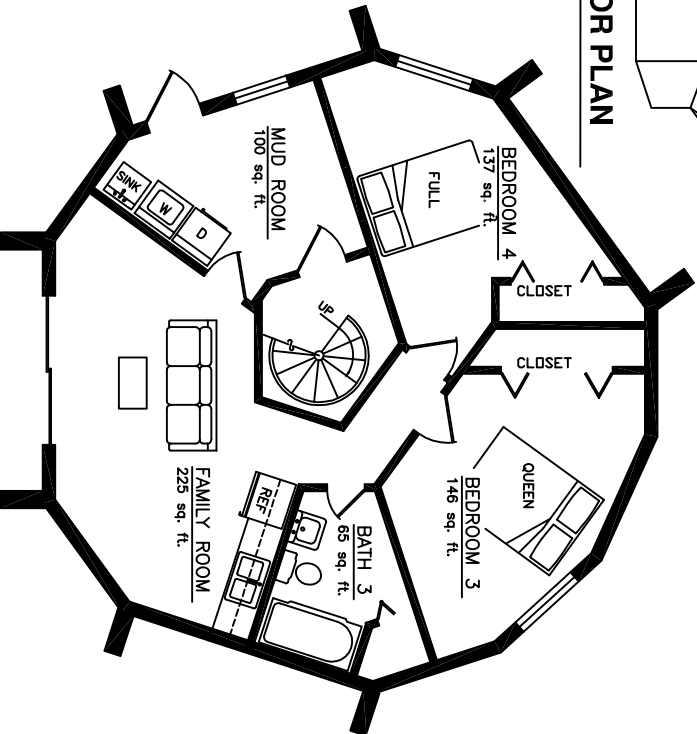

**AMERICAN INGENUITY**  
**34 ZETA 21 WITH**  
**BASEMENT OPTION**

FIRST FLOOR: 835 sq.ft.  
 SECOND FLOOR: 252 sq.ft.  
 (TO 5' HEADROOM)  
 BASEMENT FLOOR: 820 sq.ft.  
 TOTAL: 1,907 sq.ft.

**SECOND FLOOR PLAN**

**FIRST FLOOR PLAN**

**OPTIONAL BASEMENT FLOOR PLAN**