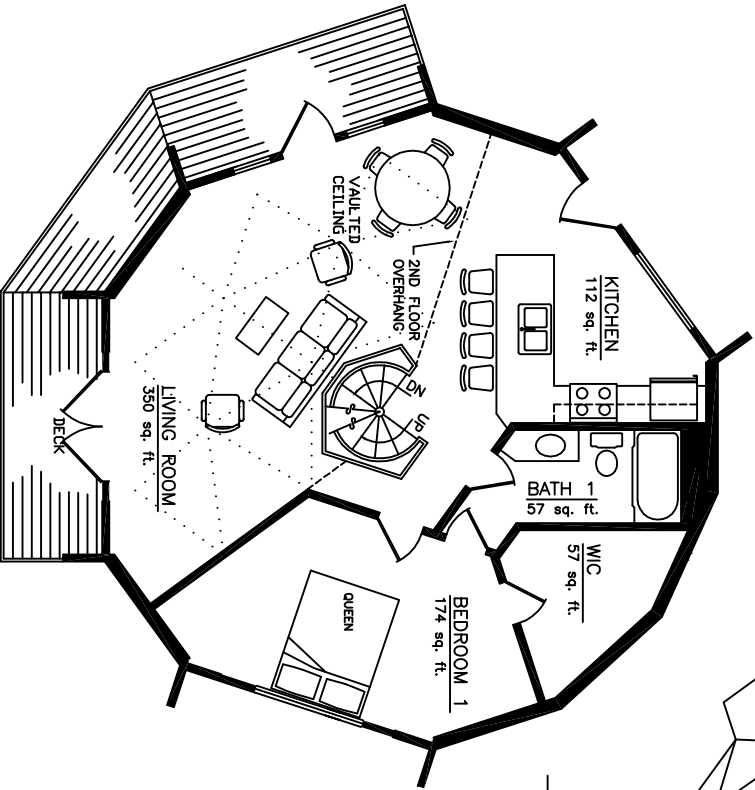

**AMERICAN INGENUITY**  
**34 ZETA 21 WITH**  
**BASEMENT OPTION**

FIRST FLOOR: 835 sq.ft.  
 SECOND FLOOR: 252 sq.ft.  
 (TO 5' HEADROOM)  
 BASEMENT FLOOR: 820 sq.ft.  
 TOTAL: 1,907 sq.ft.

**SECOND FLOOR PLAN**

**FIRST FLOOR PLAN**

**OPTIONAL BASEMENT FLOOR PLAN**