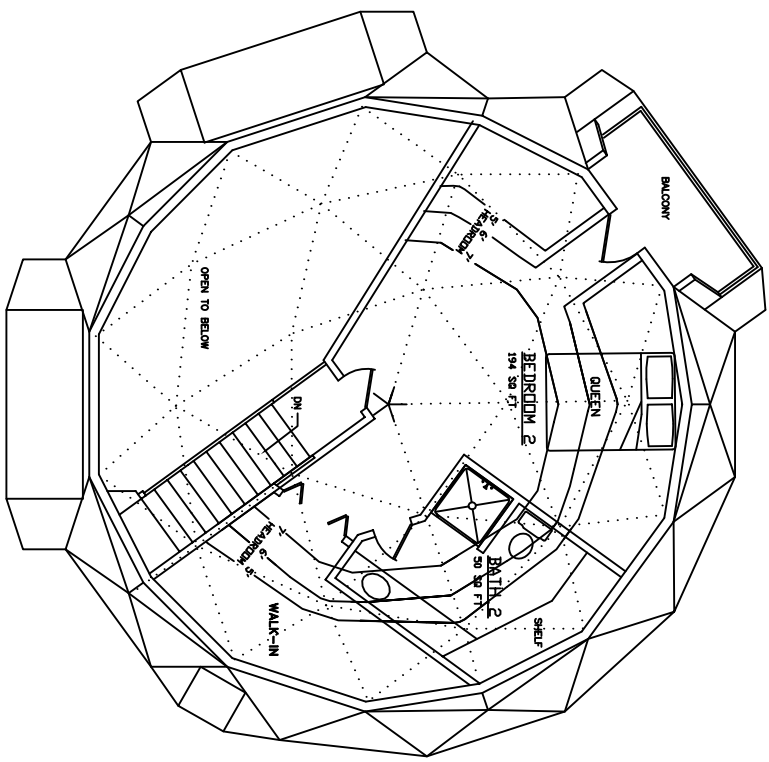

AMERICAN INGENUITY
36 BETA 15

FIRST FLOOR: 935 sq.ft.
 SECOND FLOOR: 305 sq.ft.
 (TO 5' HEADROOM)
 TOTAL: 1,240 sq.ft.

FIRST FLOOR PLAN

SECOND FLOOR PLAN