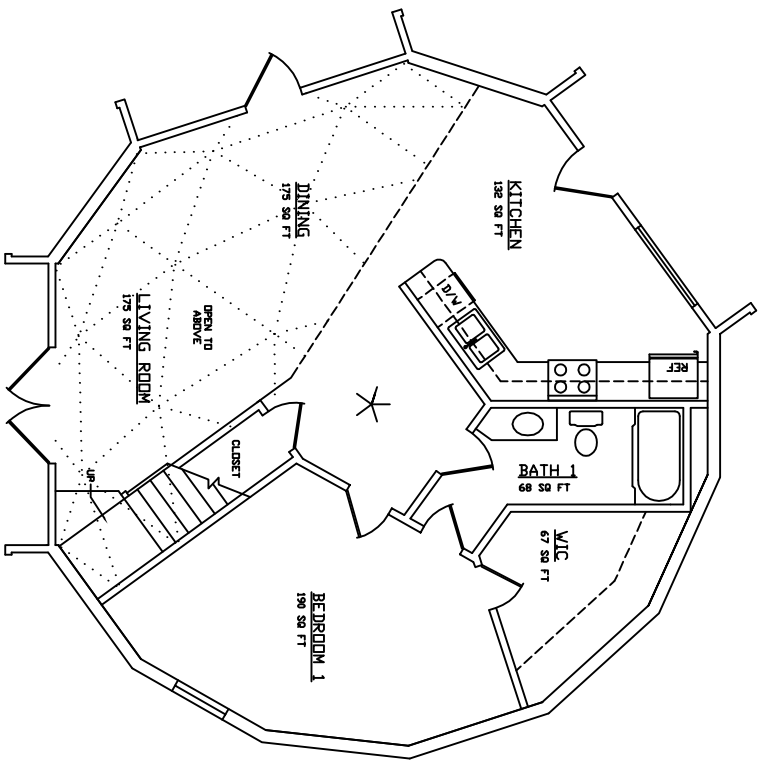

AMERICAN INGENUITY
36 BETA 15

FIRST FLOOR: 935 sq.ft.
 SECOND FLOOR: 305 sq.ft.
 (TO 5' HEADROOM)
 TOTAL: 1,240 sq.ft.

FIRST FLOOR PLAN

SECOND FLOOR PLAN