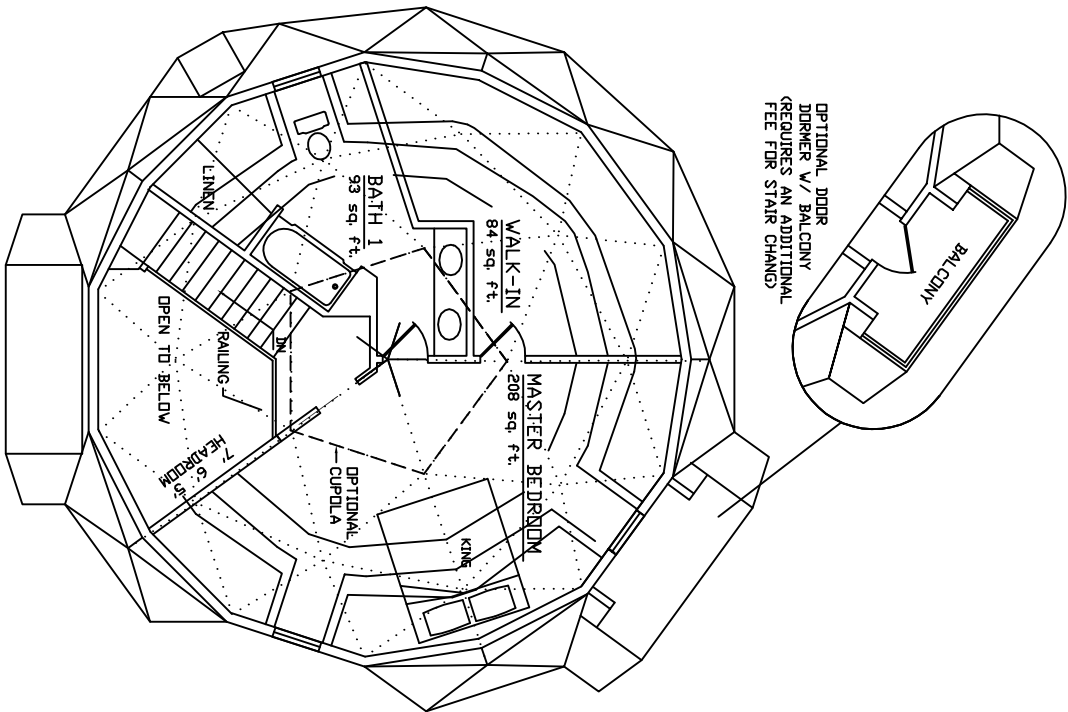

AMERICAN INGENUITY

▲ 36 DELTA 11 ▲

FIRST FLOOR: 932 sq.ft.  
 SECOND FLOOR: 436 sq.ft.  
 (TO 5' HEADROOM)  
**TOTAL: 1,368 sq.ft.**

FIRST FLOOR PLAN

SECOND FLOOR PLAN