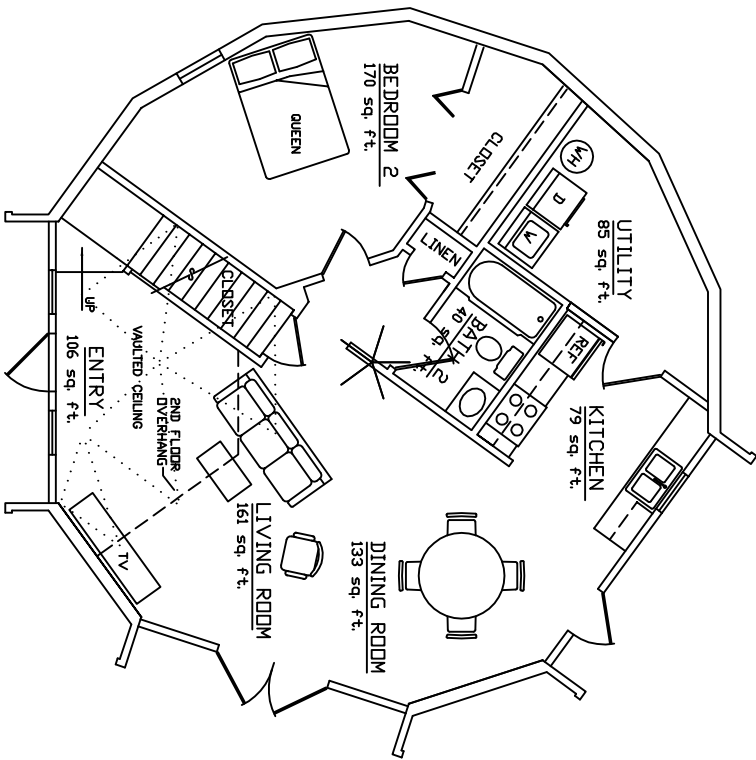

AMERICAN INGENUITY

▲ 36 DELTA 11 ▲

FIRST FLOOR: 932 sq.ft.  
 SECOND FLOOR: 436 sq.ft.  
 (TO 5' HEADROOM)  
**TOTAL: 1,368 sq.ft.**

FIRST FLOOR PLAN

SECOND FLOOR PLAN