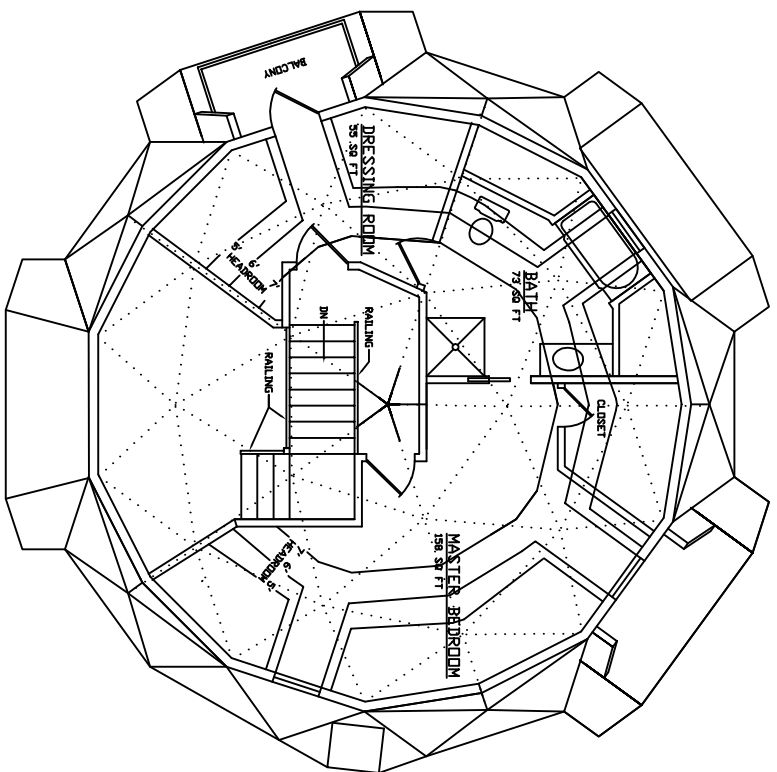

AMERICAN INGENUITY
36' Pi-12

FIRST FLOOR: 931 sq.ft.
 SECOND FLOOR: 353 sq.ft.
 (TO 5' HEADROOM)

TOTAL: 1,284 sq.ft.

FIRST FLOOR PLAN

SECOND FLOOR PLAN