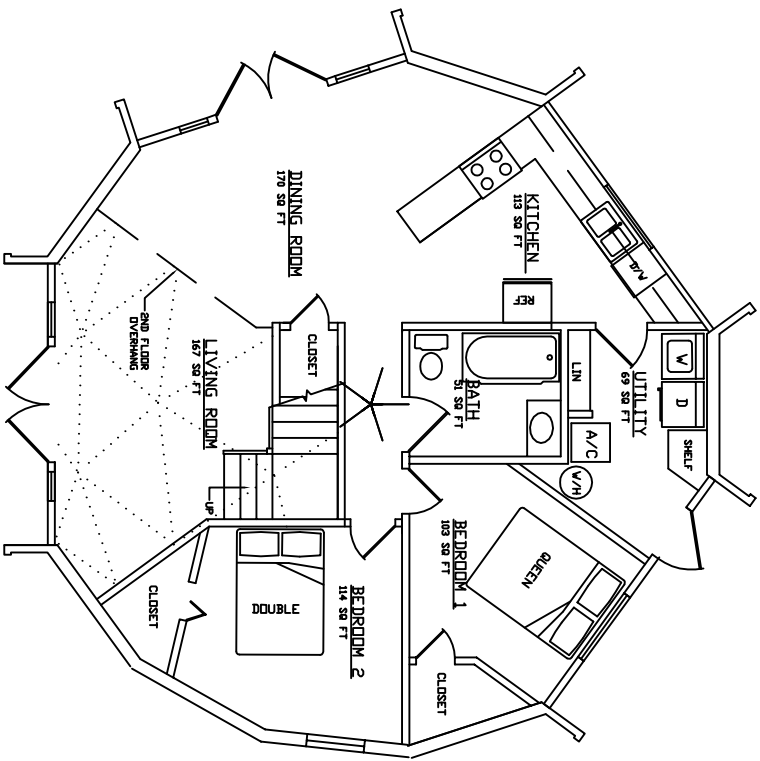

AMERICAN INGENUITY
36' Pi-12

FIRST FLOOR: 931 sq.ft.
 SECOND FLOOR: 353 sq.ft.
 (TO 5' HEADROOM)

TOTAL: 1,284 sq.ft.

FIRST FLOOR PLAN

SECOND FLOOR PLAN