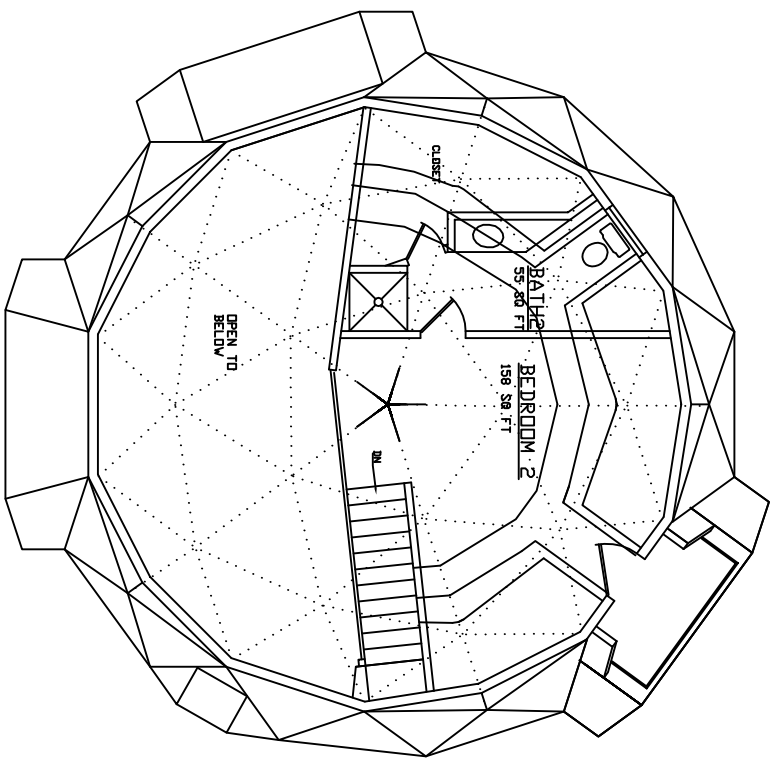

AMERICAN INGENUITY
36' PI-14

FIRST FLOOR: 935 sq.ft.
 SECOND FLOOR: 259 sq.ft.
 (TO 5' HEADROOM)
 TOTAL: 1,194 sq.ft.

FIRST FLOOR PLAN

SECOND FLOOR PLAN