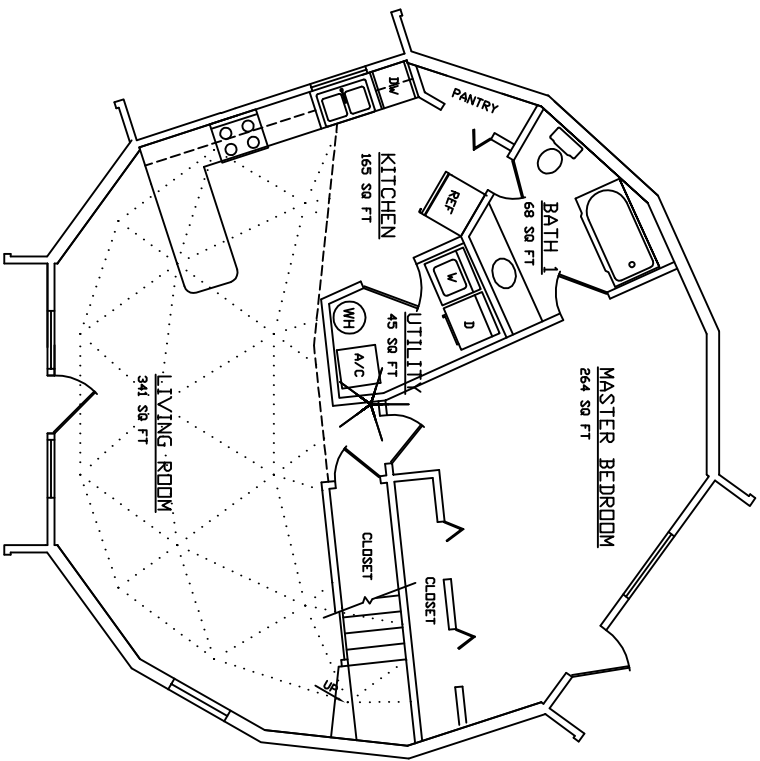

AMERICAN INGENUITY
36' PI-14

FIRST FLOOR: 935 sq.ft.
 SECOND FLOOR: 259 sq.ft.
 (TO 5' HEADROOM)
 TOTAL: 1,194 sq.ft.

FIRST FLOOR PLAN

SECOND FLOOR PLAN