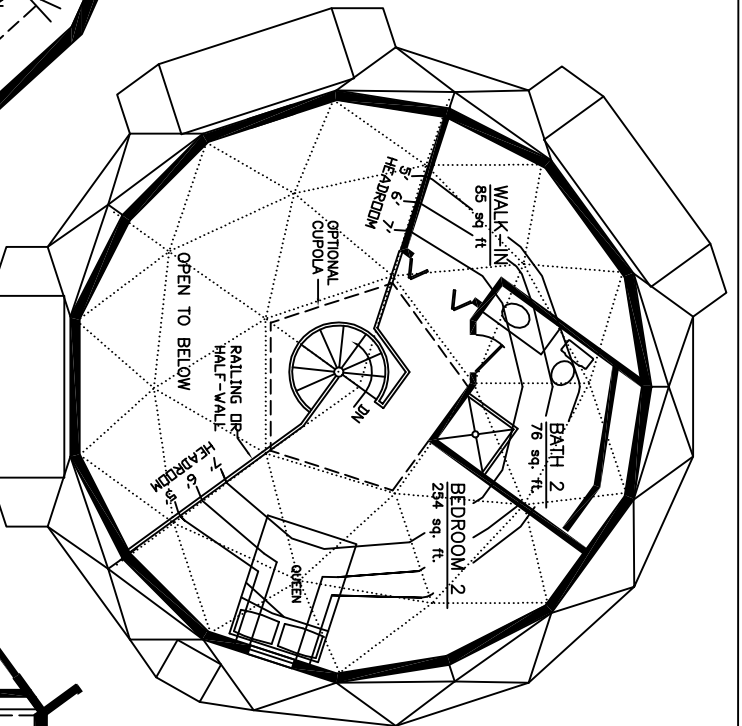

**AMERICAN INGENUITY**

**▲ 36 ZETA 21 WITH BASEMENT OPTION ▲**

FIRST FLOOR: 930 sq.ft.  
 SECOND FLOOR: 258 sq.ft.  
 BASEMENT FLOOR: 925 sq.ft.  
**TOTAL: 2,113 sq.ft.**

**SECOND FLOOR PLAN**

**FIRST FLOOR PLAN**

**OPTIONAL BASEMENT FLOOR PLAN**