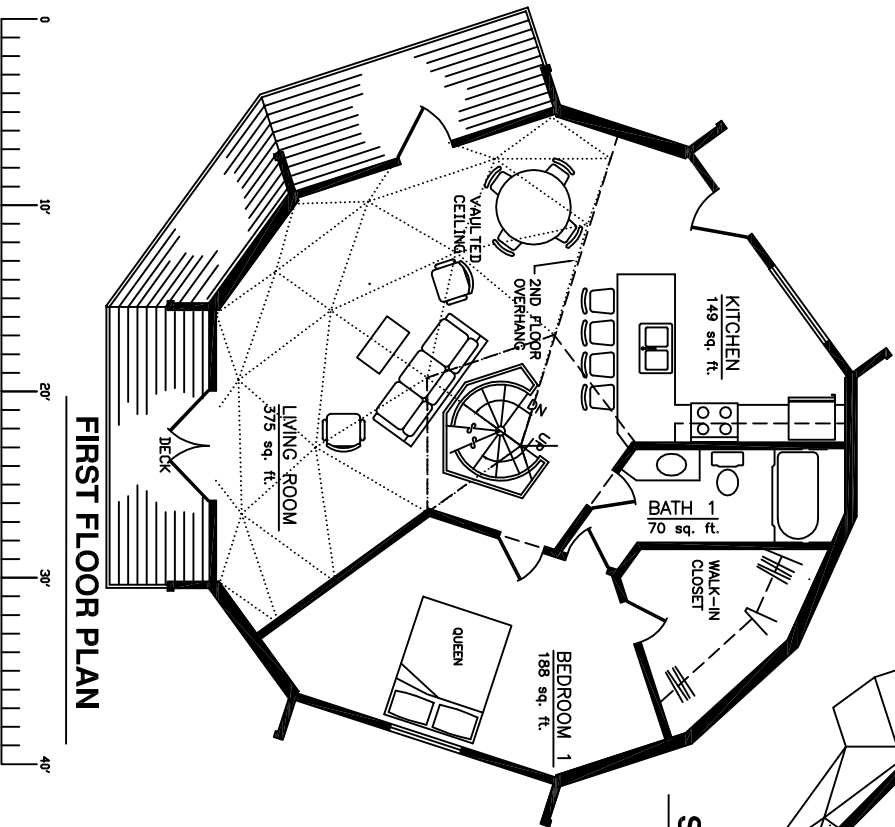

**AMERICAN INGENUITY**

**▲ 36 ZETA 21 WITH BASEMENT OPTION ▲**

FIRST FLOOR: 930 sq.ft.  
 SECOND FLOOR: 258 sq.ft.  
 BASEMENT FLOOR: 925 sq.ft.  
**TOTAL: 2,113 sq.ft.**

**SECOND FLOOR PLAN**

**FIRST FLOOR PLAN**

**OPTIONAL BASEMENT FLOOR PLAN**