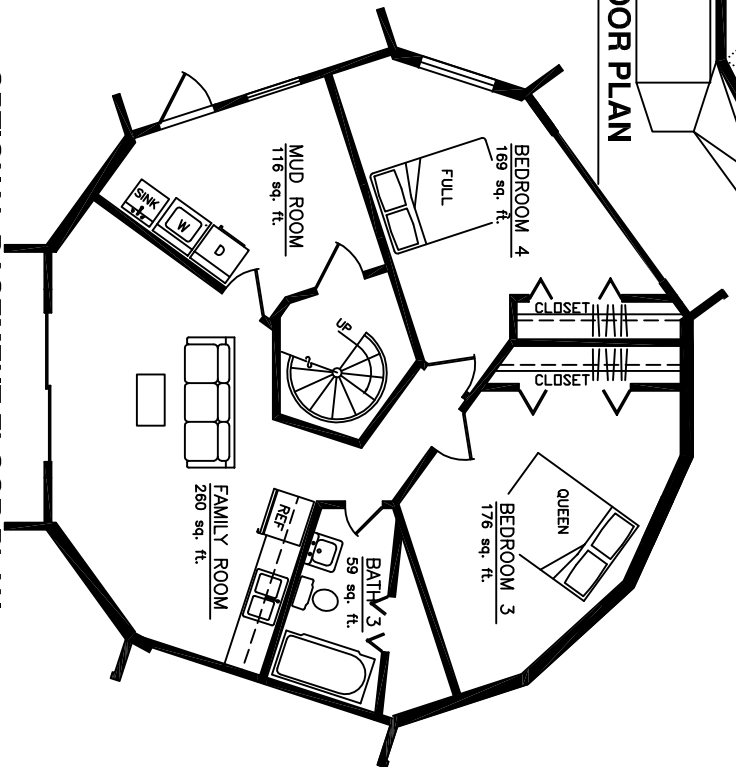

**AMERICAN INGENUITY**

**▲ 36 ZETA 21 WITH BASEMENT OPTION ▲**

FIRST FLOOR: 930 sq.ft.  
 SECOND FLOOR: 258 sq.ft.  
 BASEMENT FLOOR: 925 sq.ft.  
**TOTAL: 2,113 sq.ft.**

**SECOND FLOOR PLAN**

**FIRST FLOOR PLAN**

**OPTIONAL BASEMENT FLOOR PLAN**