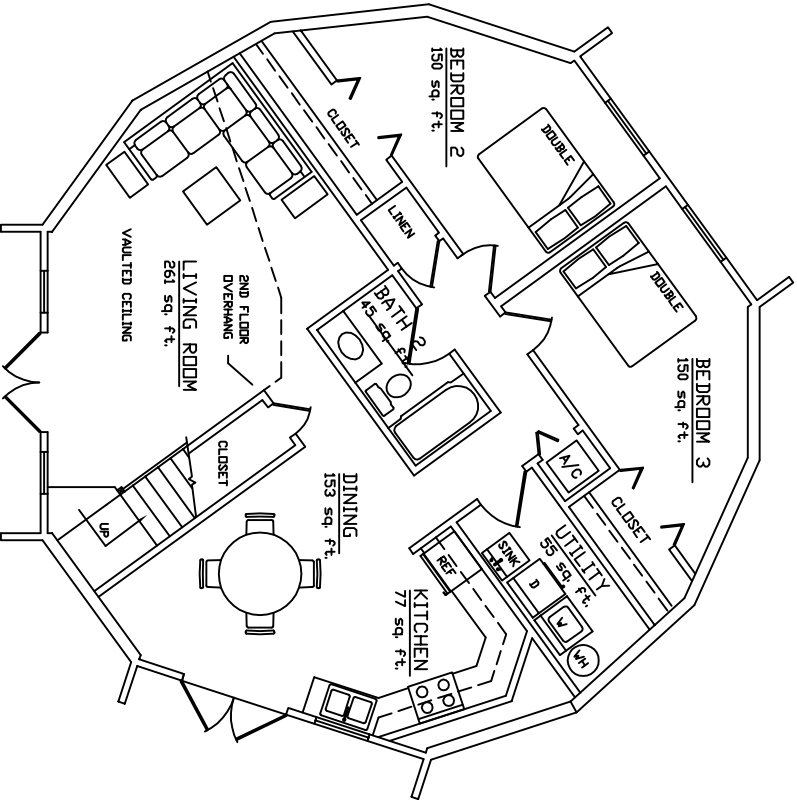

AMERICAN INGENUITY
▲ 40 ALPHA 11 ▲

FIRST FLOOR: 1,160 sq.ft.
 SECOND FLOOR: 526 sq.ft.
 (TO 5' HEADROOM)

TOTAL: 1,686 sq.ft.

FIRST FLOOR PLAN

SECOND FLOOR PLAN