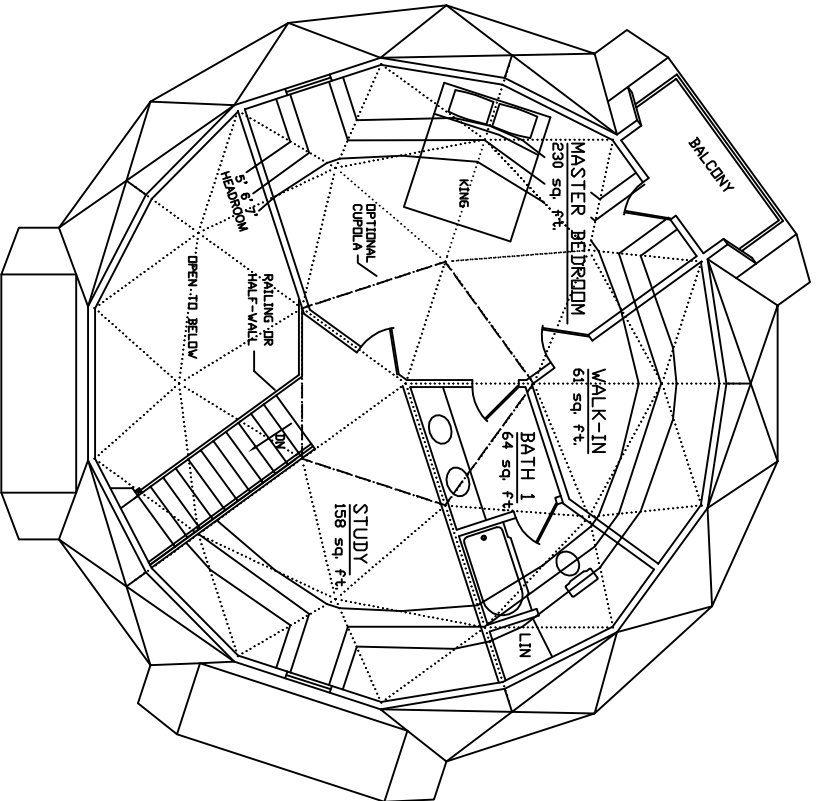

AMERICAN INGENUITY
▲ 40 ALPHA 11 ▲

FIRST FLOOR: 1,160 sq.ft.
 SECOND FLOOR: 526 sq.ft.
 (TO 5' HEADROOM)

TOTAL: 1,686 sq.ft.

FIRST FLOOR PLAN

SECOND FLOOR PLAN