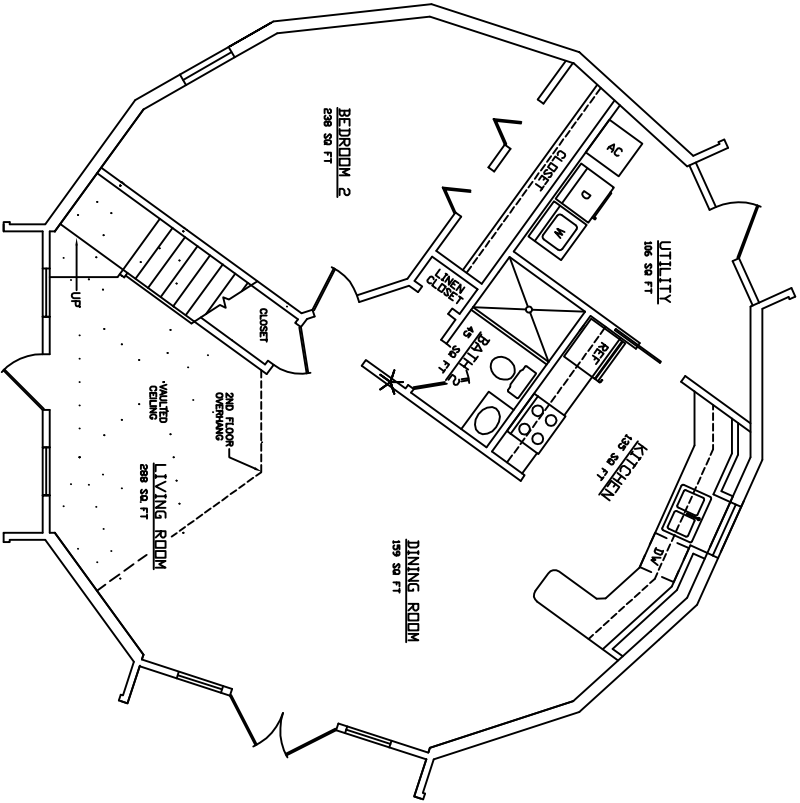

AMERICAN INGENUITY

▲ 40 ALPHA 15 ▲

FIRST FLOOR: 1,168 sq.ft.
SECOND FLOOR: 581 sq.ft.
(TO 5' HEADROOM)
TOTAL: 1,749 sq.ft.

FIRST FLOOR PLAN

SECOND FLOOR PLAN