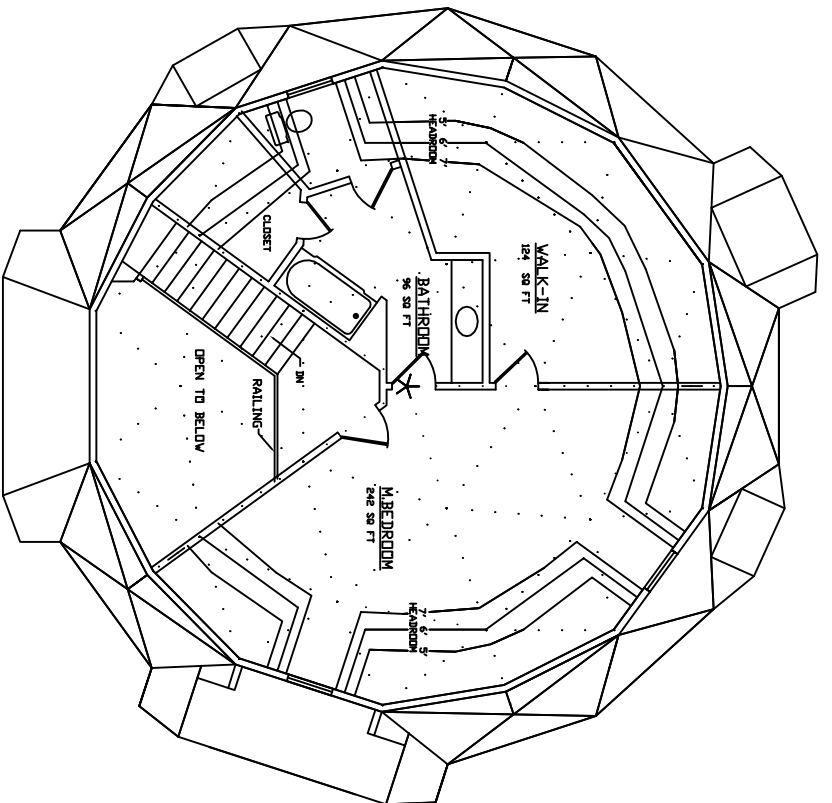

AMERICAN INGENUITY

▲ 40 ALPHA 15 ▲

FIRST FLOOR: 1,168 sq.ft.
SECOND FLOOR: 581 sq.ft.
(TO 5' HEADROOM)
TOTAL: 1,749 sq.ft.

FIRST FLOOR PLAN

SECOND FLOOR PLAN