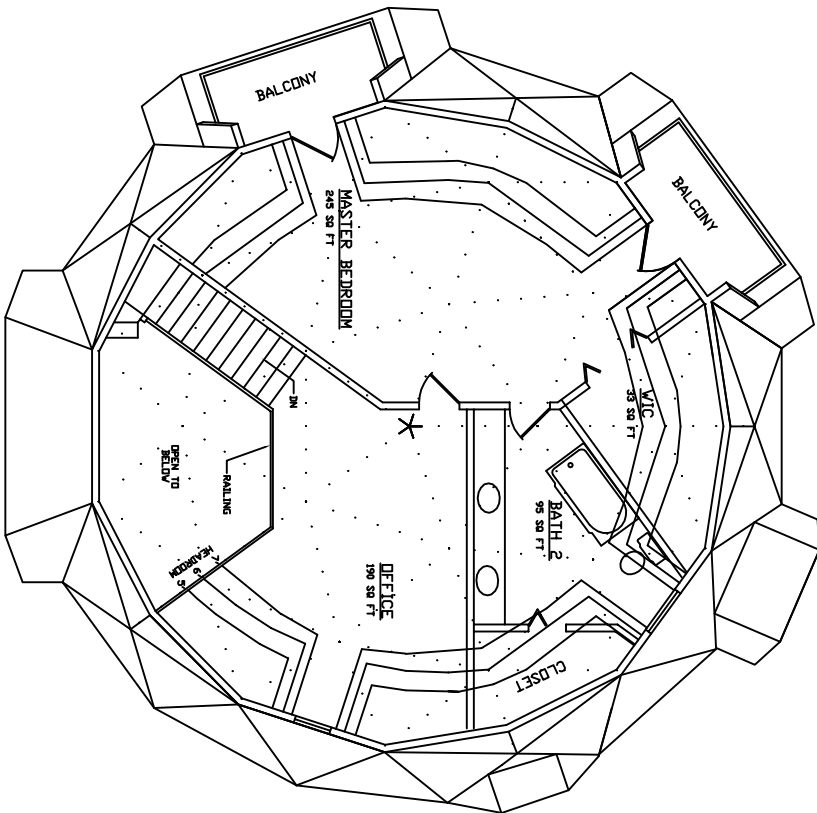

AMERICAN INGENUITY

▲ 40 BETA 15 ▲

FIRST FLOOR: 1,162 sq.ft.
SECOND FLOOR: 594 sq.ft.
(TO 5' HEADROOM)
TOTAL: 1,756 sq.ft.

FIRST FLOOR PLAN

SECOND FLOOR PLAN