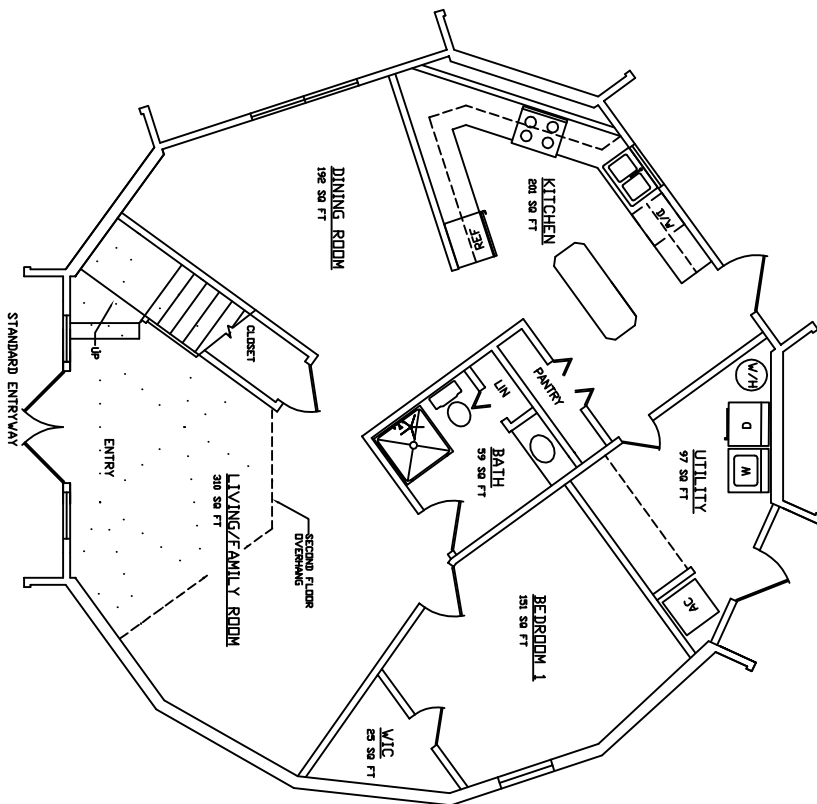

AMERICAN INGENUITY

▲ 40 BETA 15 ▲

FIRST FLOOR: 1,162 sq.ft.
SECOND FLOOR: 594 sq.ft.
(TO 5' HEADROOM)
TOTAL: 1,756 sq.ft.

FIRST FLOOR PLAN

SECOND FLOOR PLAN