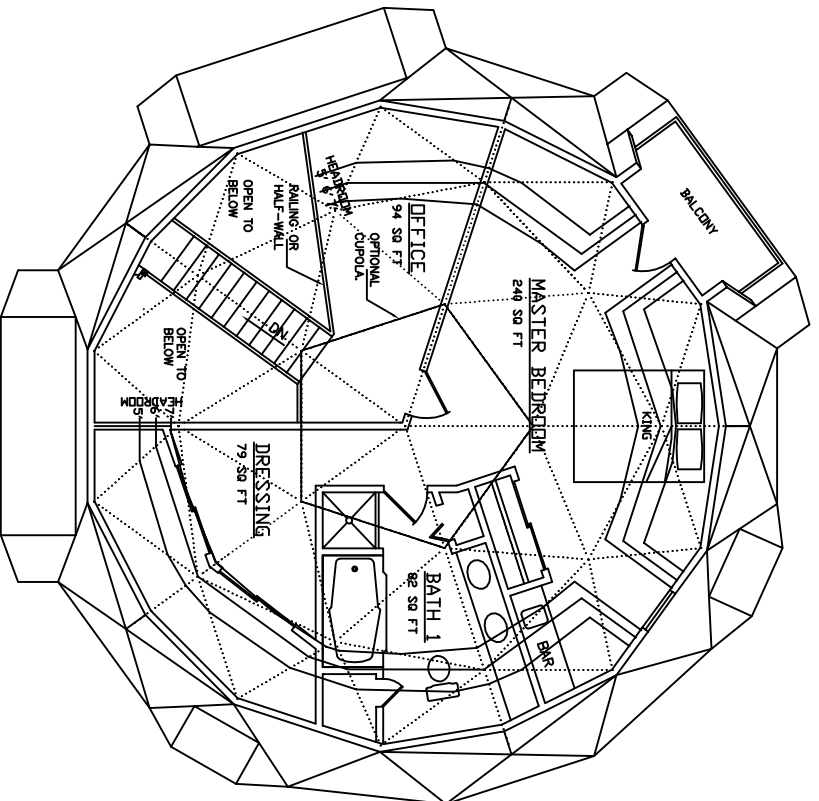

AMERICAN INGENUITY

▲ 40 BETA 22 WITH BASEMENT OPTION ▲

FIRST FLOOR: 1,160 sq.ft.
 SECOND FLOOR: 571 sq.ft.
 (TO 5' HEADROOM)
 BASEMENT FLOOR: 1,136 sq.ft.
TOTAL: 2,867 sq.ft.

FIRST FLOOR PLAN

SECOND FLOOR PLAN