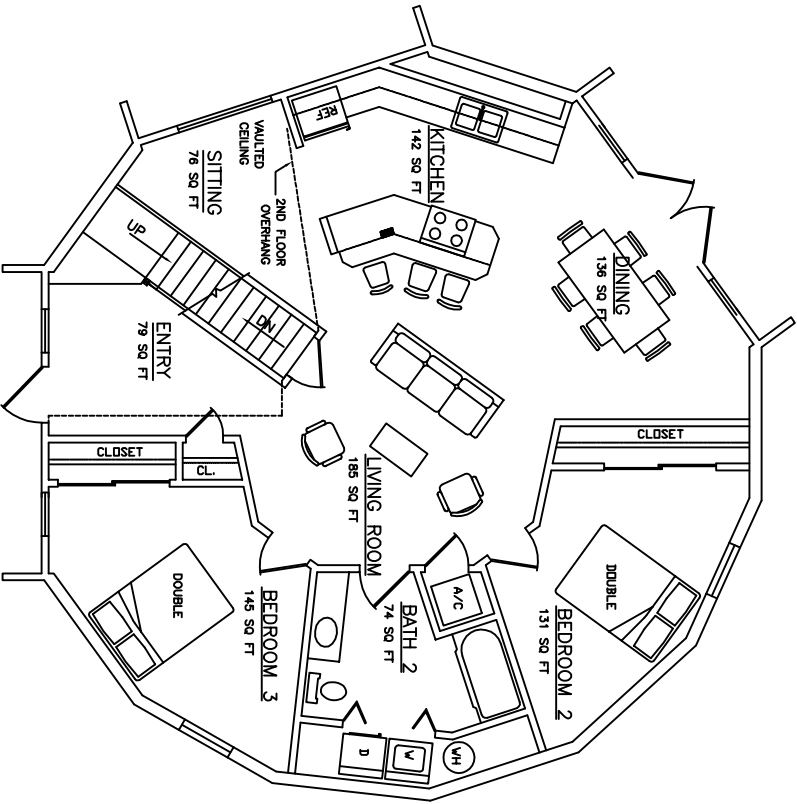

AMERICAN INGENUITY

▲ 40 BETA 22 WITH BASEMENT OPTION ▲

FIRST FLOOR: 1,160 sq.ft.
 SECOND FLOOR: 571 sq.ft.
 (TO 5' HEADROOM)
 BASEMENT FLOOR: 1,136 sq.ft.
TOTAL: 2,867 sq.ft.

FIRST FLOOR PLAN

SECOND FLOOR PLAN