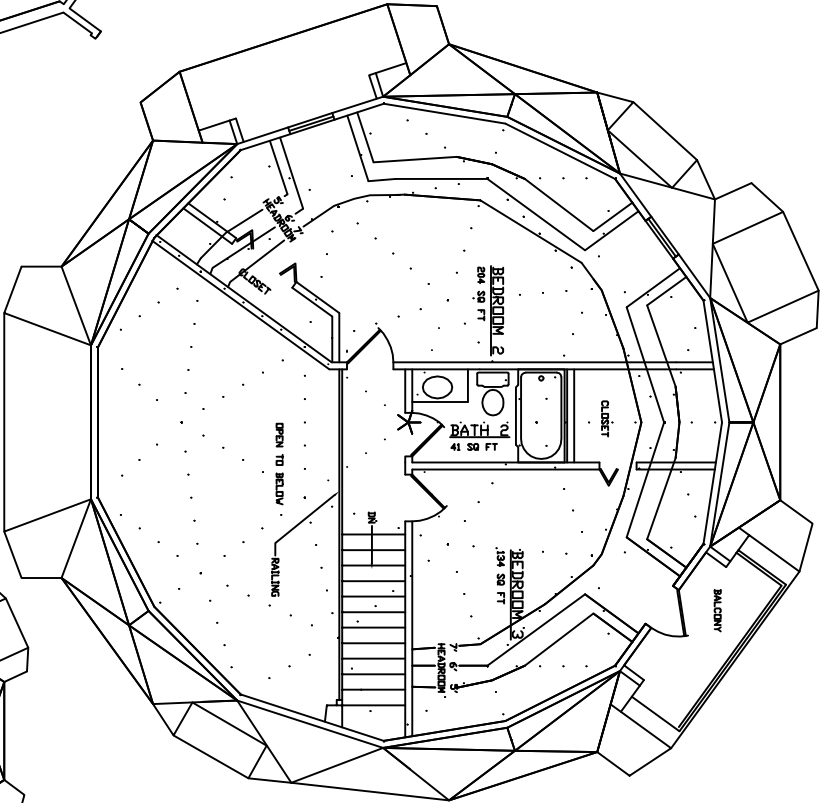

▲ 40 CHI 15 ▲

FIRST FLOOR: 1,162 sq.ft.
 SECOND FLOOR: 474 sq.ft.
 (TO 5' HEADROOM)
 TOTAL: 1,636 sq.ft.

FIRST FLOOR PLAN

SECOND FLOOR PLAN

SECOND FLOOR OPTION

40 CHI 15