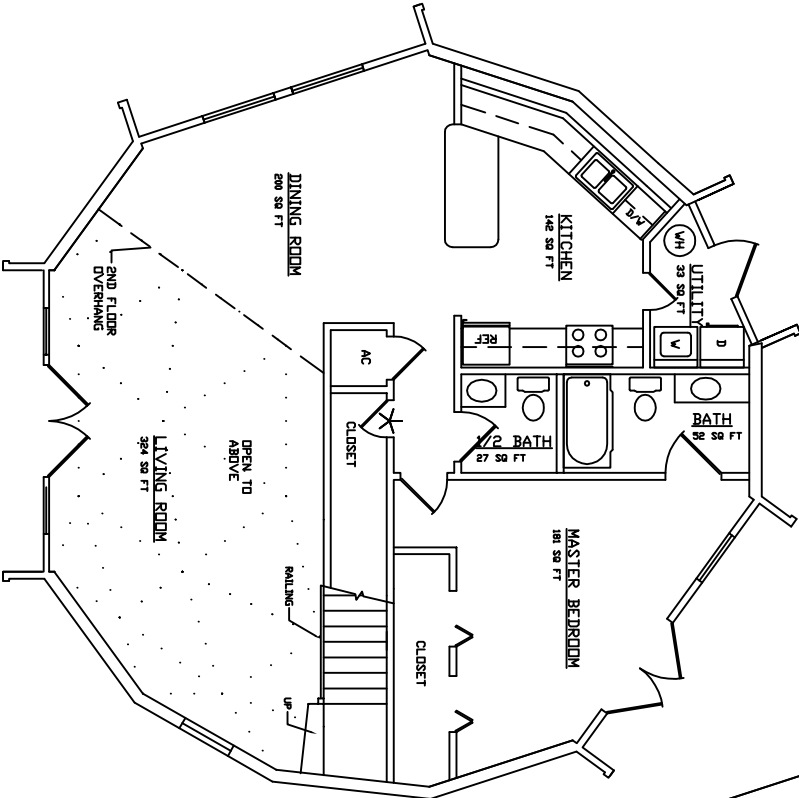

▲ 40 CHI 15 ▲

FIRST FLOOR: 1,162 sq.ft.
 SECOND FLOOR: 474 sq.ft.
 (TO 5' HEADROOM)
 TOTAL: 1,636 sq.ft.

FIRST FLOOR PLAN

SECOND FLOOR PLAN

SECOND FLOOR OPTION