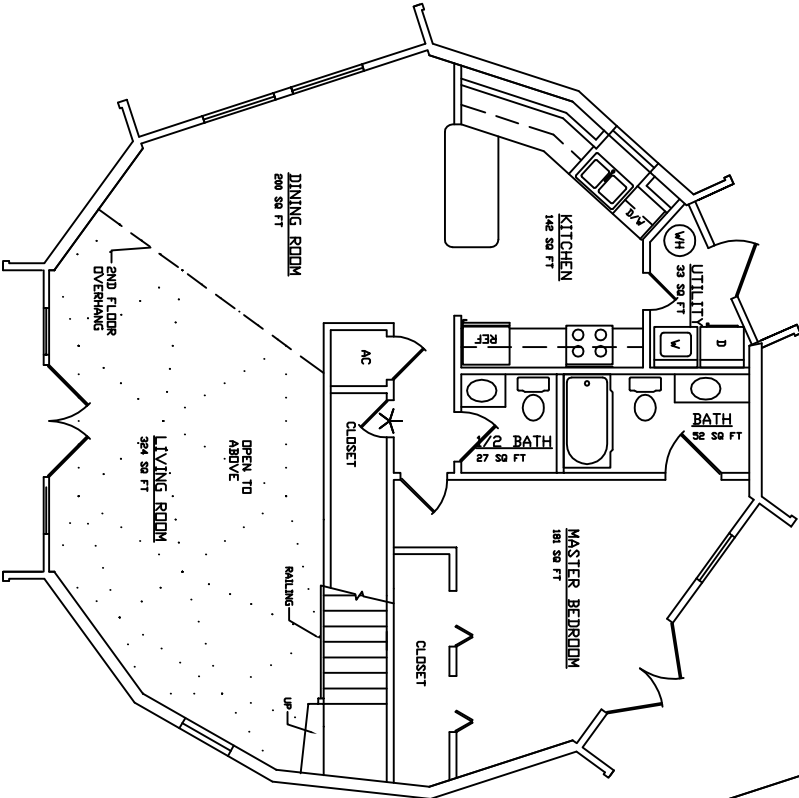

▲ 40 CHI 15 ▲

FIRST FLOOR: 1,162 sq.ft.
 SECOND FLOOR: 474 sq.ft.
 (TO 5' HEADROOM)
 TOTAL: 1,636 sq.ft.

FIRST FLOOR PLAN

SECOND FLOOR PLAN

SECOND FLOOR OPTION

40 CHI 15