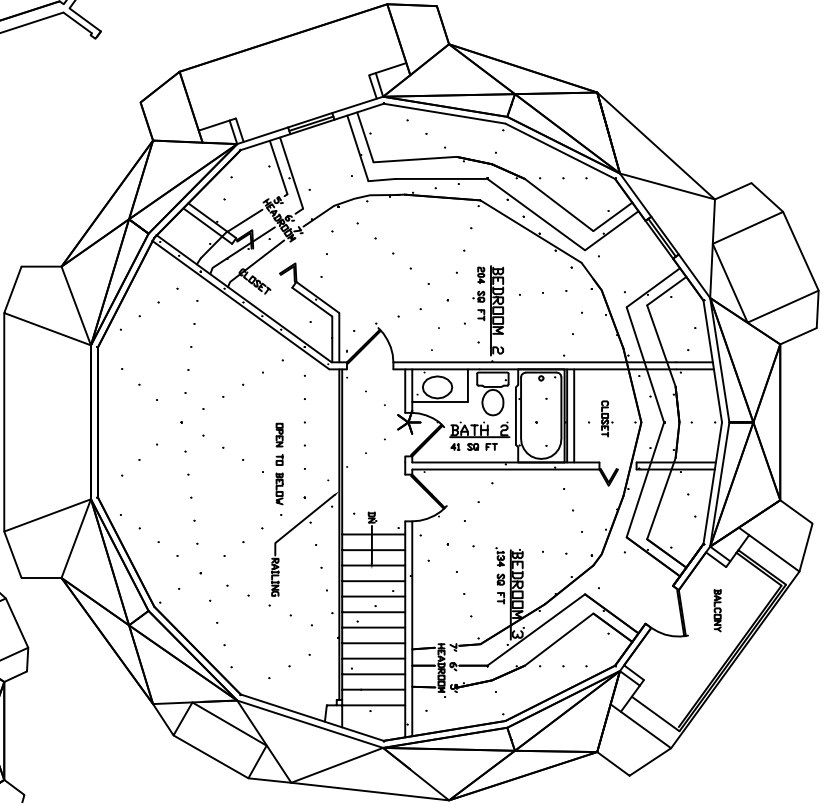

▲ 40 CHI 15 ▲

FIRST FLOOR: 1,162 sq.ft.
 SECOND FLOOR: 474 sq.ft.
 (TO 5' HEADROOM)
 TOTAL: 1,636 sq.ft.

FIRST FLOOR PLAN

SECOND FLOOR PLAN

SECOND FLOOR OPTION