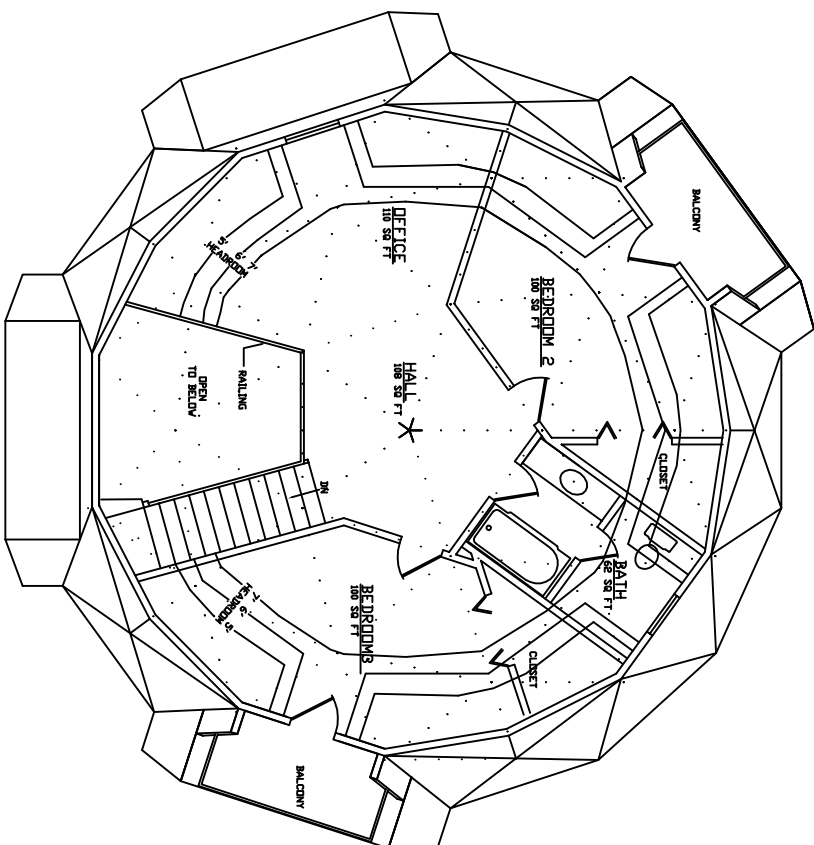

▲ 40 OMEGA 15 ▲

FIRST FLOOR:	1,145	sq.ft.
SECOND FLOOR:	577	sq.ft.
(TO 5' HEADROOM)		
TOTAL:	1,722	sq.ft.

FIRST FLOOR PLAN

SECOND FLOOR PLAN