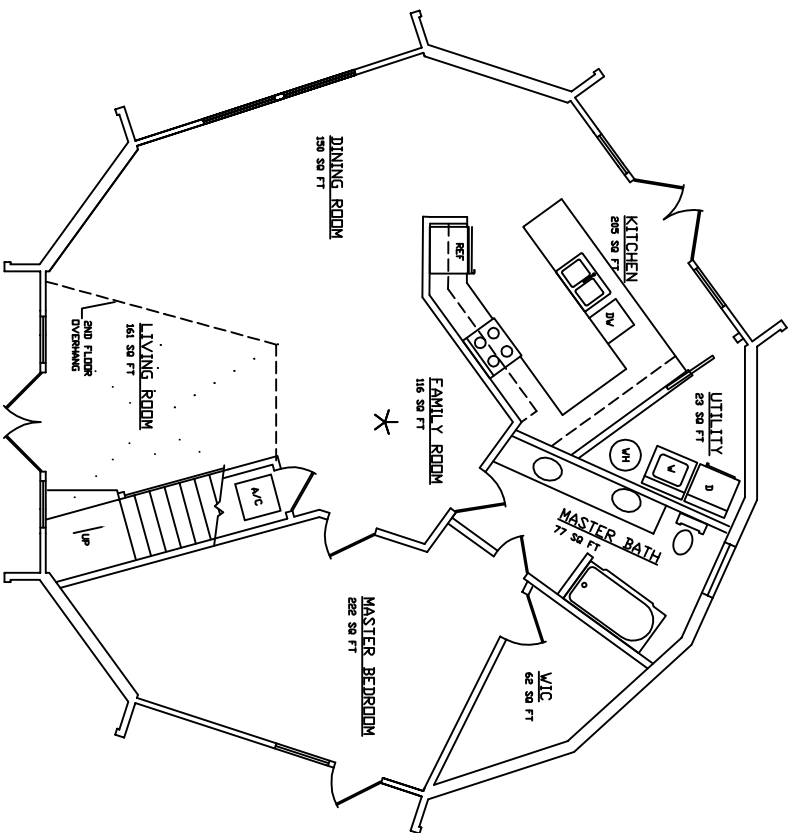

▲ 40 OMEGA 15 ▲

FIRST FLOOR:	1,145	sq.ft.
SECOND FLOOR:	577	sq.ft.
(TO 5' HEADROOM)		
TOTAL:	1,722	sq.ft.

FIRST FLOOR PLAN

SECOND FLOOR PLAN