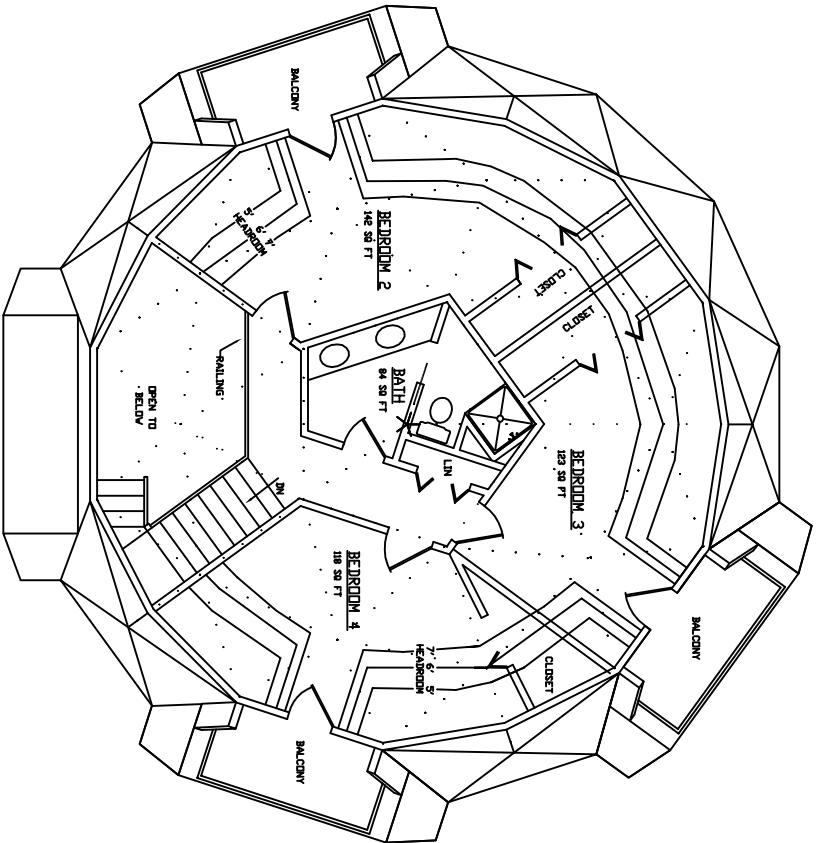

AMERICAN INGENUITY

▲ 40 SIGMA 15 ▲

FIRST FLOOR:	1,151	sq.ft.
SECOND FLOOR:	600	sq.ft.
(TO 5' HEADROOM)		
TOTAL:	1,751	sq.ft.

FIRST FLOOR PLAN

SECOND FLOOR PLAN