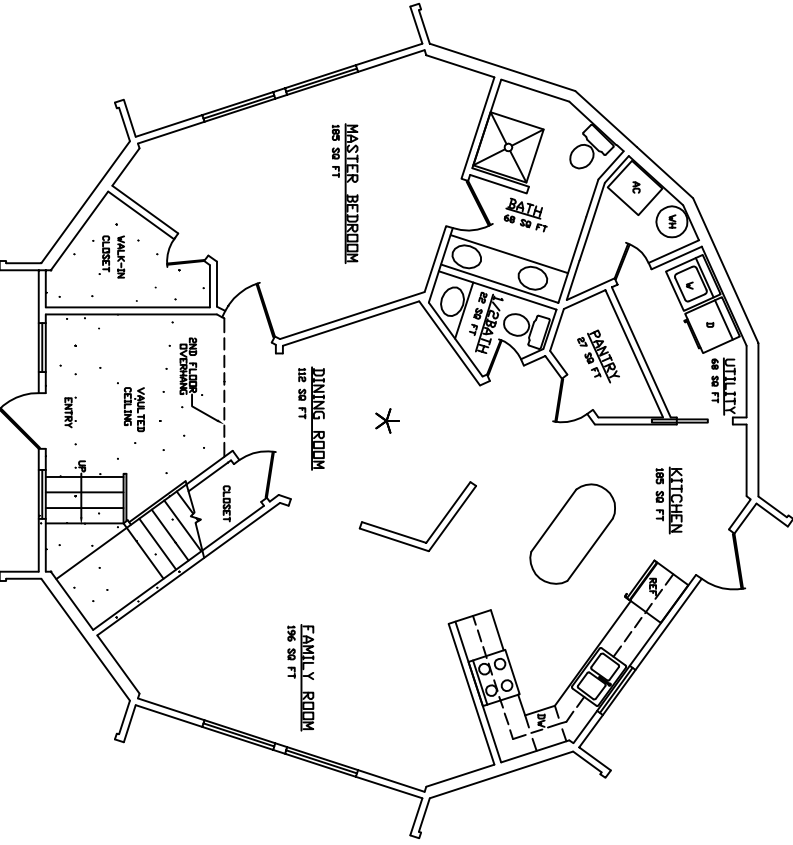

AMERICAN INGENUITY

▲ 40 SIGMA 15 ▲

FIRST FLOOR:	1,151	sq.ft.
SECOND FLOOR:	600	sq.ft.
(TO 5' HEADROOM)		
TOTAL:	1,751	sq.ft.

FIRST FLOOR PLAN

SECOND FLOOR PLAN