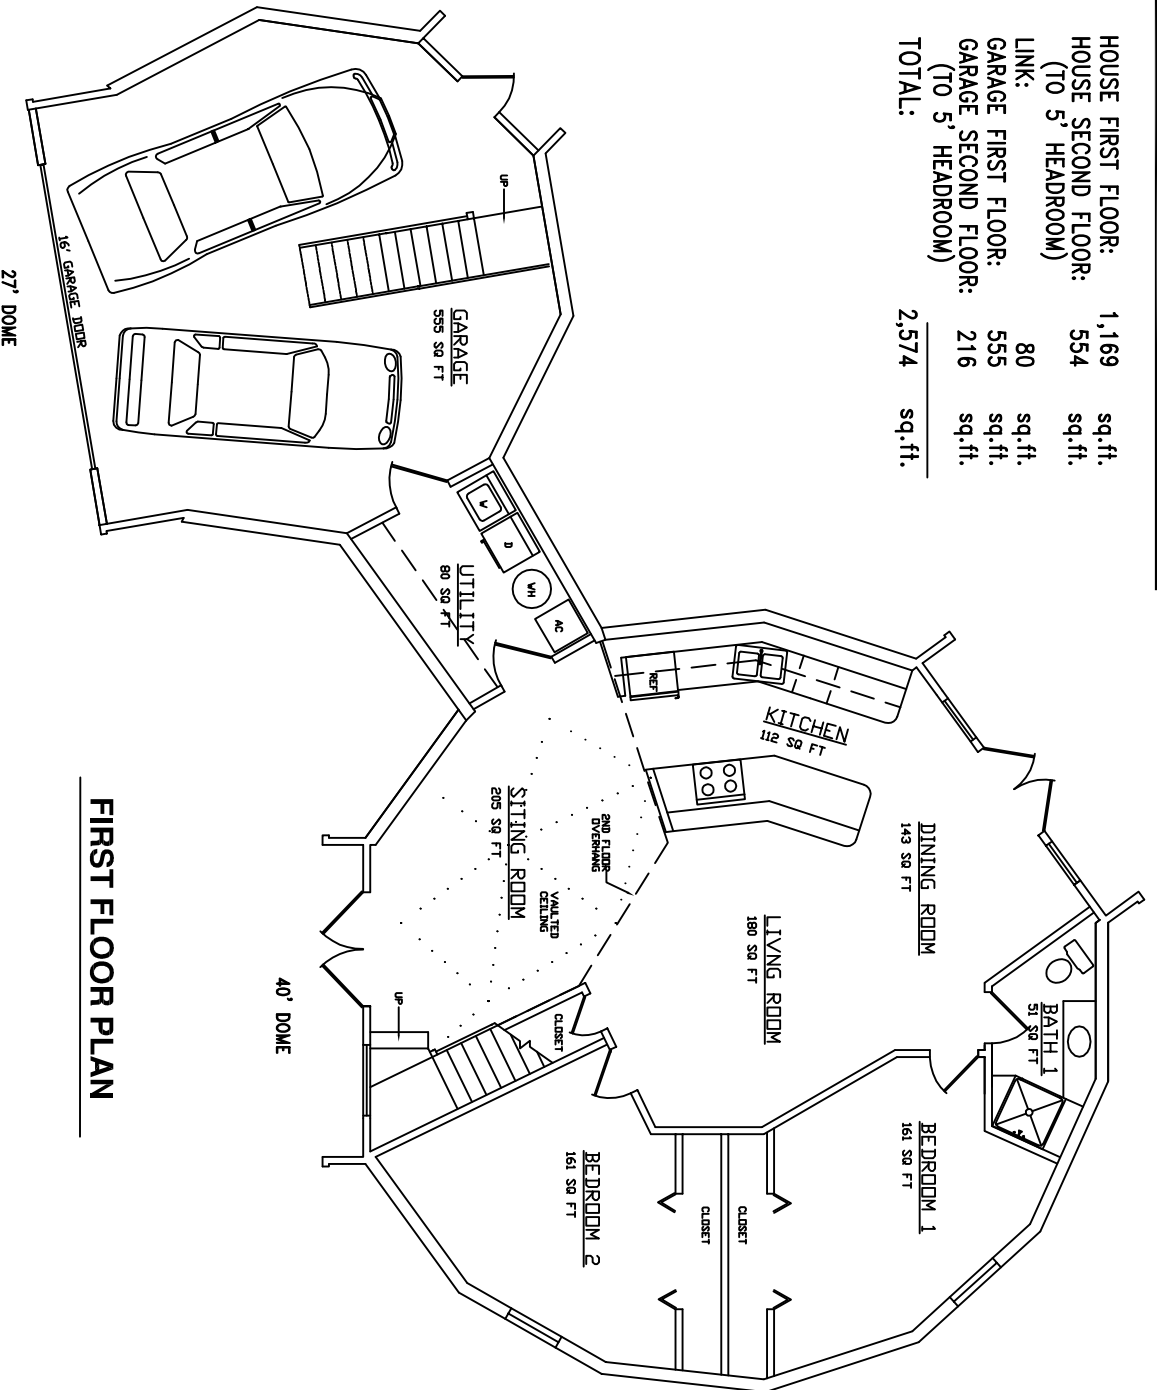

▲ 40 TAU 15 W/ 27 GARAGE ▲

HOUSE FIRST FLOOR:	1,169	sq.ft.
HOUSE SECOND FLOOR: (TO 5' HEADROOM)	554	sq.ft.
LINK:	80	sq.ft.
GARAGE FIRST FLOOR:	555	sq.ft.
GARAGE SECOND FLOOR: (TO 5' HEADROOM)	216	sq.ft.
<b>TOTAL:</b>	<b>2,574</b>	<b>sq.ft.</b>

FIRST FLOOR PLAN