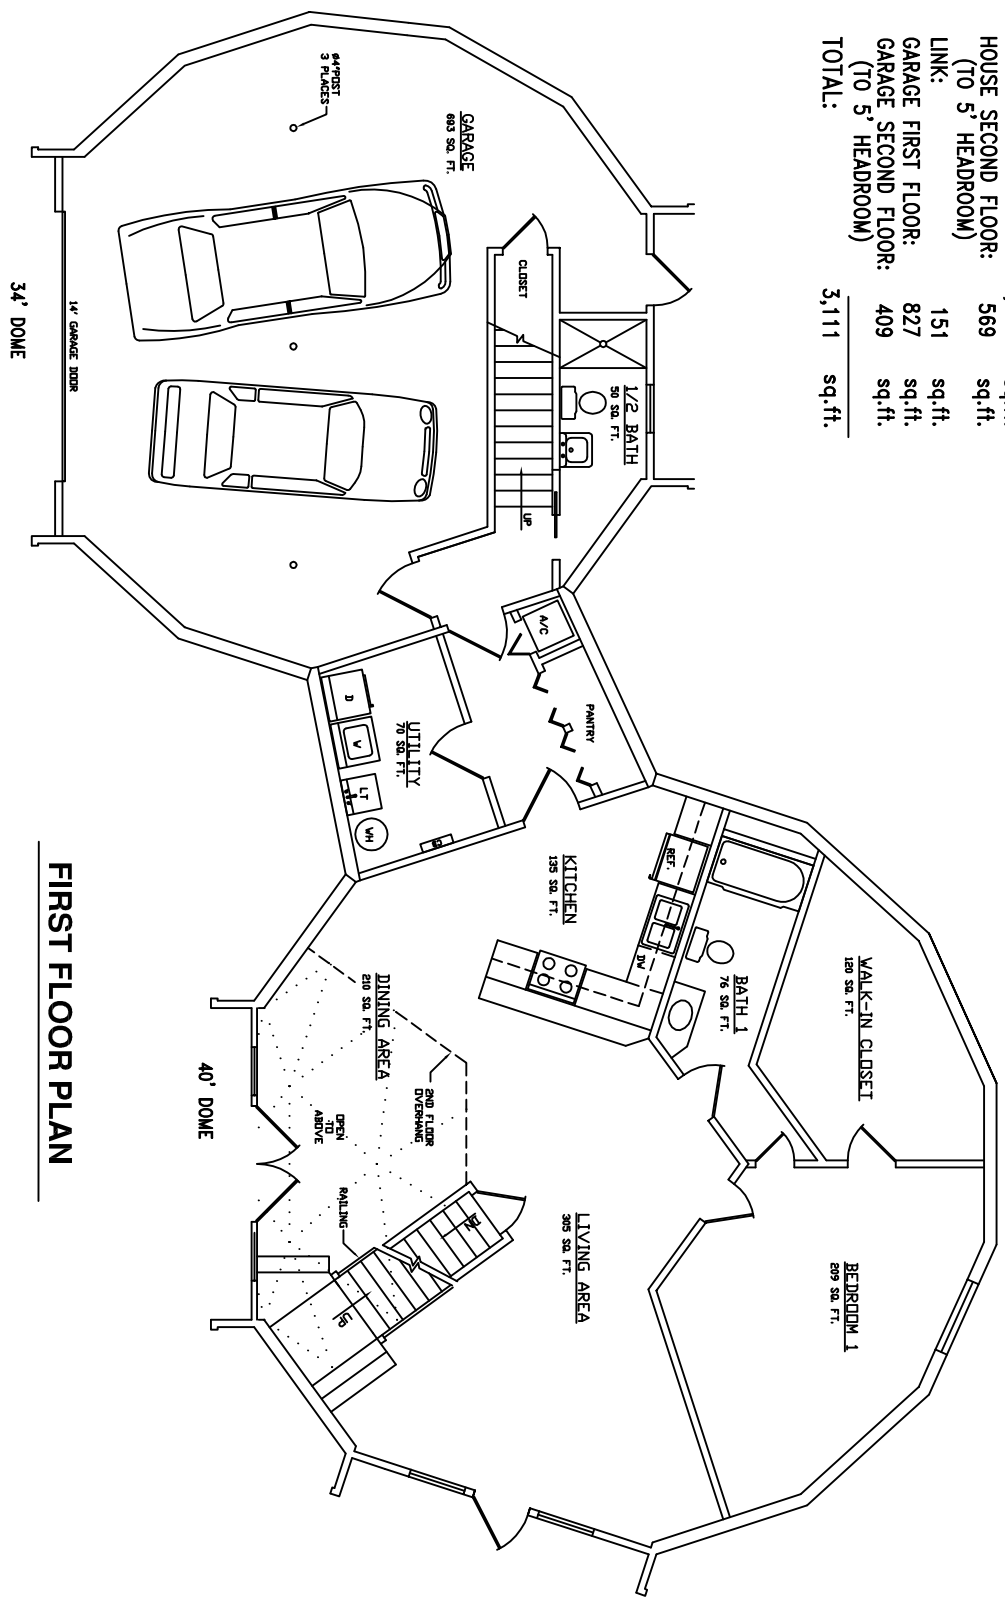

AMERICAN INGENUITY
▲ 40 ZETA 15 W/ 34 GARAGE ▲

AND BASEMENT OPTION

HOUSE FIRST FLOOR:	1,155	sq.ft.
HOUSE SECOND FLOOR: (TO 5' HEADROOM)	569	sq.ft.
LINK:	151	sq.ft.
GARAGE FIRST FLOOR:	827	sq.ft.
GARAGE SECOND FLOOR: (TO 5' HEADROOM)	409	sq.ft.
TOTAL:	3,111	sq.ft.

FIRST FLOOR PLAN