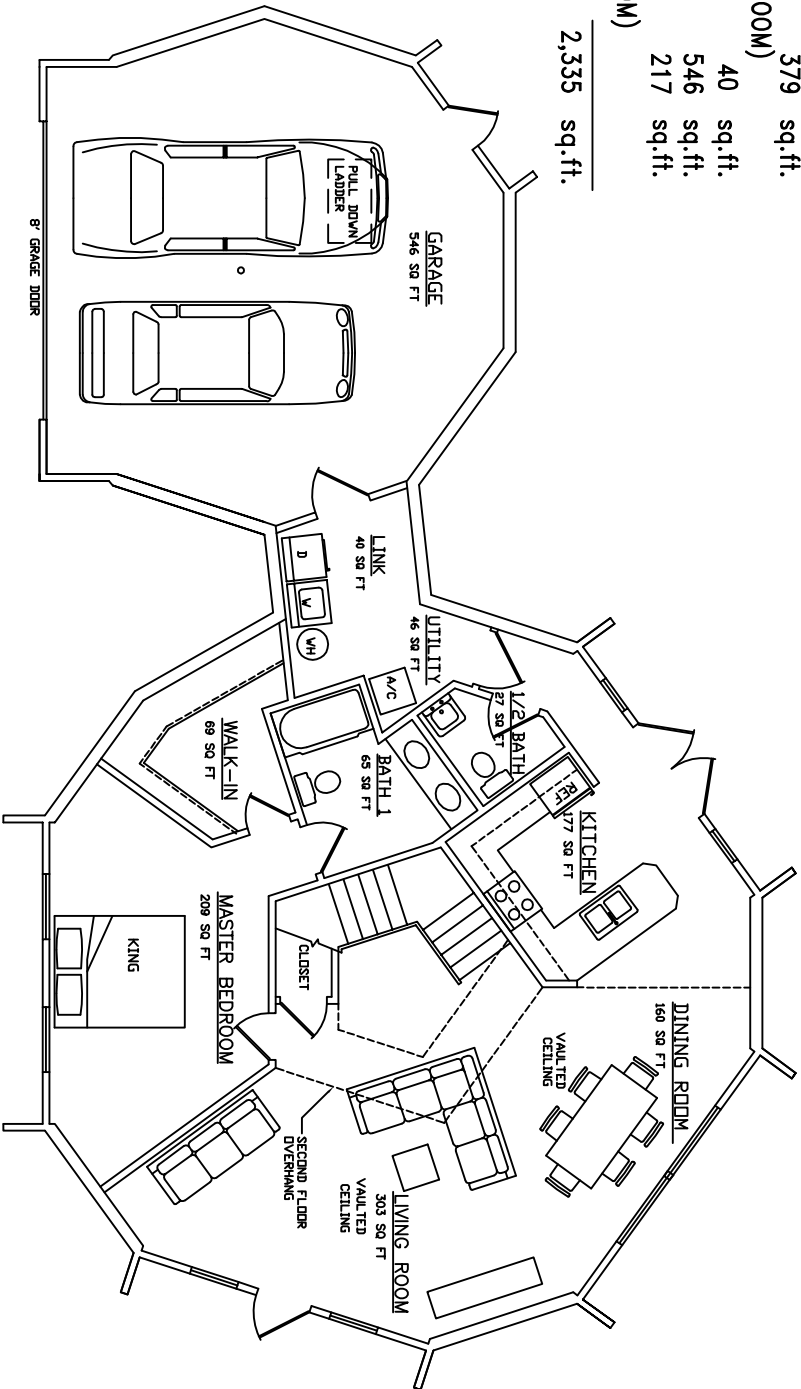

AMERICAN INGENUITY

▲ 40 ZETA 33
WITH 27 GAMMA 1 ▲

FIRST FLOOR:	1,153	sq.ft.
SECOND FLOOR:	379	sq.ft.
(TO 5' HEADROOM)		
LINK:	40	sq.ft.
GARAGE:	546	sq.ft.
GARAGE LOFT:	217	sq.ft.
(TO 5' HEADROOM)		
TOTAL:	2,335	sq.ft.

FIRST FLOOR PLAN