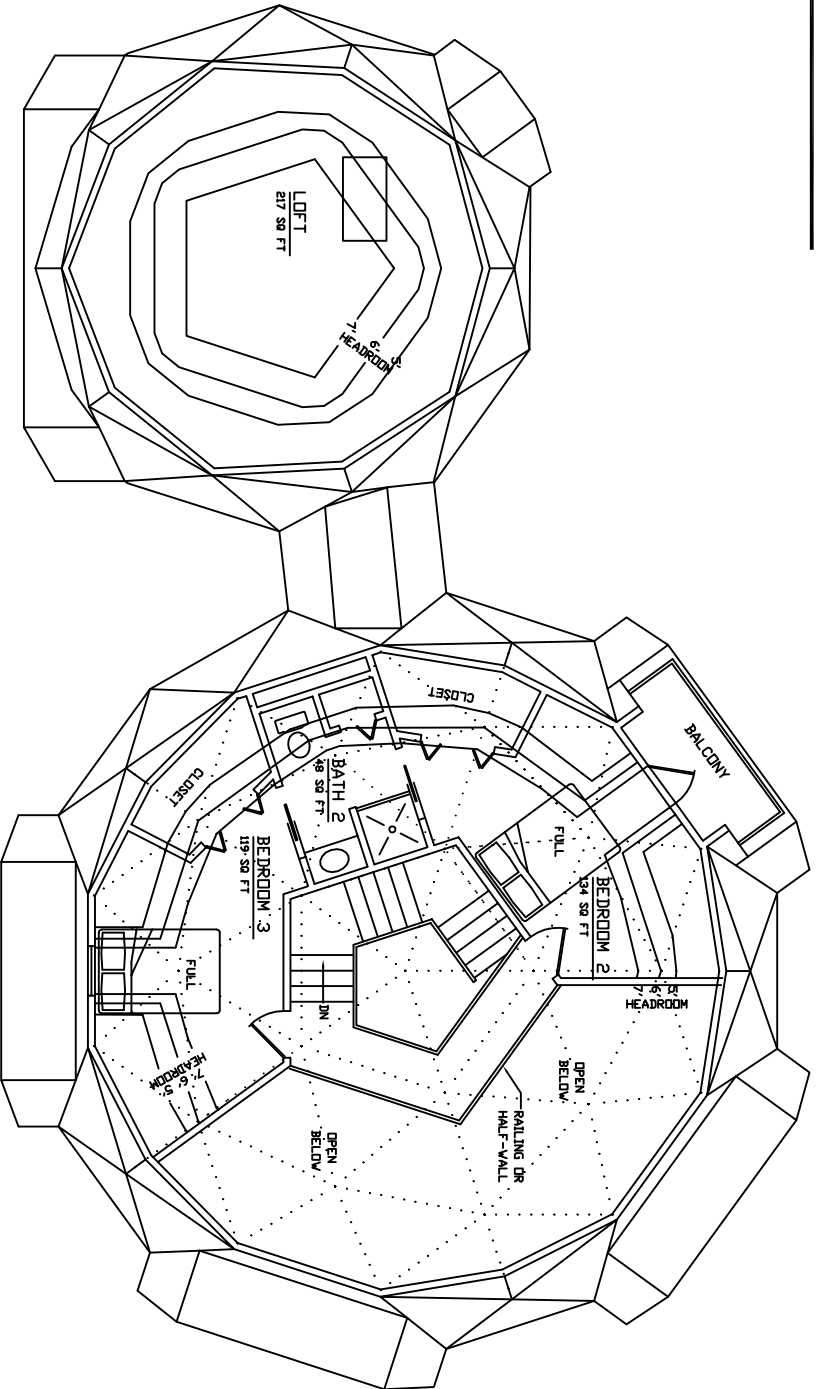

AMERICAN INGENUITY

▲ 40 ZETA 33
WITH 27 GAMMA 1 ▲

SECOND FLOOR PLAN