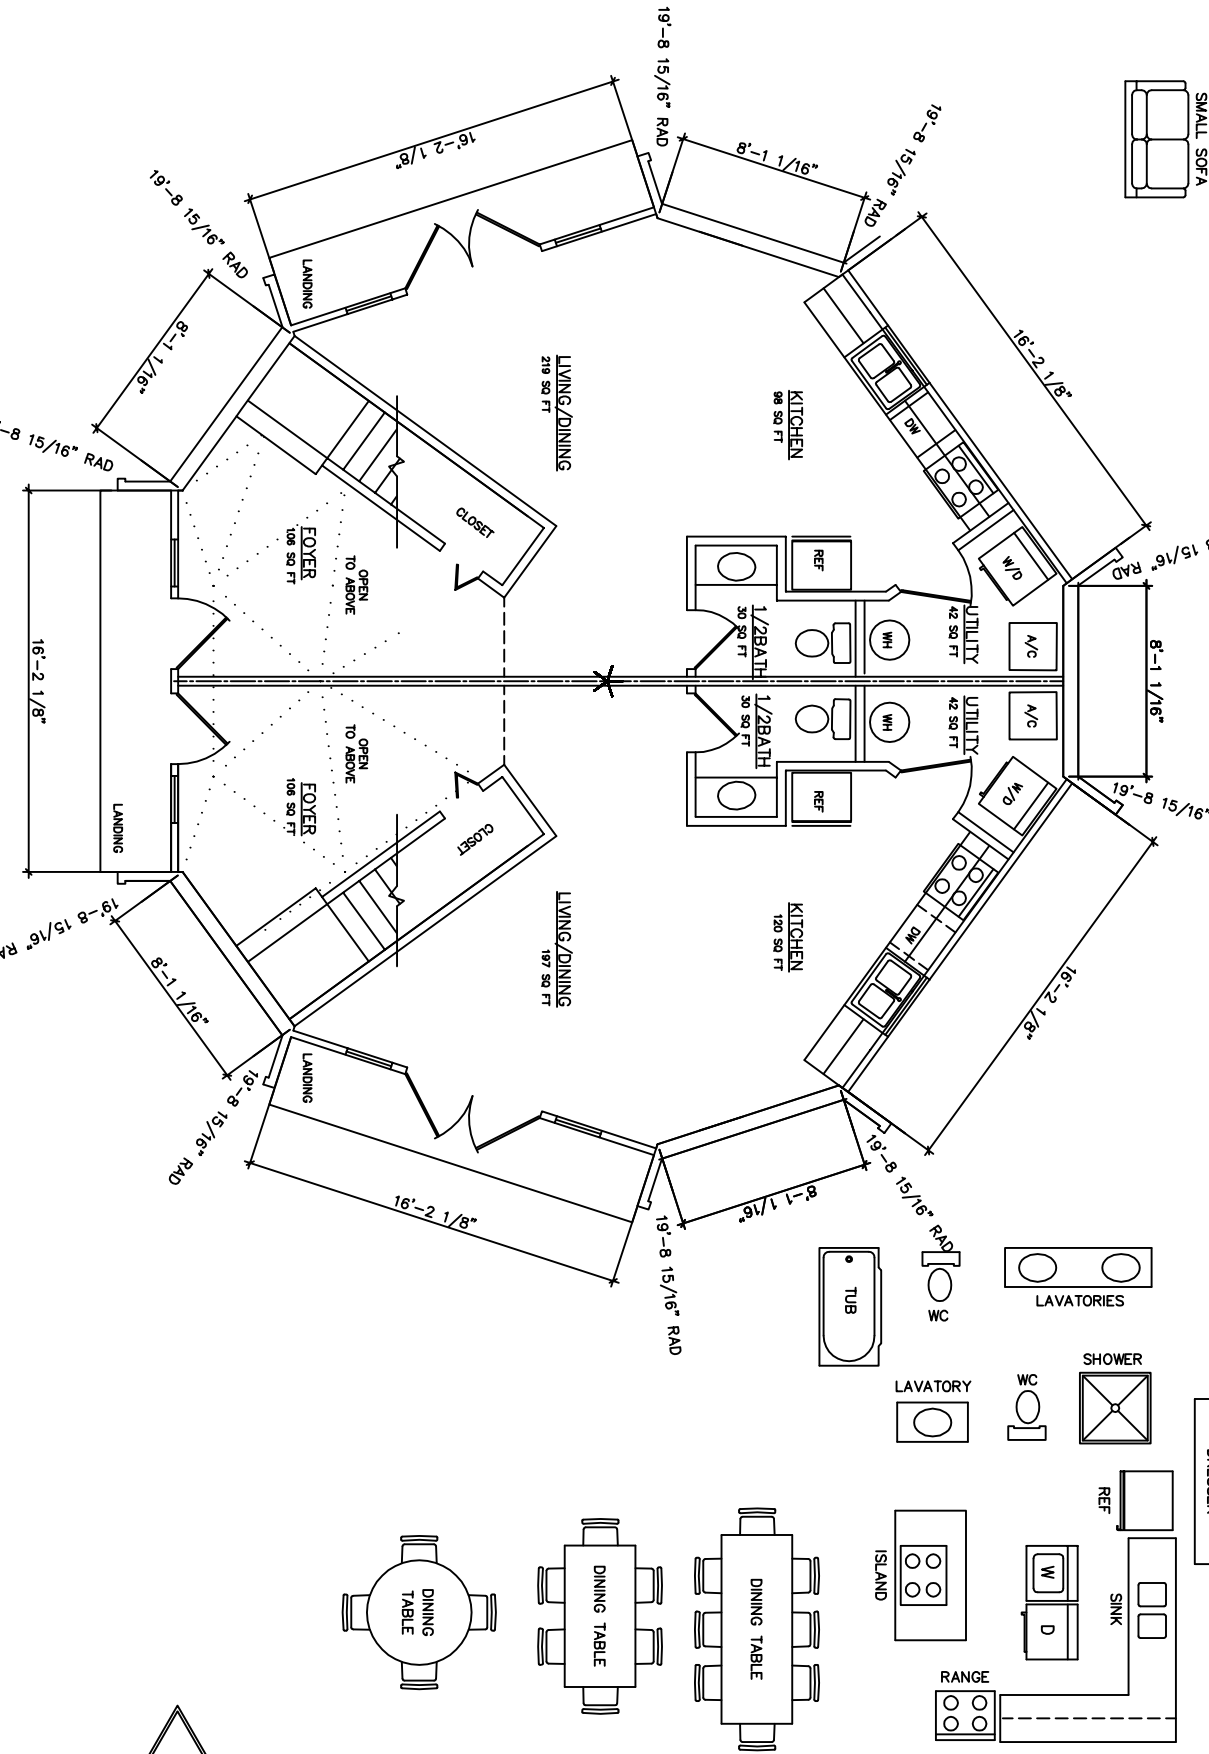

1ST FLOOR PLAN

SCALE: 1/4" = 1'-0"
 40' DOME: 1,134 SQ. FT.

**AMERICAN
 INGENUITY**, INC.

8777 HOLIDAY SPRINGS RD
 ROCKLEDGE, FL 32955-5805
 PH. 321-639-8777 USA

DOME PLANS FOR:

40' ONE BEDROOM DUPLEX

1ST FLOOR PLAN