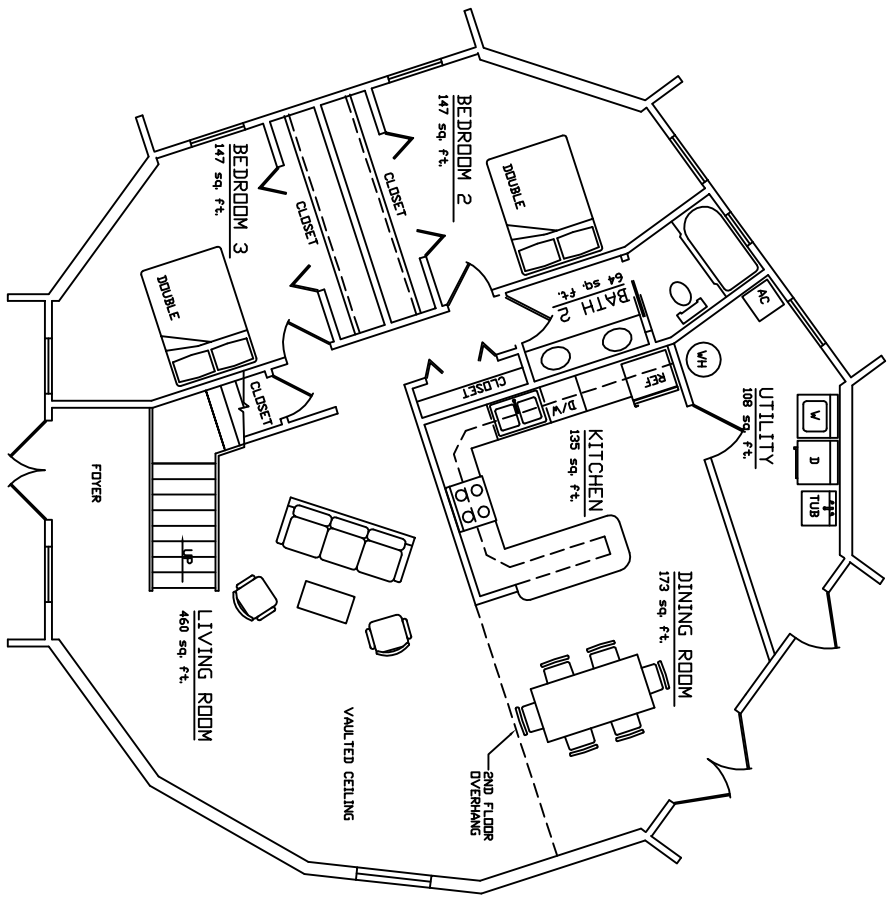

**AMERICAN INGENUITY**

**▲ 45 BETA 11 ▲**

FIRST FLOOR: 1,453 sq.ft.  
 SECOND FLOOR: 602 sq.ft.  
 (TO 5' HEADROOM)  
**TOTAL: 2,055 sq.ft.**

**FIRST FLOOR PLAN**

**SECOND FLOOR PLAN**