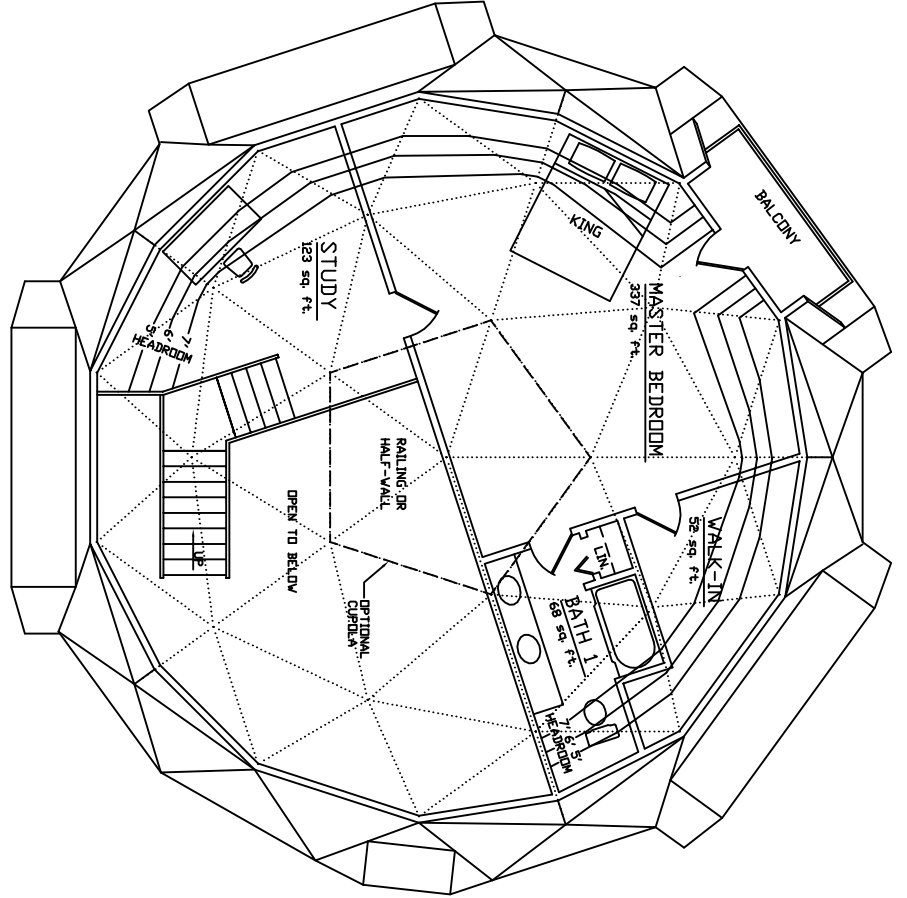

**AMERICAN INGENUITY**

**▲ 45 BETA 11 ▲**

FIRST FLOOR: 1,453 sq.ft.  
 SECOND FLOOR: 602 sq.ft.  
 (TO 5' HEADROOM)  
**TOTAL: 2,055 sq.ft.**

**FIRST FLOOR PLAN**

**SECOND FLOOR PLAN**