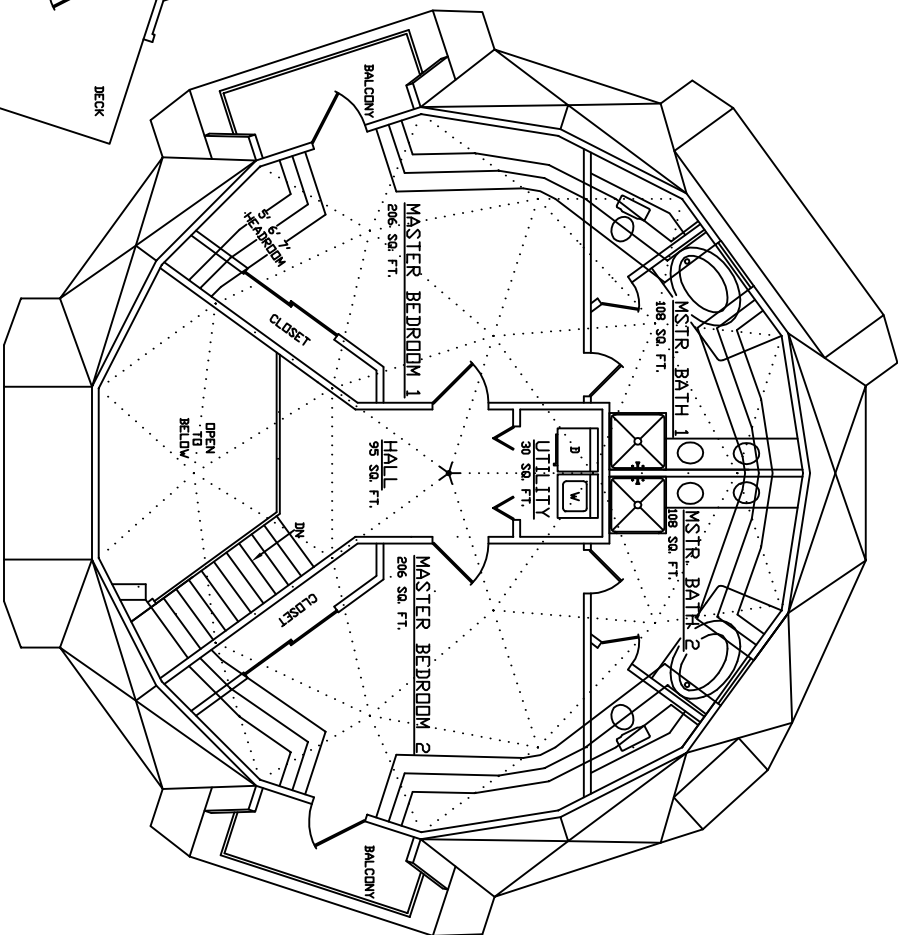

AMERICAN INGENUITY

▲ 45 BETA 15 WITH
BASEMENT OPTION ▲

FIRST FLOOR: 1,442 sq.ft.
SECOND FLOOR: 832 sq.ft.
(TO 5' HEADROOM)
BASEMENT FLOOR: 1,427 sq.ft.
TOTAL: 3,701 sq.ft.

FIRST FLOOR PLAN

SECOND FLOOR PLAN