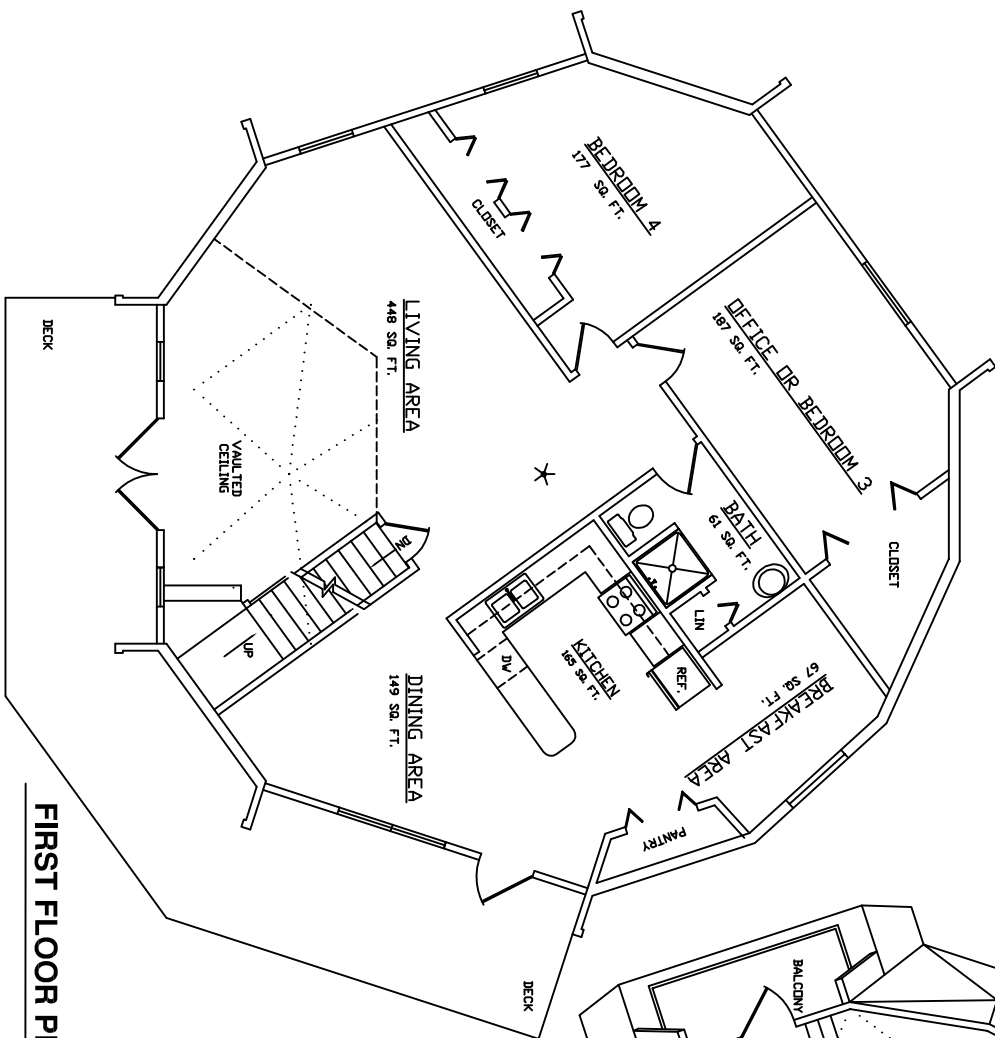

AMERICAN INGENUITY

▲ 45 BETA 15 WITH
BASEMENT OPTION ▲

FIRST FLOOR: 1,442 sq.ft.
SECOND FLOOR: 832 sq.ft.
(TO 5' HEADROOM)
BASEMENT FLOOR: 1,427 sq.ft.
TOTAL: 3,701 sq.ft.

FIRST FLOOR PLAN

SECOND FLOOR PLAN