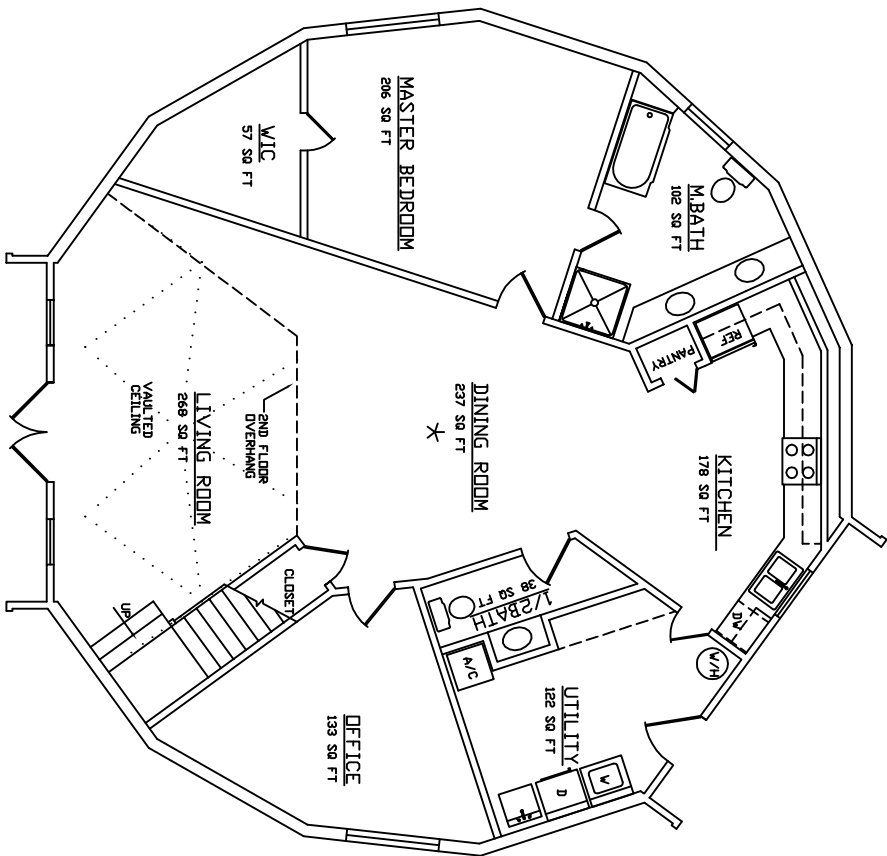

**AMERICAN INGENUITY**

**45 CHI 15**

FIRST FLOOR: 1,475 sq.ft.  
 SECOND FLOOR: 790 sq.ft.  
 (TO 5' HEADROOM)  
**TOTAL: 2,265 sq.ft.**

**FIRST FLOOR PLAN**

**SECOND FLOOR PLAN**