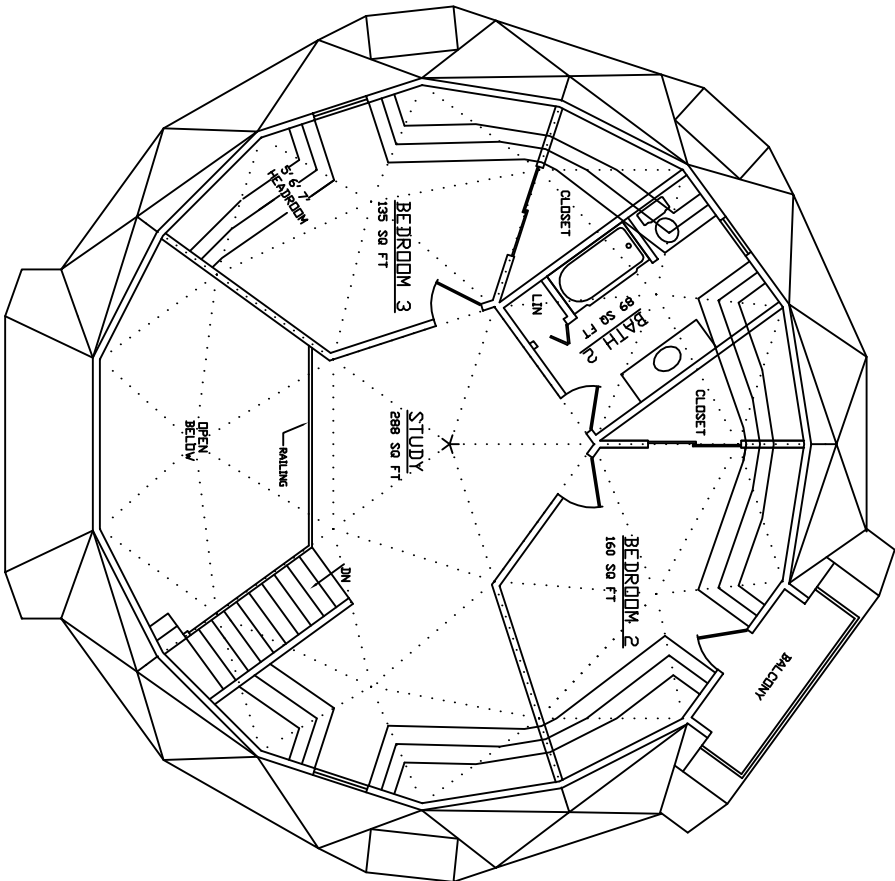

**AMERICAN INGENUITY**

**45 CHI 15**

FIRST FLOOR: 1,475 sq.ft.  
 SECOND FLOOR: 790 sq.ft.  
 (TO 5' HEADROOM)  
**TOTAL: 2,265 sq.ft.**

**FIRST FLOOR PLAN**

**SECOND FLOOR PLAN**