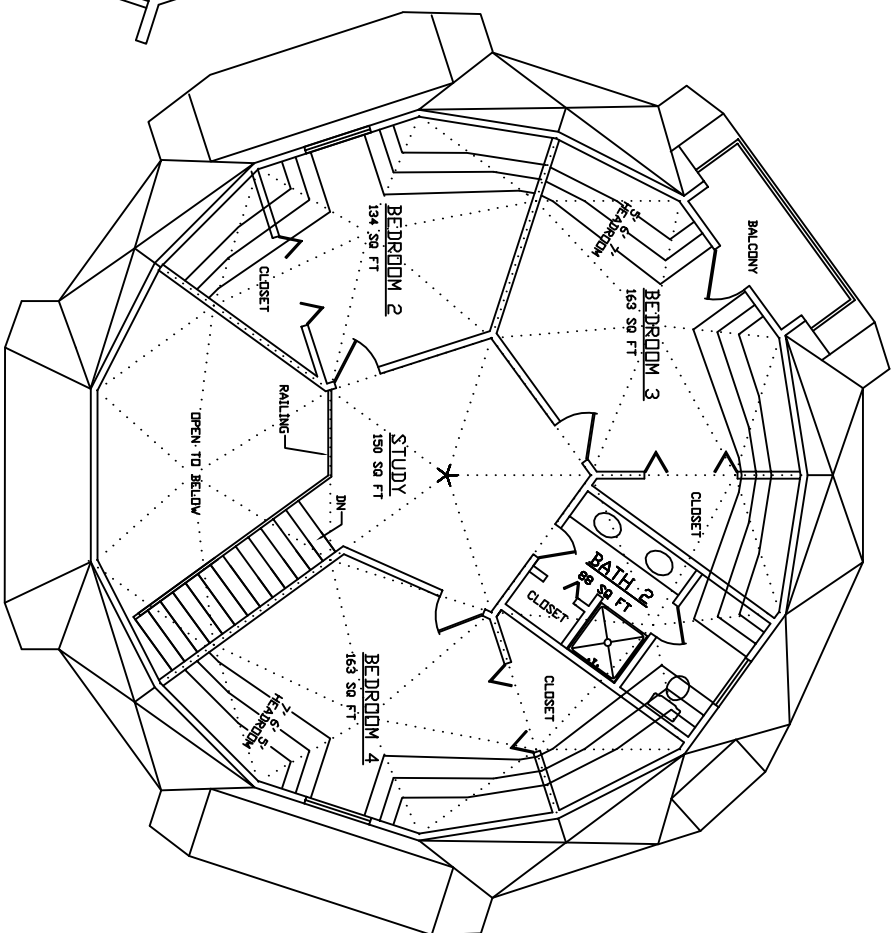

▲ 45 DELTA 15 ▲

FIRST FLOOR: 1,454 sq.ft.  
 SECOND FLOOR: 819 sq.ft.  
 (TO 5' HEADROOM)  
 TOTAL: 2,273 sq.ft.

FIRST FLOOR PLAN

SECOND FLOOR PLAN