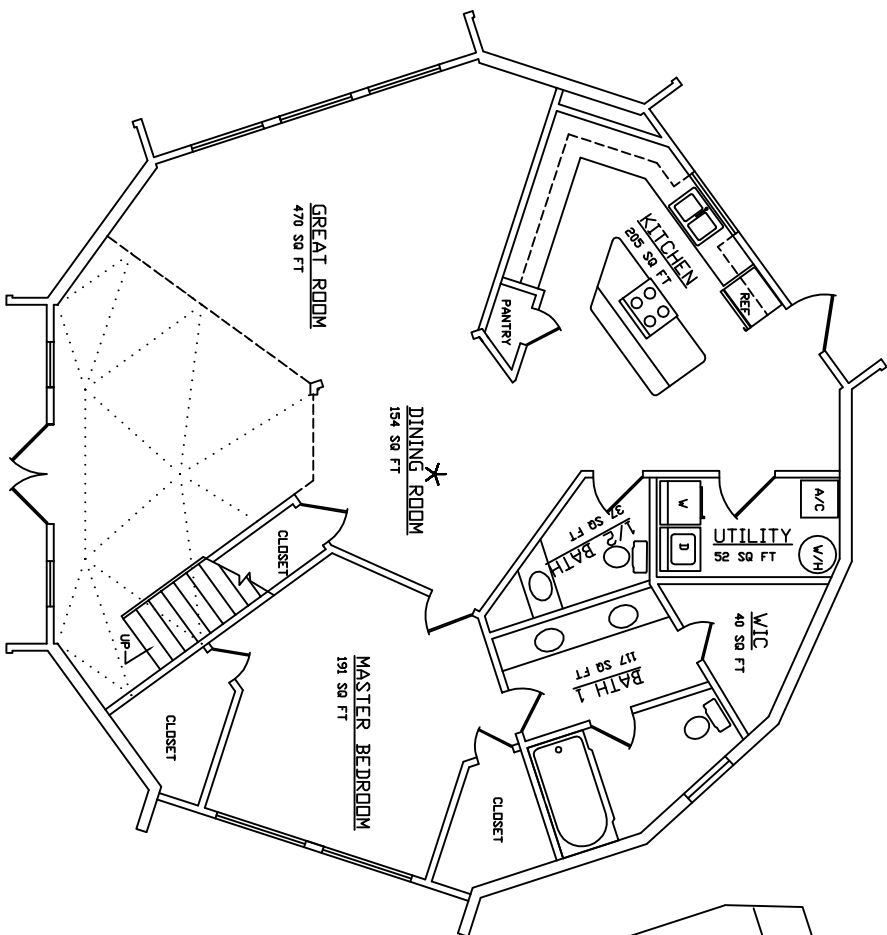

▲ 45 DELTA 15 ▲

FIRST FLOOR: 1,454 sq.ft.  
 SECOND FLOOR: 819 sq.ft.  
 (TO 5' HEADROOM)  
 TOTAL: 2,273 sq.ft.

FIRST FLOOR PLAN

SECOND FLOOR PLAN