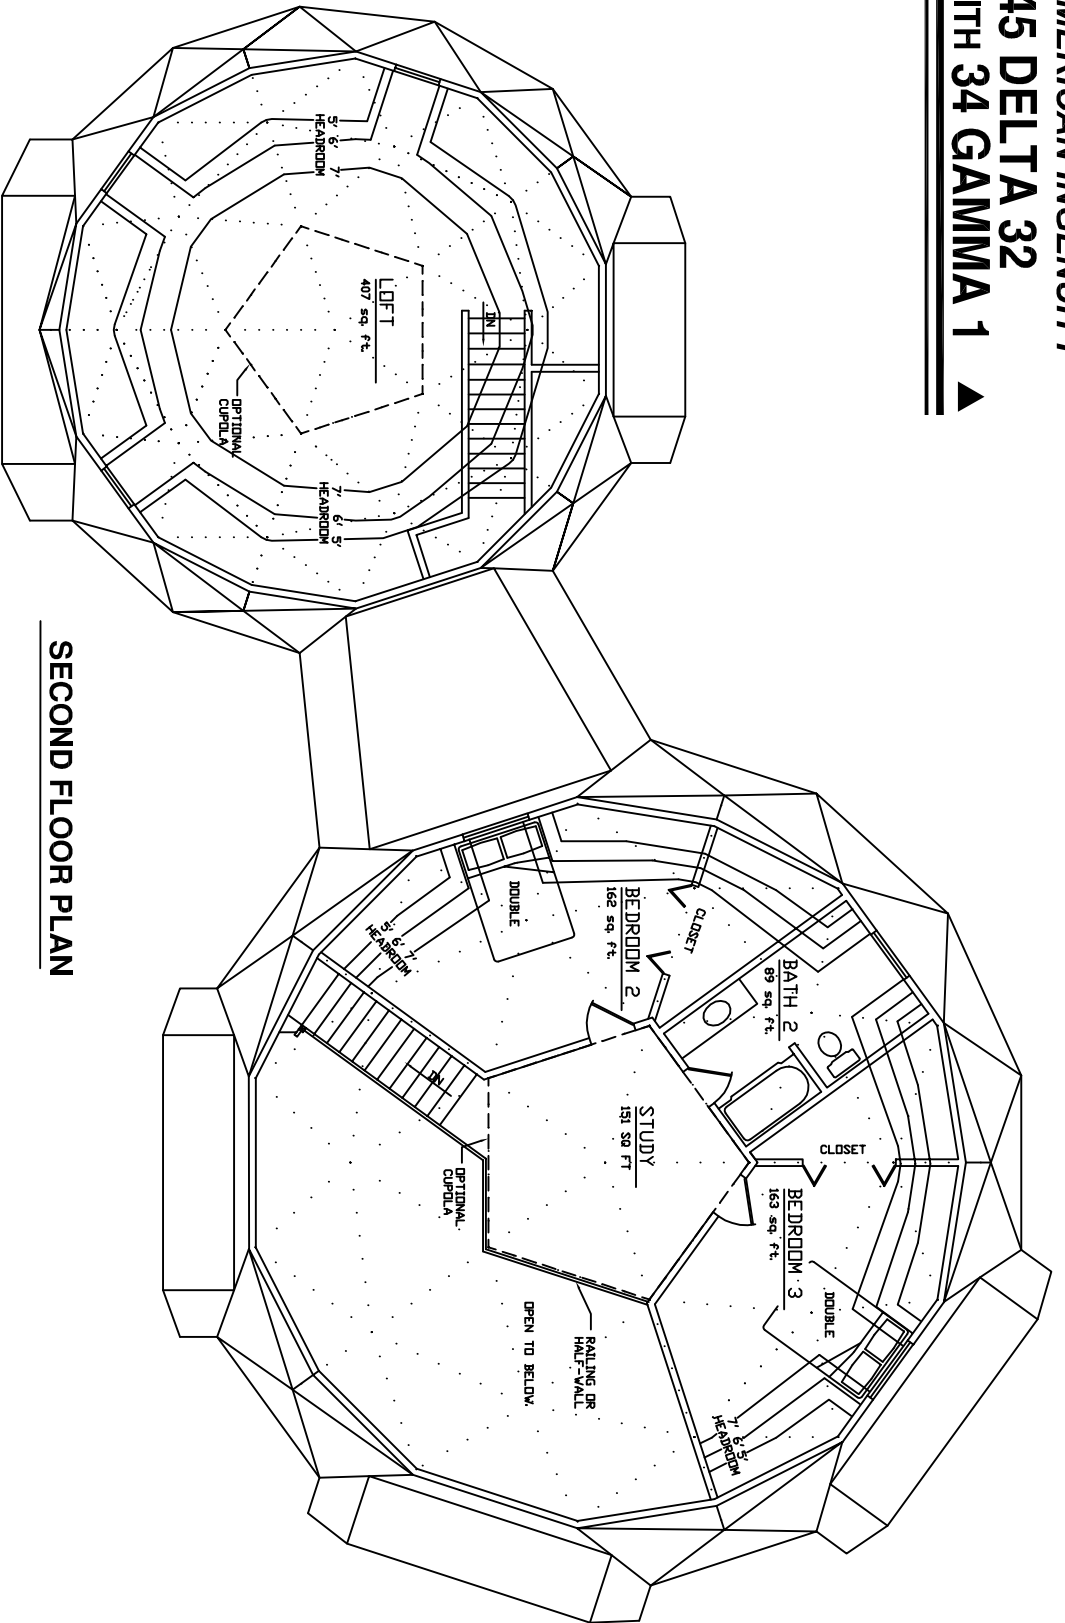

AMERICAN INGENUITY
▲ 45 DELTA 32
WITH 34 GAMMA 1 ▲

SECOND FLOOR PLAN

SCALE: 1/10"=1'-0"