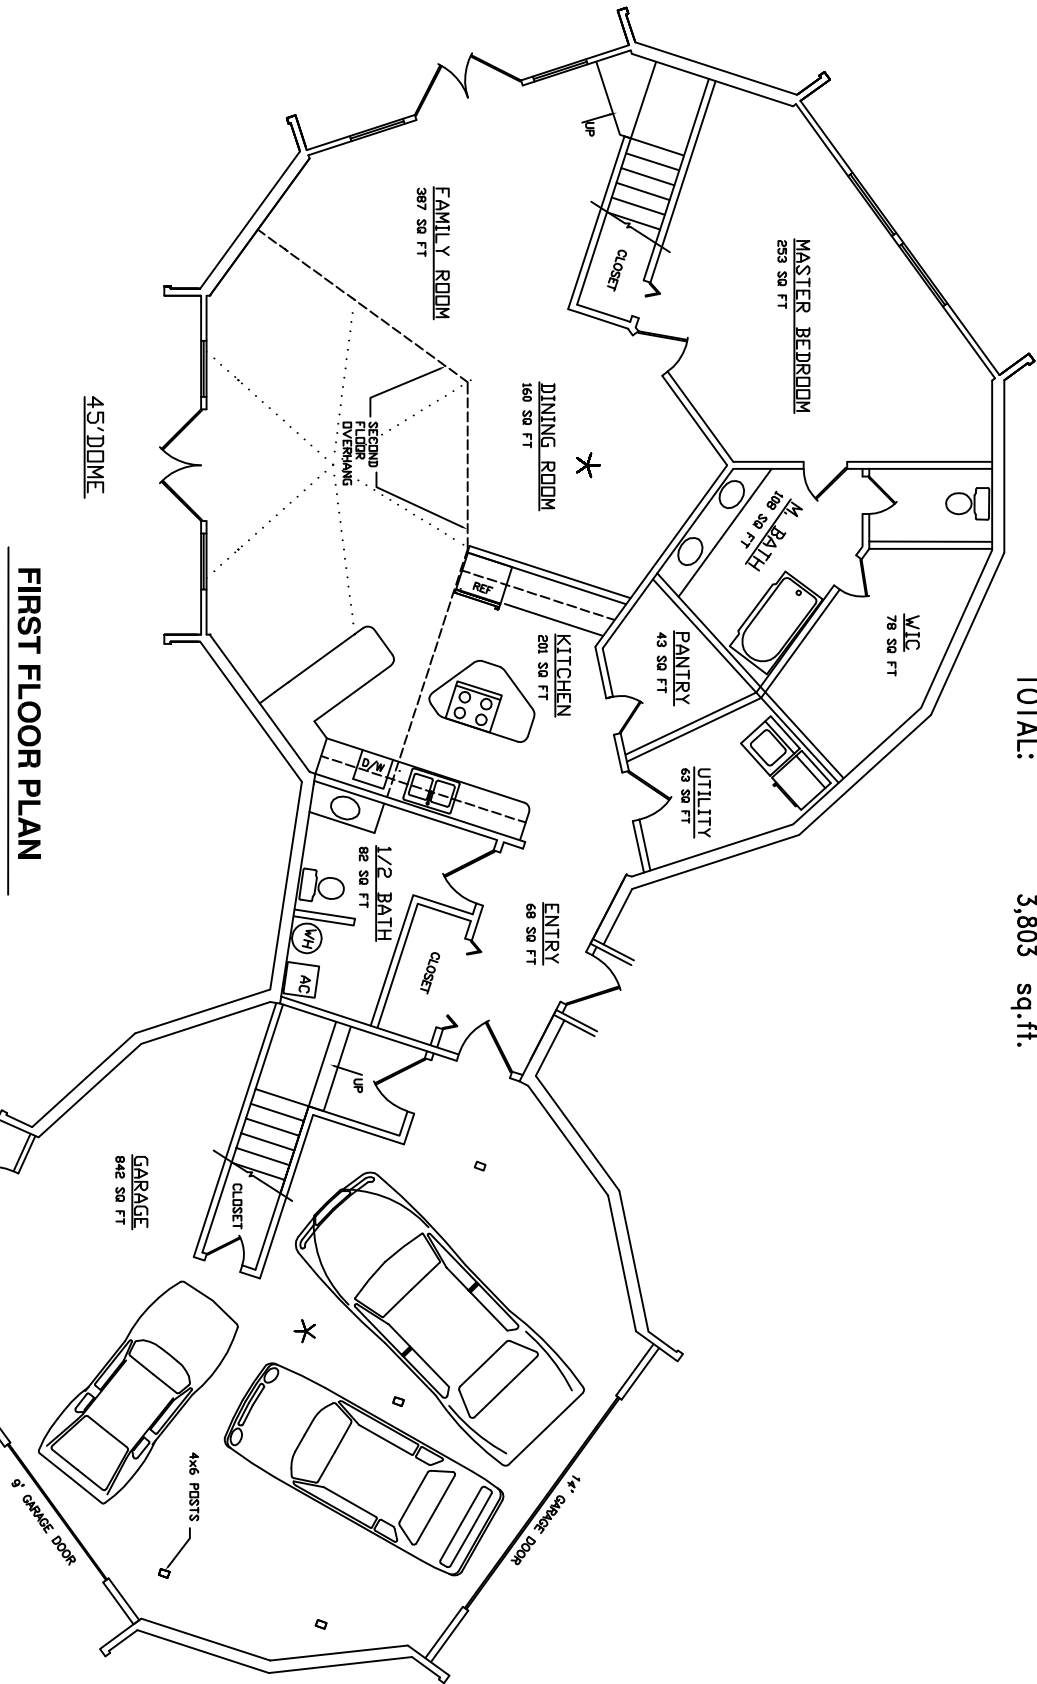

AMERICAN INGENUITY
▲ 45 NU 15
WITH 36 GARAGE ▲

45' FIRST FLOOR:	1,443	sq. ft.
45' SECOND FLOOR:	756	sq. ft.
(TO 5" HEADROOM)		
LINK:	181	sq. ft.
36' FIRST FLOOR:	926	sq. ft.
36' SECOND FLOOR:	497	sq. ft.
(TO 5" HEADROOM)		
TOTAL:	3,803	sq. ft.

FIRST FLOOR PLAN

36' GARAGE DOOR
 45' GARAGE DOOR
 45' NU 15 P-1