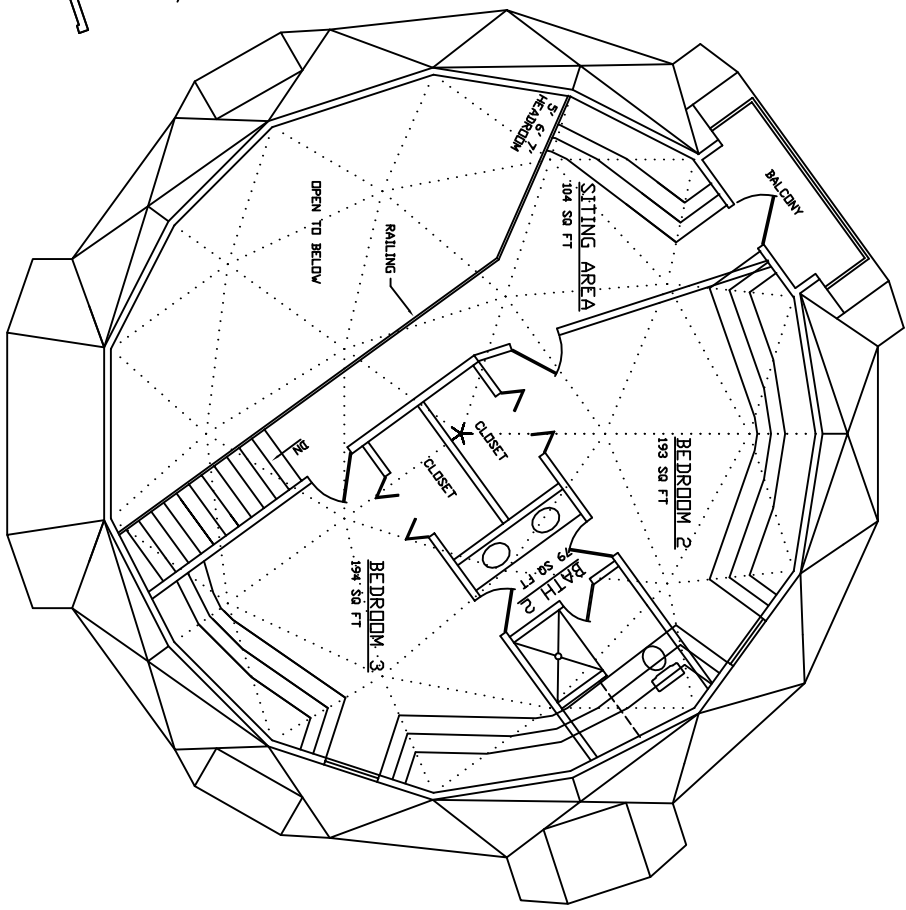

**AMERICAN INGENUITY**

**45 Pi 15**

FIRST FLOOR: 1,475 sq.ft.  
 SECOND FLOOR: 692 sq.ft.  
 (TO 5' HEADROOM)  
**TOTAL: 1,167 sq.ft.**

**FIRST FLOOR PLAN**

**SECOND FLOOR PLAN**

**FIRST FLOOR OPTION**