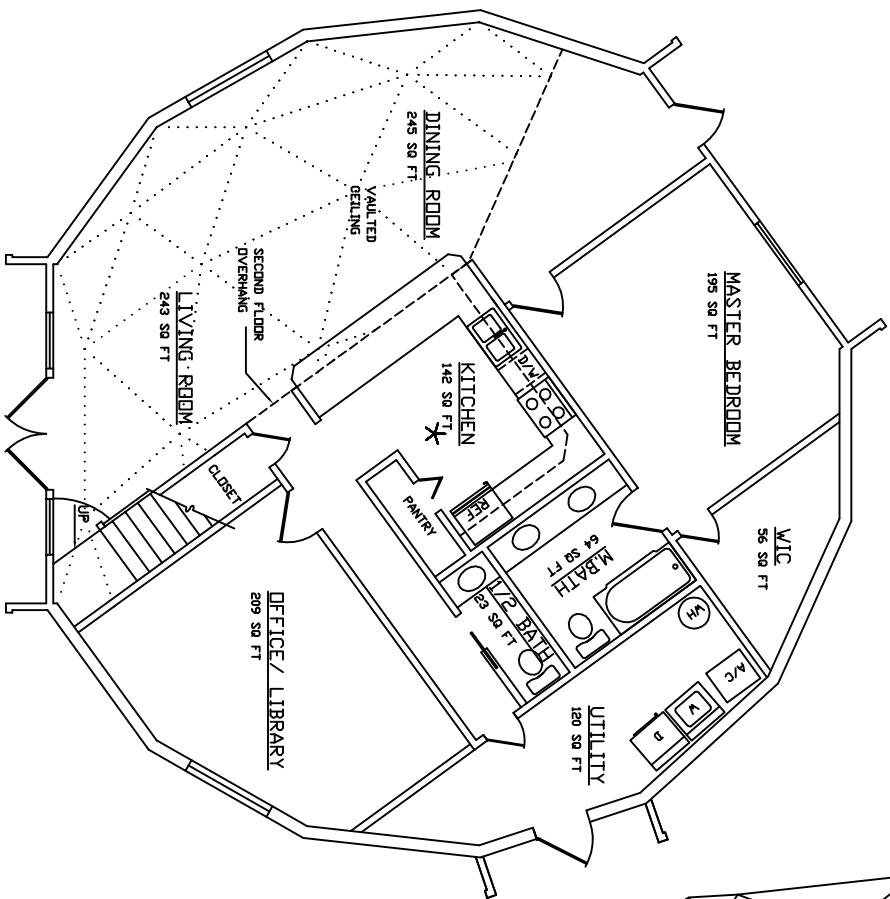

**AMERICAN INGENUITY**

**45 Pi 15**

FIRST FLOOR: 1,475 sq.ft.  
 SECOND FLOOR: 692 sq.ft.  
 (TO 5' HEADROOM)  
**TOTAL: 1,167 sq.ft.**

**FIRST FLOOR PLAN**

**SECOND FLOOR PLAN**

**FIRST FLOOR OPTION**