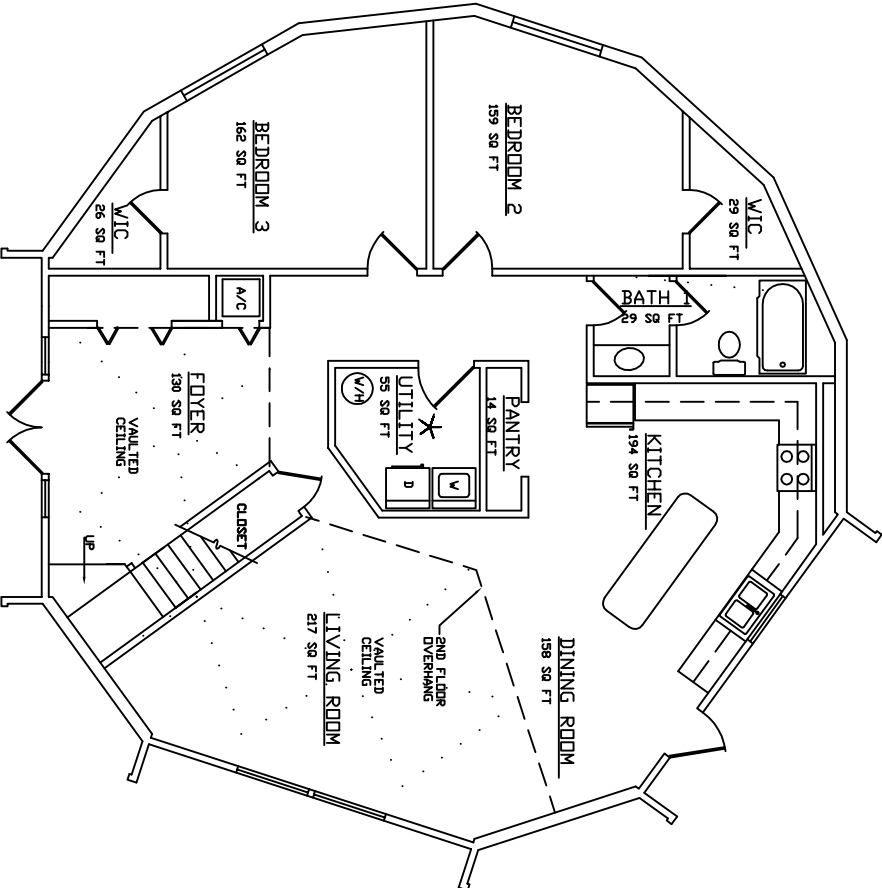

**AMERICAN INGENUITY**

**▲ 45 RHO 15 ▲**

FIRST FLOOR: 1,462 sq.ft.  
 SECOND FLOOR: 685 sq.ft.  
 (TO 5' HEADROOM)

TOTAL: 2,147 sq.ft.

**FIRST FLOOR PLAN**

**SECOND FLOOR PLAN**