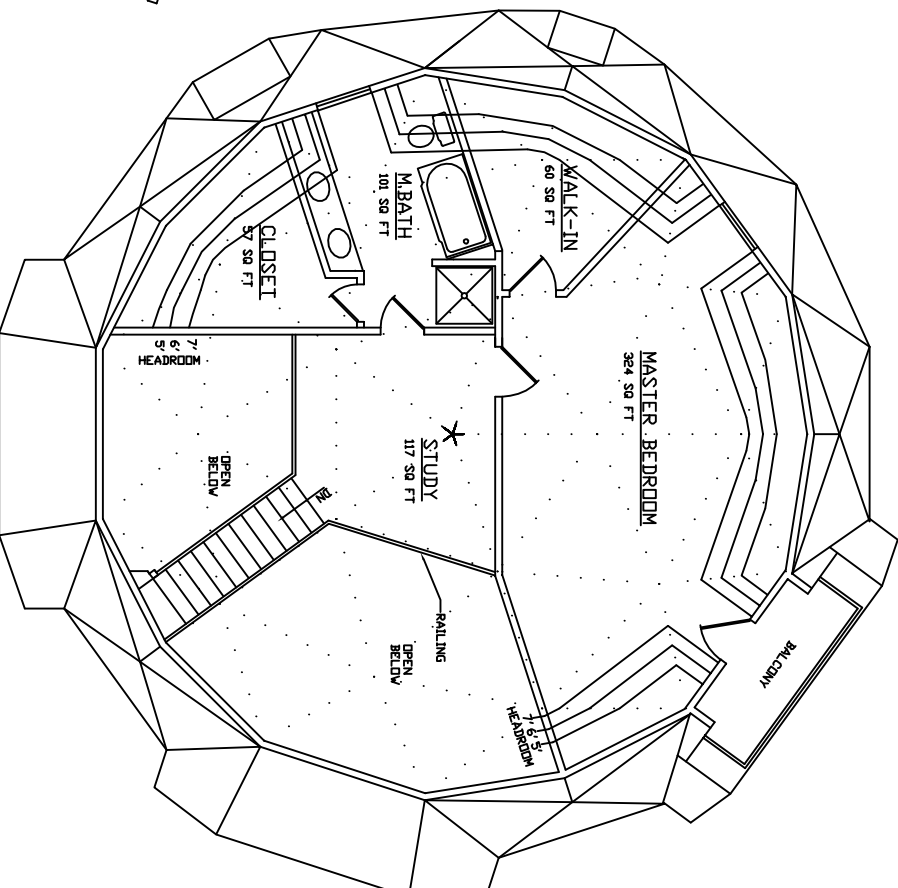

**AMERICAN INGENUITY**

**▲ 45 RHO 15 ▲**

FIRST FLOOR: 1,462 sq.ft.  
 SECOND FLOOR: 685 sq.ft.  
 (TO 5' HEADROOM)

TOTAL: 2,147 sq.ft.

**FIRST FLOOR PLAN**

**SECOND FLOOR PLAN**