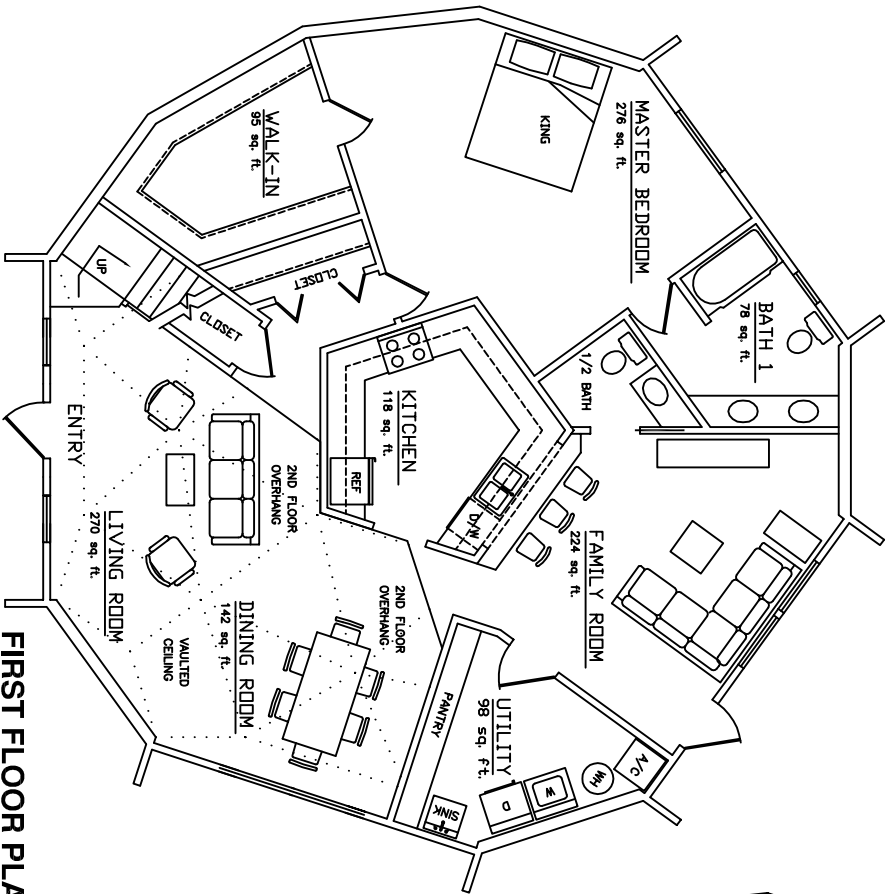

AMERICAN INGENUITY

▲ 45 SIGMA 22 ▲

FIRST FLOOR: 1,456 sq.ft.
 SECOND FLOOR: 698 sq.ft.
 (TO 5' HEADROOM)
TOTAL: 2,154 sq.ft.

FIRST FLOOR PLAN

SECOND FLOOR PLAN