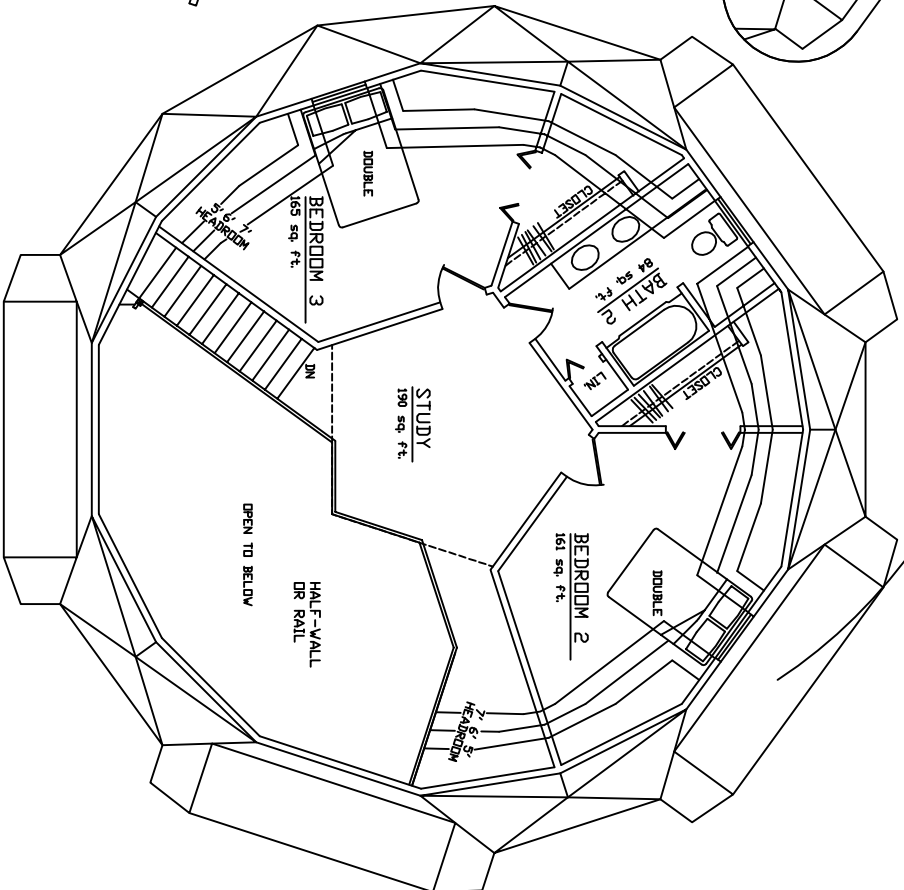

AMERICAN INGENUITY

▲ 45 SIGMA 22 ▲

FIRST FLOOR: 1,456 sq.ft.
 SECOND FLOOR: 698 sq.ft.
 (TO 5' HEADROOM)
TOTAL: 2,154 sq.ft.

FIRST FLOOR PLAN

SECOND FLOOR PLAN