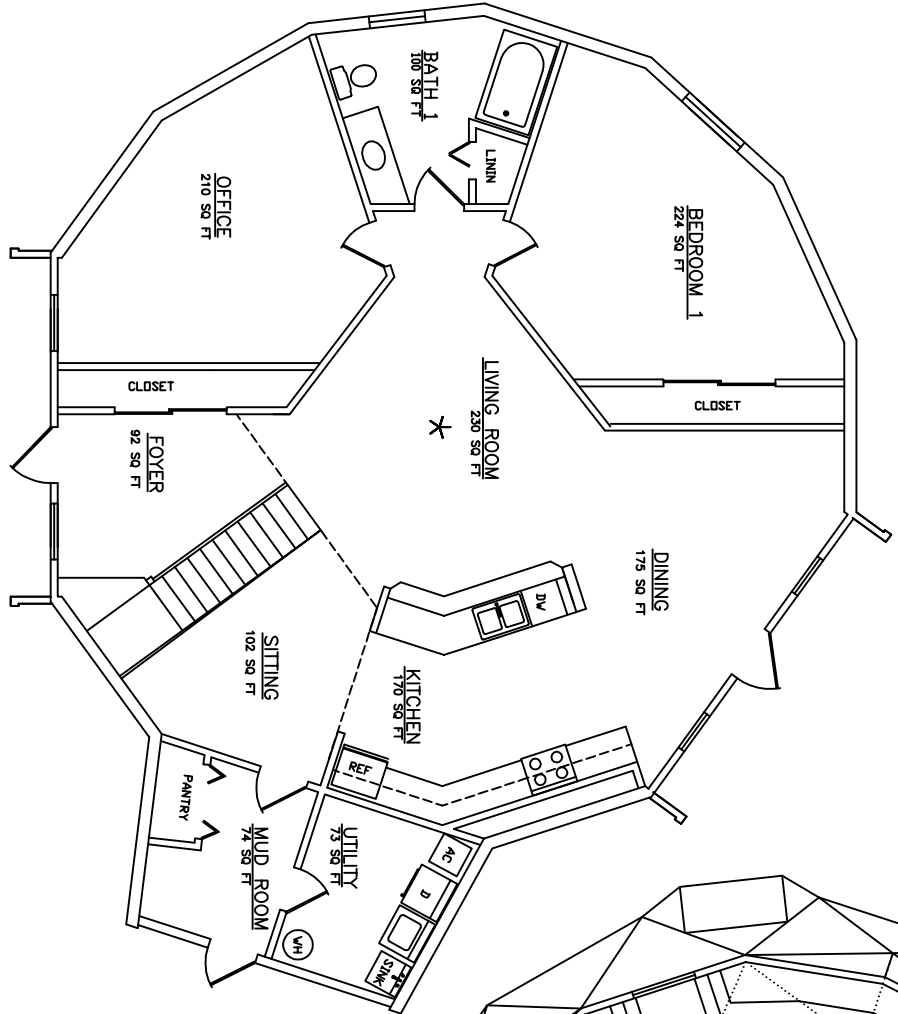

▲ 45 THETA 15 ▲

FIRST FLOOR: 1,616 sq.ft.  
 SECOND FLOOR: 817 sq.ft.  
 (TO 5' HEADROOM)  
 TOTAL: 2,433 sq.ft.

FIRST FLOOR PLAN

SECOND FLOOR PLAN