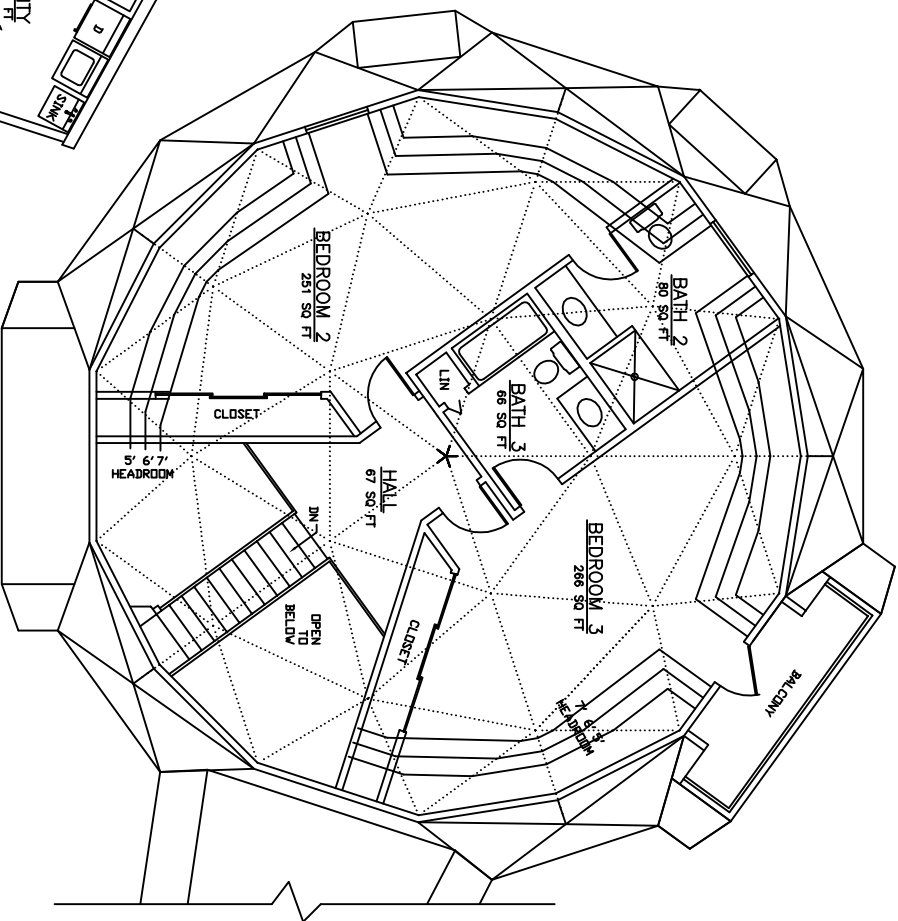

▲ 45 THETA 15 ▲

FIRST FLOOR: 1,616 sq.ft.  
 SECOND FLOOR: 817 sq.ft.  
 (TO 5' HEADROOM)  
 TOTAL: 2,433 sq.ft.

FIRST FLOOR PLAN

SECOND FLOOR PLAN