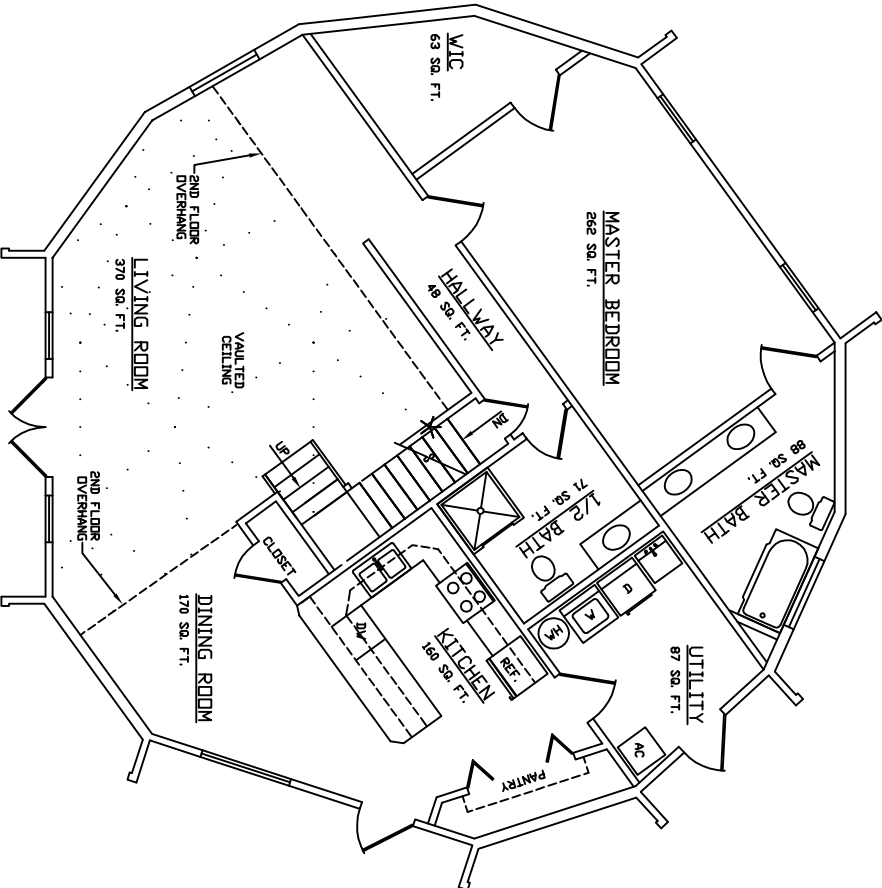

AMERICAN INGENUITY
▲ 45 ZETA 15
WITH BASEMENT OPTION ▼

FIRST FLOOR: 1,457 sq.ft.
 SECOND FLOOR: 746 sq.ft.
 (TO 5' HEADROOM)
 BASEMENT FLOOR: 1,427 sq.ft.
TOTAL: 3,630 sq.ft.

FIRST FLOOR PLAN

SECOND FLOOR PLAN

OPTIONAL 1ST FLOOR PLAN