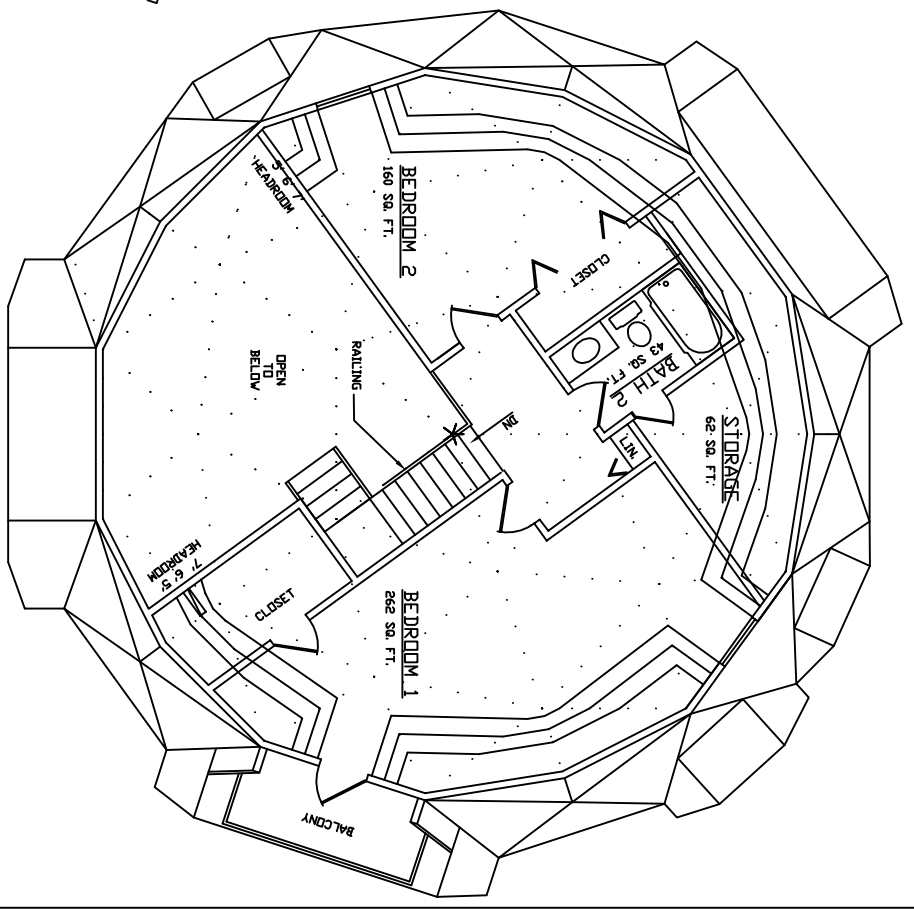

AMERICAN INGENUITY
▲ 45 ZETA 15
WITH BASEMENT OPTION ▼

FIRST FLOOR: 1,457 sq.ft.
 SECOND FLOOR: 746 sq.ft.
 (TO 5' HEADROOM)
 BASEMENT FLOOR: 1,427 sq.ft.
TOTAL: 3,630 sq.ft.

FIRST FLOOR PLAN

SECOND FLOOR PLAN

OPTIONAL 1ST FLOOR PLAN