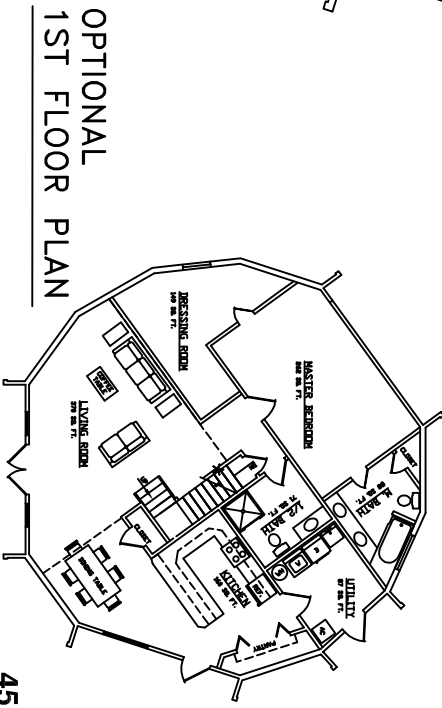

AMERICAN INGENUITY
▲ 45 ZETA 15
WITH BASEMENT OPTION ▼

FIRST FLOOR: 1,457 sq.ft.
 SECOND FLOOR: 746 sq.ft.
 (TO 5' HEADROOM)
 BASEMENT FLOOR: 1,427 sq.ft.
TOTAL: 3,630 sq.ft.

FIRST FLOOR PLAN

SECOND FLOOR PLAN

OPTIONAL 1ST FLOOR PLAN