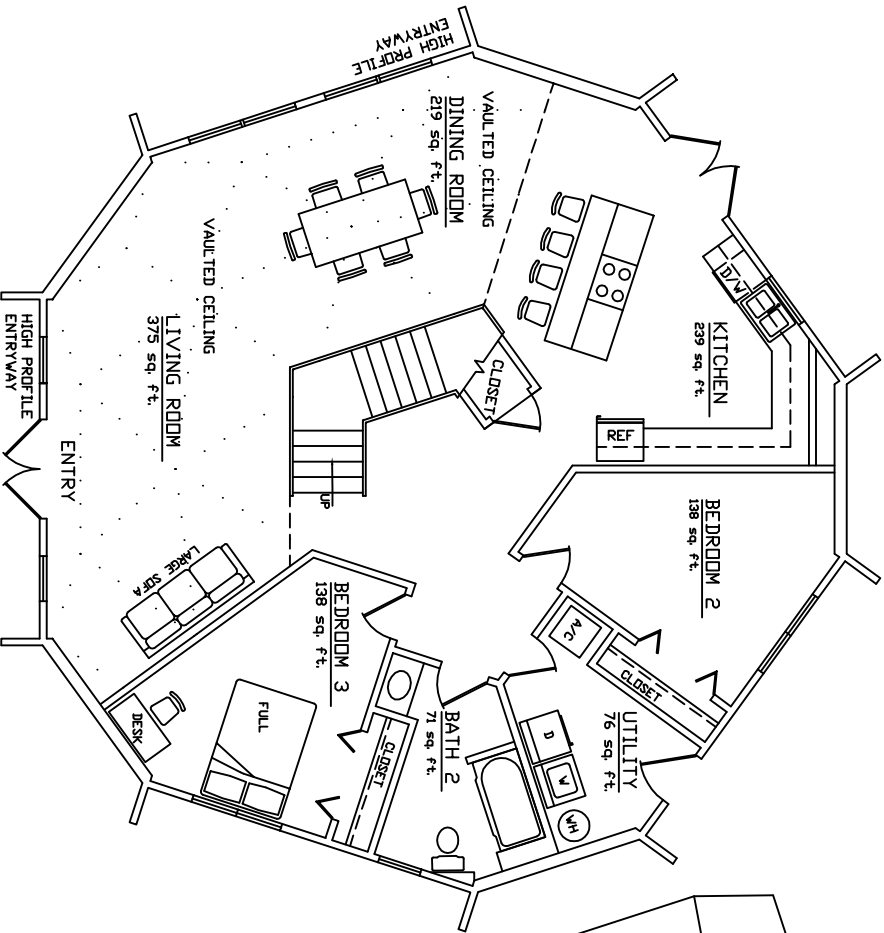

AMERICAN INGENUITY

▲ 45 ZETA 32 ▲

FIRST FLOOR: 1,444 sq.ft.
SECOND FLOOR: 486 sq.ft.
(TO 5' HEADROOM)

TOTAL: 1,930 sq.ft.

FIRST FLOOR PLAN

SECOND FLOOR PLAN