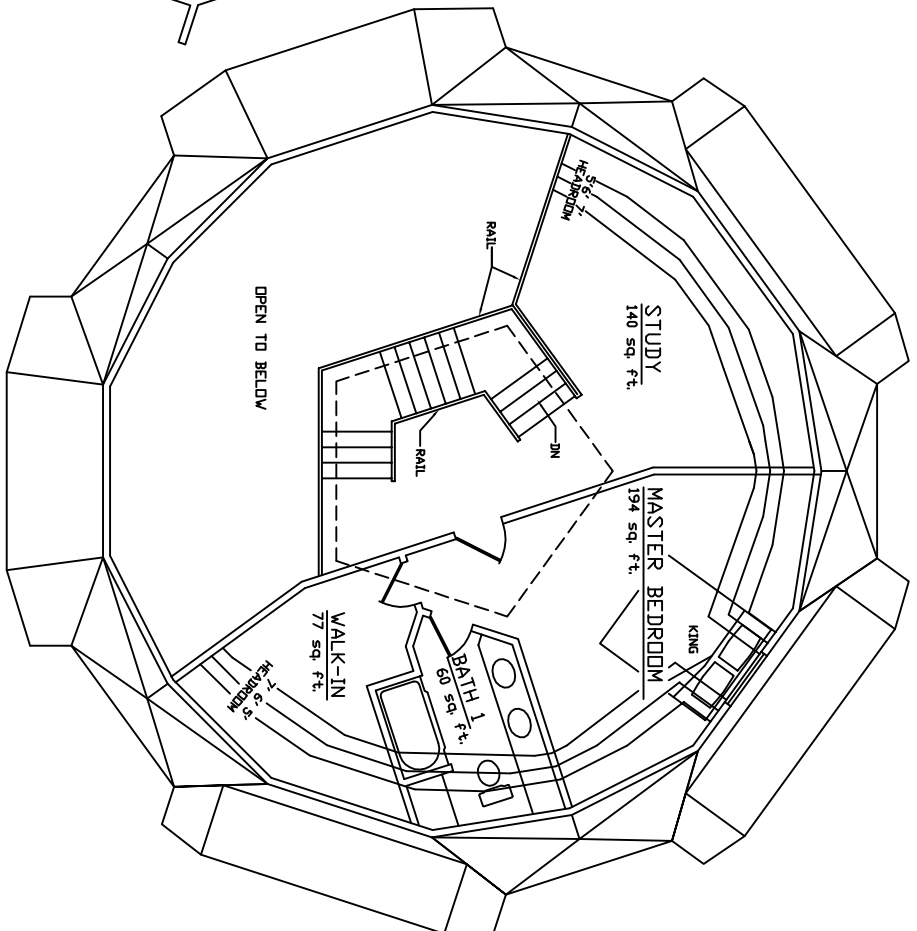

AMERICAN INGENUITY

▲ 45 ZETA 32 ▲

FIRST FLOOR: 1,444 sq.ft.
SECOND FLOOR: 486 sq.ft.
(TO 5' HEADROOM)

TOTAL: 1,930 sq.ft.

FIRST FLOOR PLAN

SECOND FLOOR PLAN