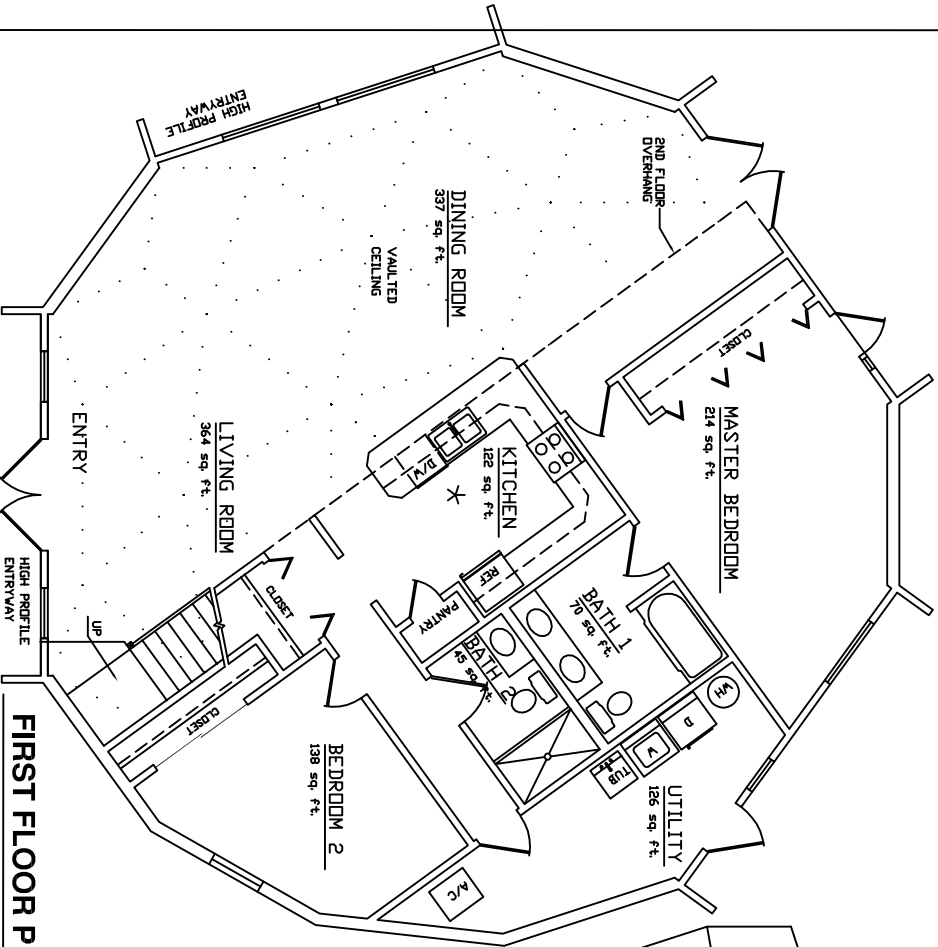

AMERICAN INGENUITY

▲ 48 BETA 22 ▲

FIRST FLOOR: 1,652 sq.ft.
 SECOND FLOOR: 685 sq.ft.
 (TO 5' HEADROOM)

TOTAL: 2,337 sq.ft.

FIRST FLOOR PLAN

SECOND FLOOR PLAN