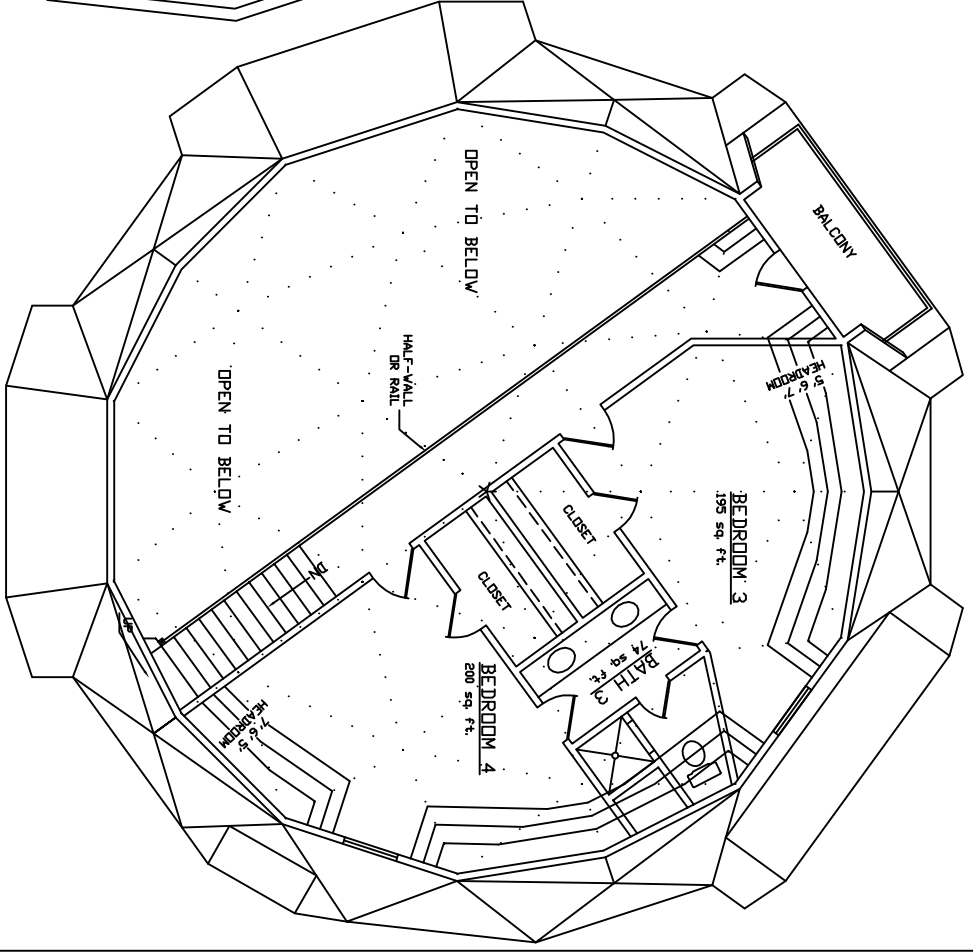

AMERICAN INGENUITY

▲ 48 BETA 22 ▲

FIRST FLOOR: 1,652 sq.ft.
 SECOND FLOOR: 685 sq.ft.
 (TO 5' HEADROOM)

TOTAL: 2,337 sq.ft.

FIRST FLOOR PLAN

SECOND FLOOR PLAN